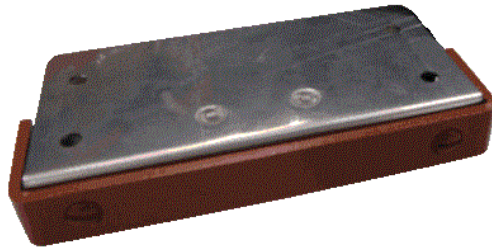

Model DL4.xxx.500

DL4.425.500 Terracotta finish shown

Construction

- 4.0" width x 0.50" height x 0.875" depth
- 304 Stainless Steel
- Heavy 24 gauge Stainless Steel
- 6-32 slotted Stainless Steel screws
- Holes threaded to insert plate
- Mechanically fastened LED package
- UL 1838 Listed Product

Electrical

- 1.0 watt LED package
- 3000K white output
- Filters available for 2700K or 4200K output
- Life expectancy up to 40,000 hours
- Output similar to 5.0 watts
- Lumen output 60
- Fully dimmable LEDs
- Low voltage 12vAC operation
- Compatible with all low voltage lighting systems
- 72" long 18/2 leads for connection
- Magnetic or electronic transformer compatible

Dimensions

dimensions are approximate

MANUFACTURED in U.S.A.

18 Finishes