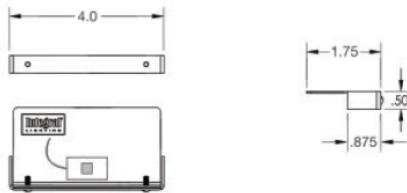

Model DL4.xxx.500

DL4.425.500 Terracotta finish shown

Construction

- 4.0" width x 0.50" height x 0.875" depth
- 304 Stainless Steel
- Heavy 24 gauge Stainless Steel
- 6-32 slotted Stainless Steel screws
- Holes threaded to insert plate
- Mechanically fastened LED package
- UL 1838 Listed Product

Dimensions

dimensions are approximate

MANUFACTURED in U.S.A.

18 Finishes