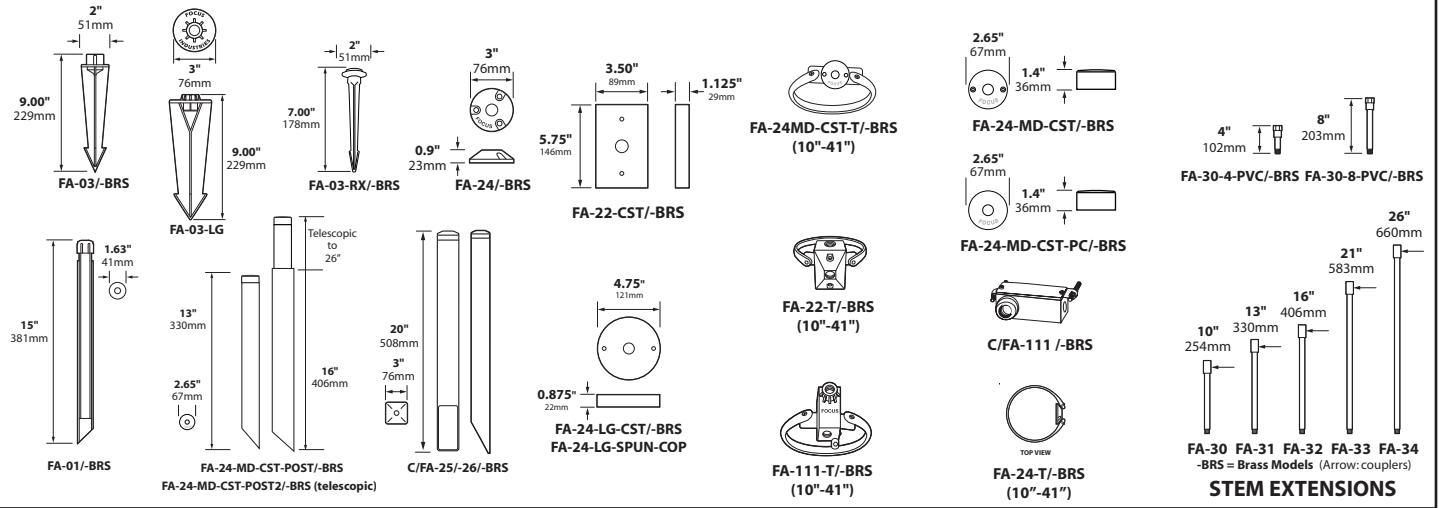

DIRECTIONAL LIGHTS

DL-43-LEDM11

TYPE

MOUNTING ACCESSORIES

LIGHT DISTRIBUTIONS AND PHOTOMETRICS

DL-43-LEDM1115
15° SPOT

DL-43-LEDM1140
40° FLOOD

DL-43-LEDM1160
60° WIDE FLOOD