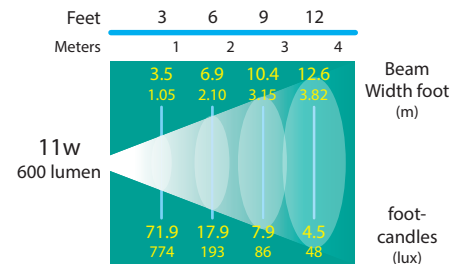

DIRECTIONAL LIGHTS

DL-43-LEDM11

TYPE

MOUNTING ACCESSORIES

LIGHT DISTRIBUTIONS AND PHOTOMETRICS

DL-43-LEDM1115
15° SPOT

DL-43-LEDM1140
40° FLOOD

DL-43-LEDM1160
60° WIDE FLOOD