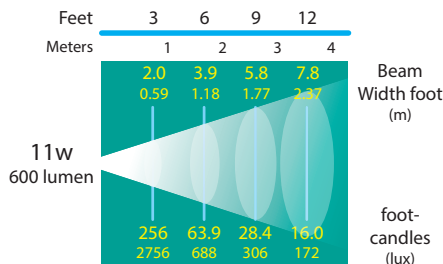

DIRECTIONAL LIGHTS

DL-43-LEDM11

TYPE

MOUNTING ACCESSORIES

LIGHT DISTRIBUTIONS AND PHOTOMETRICS

DL-43-LEDM1115
15° SPOT

DL-43-LEDM1140
40° FLOOD

DL-43-LEDM1160
60° WIDE FLOOD