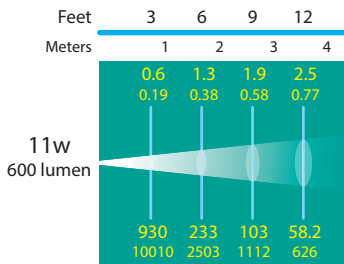

DIRECTIONAL LIGHTS

DL-43-LEDM11

TYPE

MOUNTING ACCESSORIES

LIGHT DISTRIBUTIONS AND PHOTOMETRICS

DL-43-LEDM1115
15° SPOT

DL-43-LEDM1140
40° FLOOD

DL-43-LEDM1160
60° WIDE FLOOD