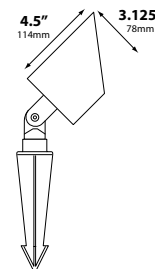

DL-43-LEDM1140-BLT

ORDERING INFORMATION

CATALOG NO.	DESCRIPTION	LAMP	SHIP WEIGHT
DL-43-LEDM1115-BLT	Aluminum Bullet, 15° Optics	11w LED Module	3.0 lbs.
DL-43-LEDM1140-BLT	Aluminum Bullet, 40° Optics	11w LED Module	3.0 lbs.
DL-43-LEDM1160-BLT	Aluminum Bullet, 60° Optics	11w LED Module	3.0 lbs.
DL-43-LEDM11WF-BLT	Aluminum Bullet, No Optics	11w LED Module	3.0 lbs.
DL-43-LEDM1115-BRS	Brass Bullet, 15° Optics	11w LED Module	5.0 lbs.
DL-43-LEDM1140-BRS	Brass Bullet, 40° Optics	11w LED Module	5.0 lbs.
DL-43-LEDM1160-BRS	Brass Bullet, 60° Optics	11w LED Module	5.0 lbs.
DL-43-LEDM11WF-BRS	Brass Bullet, No Optics	11w LED Module	5.0 lbs.
DL-43-LEDM1115-COP	Copper Bullet, 15° Optics	11w LED Module	5.0 lbs.
DL-43-LEDM1140-COP	Copper Bullet, 40° Optics	11w LED Module	5.0 lbs.
DL-43-LEDM1160-COP	Copper Bullet, 60° Optics	11w LED Module	5.0 lbs.
DL-43-LEDM11WF-COP	Copper Bullet, No Optics	11w LED Module	5.0 lbs.