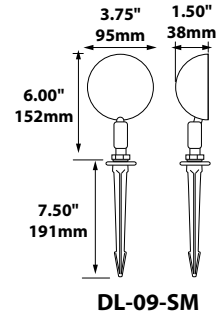

LENS: High impact acrylic lens

LAMP SUPPLIED: 5w G4 bi-pin Xenon; 10,000 hours average rating (5w Max)

SOCKET: High temperature ceramic G4 with 250°C silicone lead wires

WIRING: Black 3 foot 18/2 zip cord from base of fixture

For 25 foot 16/2 fixture lead wire add **-25F** to catalog number.

CONNECTION: FA-05 Quick Connector (not supplied) from fixture to main cable (12/2, 10/2 or 8/2 only)

MOUNTING: FA-03-RX-BLT (Aluminum models) or FA-03-RX-BRS (Brass models)

FINISH: Aluminum - Black texture polyester powder coat. Optional finishes available
Brass - Unfinished brass. Optional finishes available

DL-09-SM-X-BRS

IP53

ORDERING INFORMATION

CATALOG NO.	DESCRIPTION	LAMP	SHIP WEIGHT
DL-09-SM-X-BLT	Aluminum Mini Directional Flood	5w G4 bi-pin Xenon	1.0 lbs.
DL-09-SM-X-BRS	Brass Mini Directional Flood	5w G4 bi-pin Xenon	1.0 lbs.

MOUNTING ACCESSORIES

LIGHT DISTRIBUTIONS AND PHOTOMETRICS

DL-09-SM Half Spread Photometrics

JOB INFORMATION

Type: _____ Date: _____

Job Name: _____

Cat. No.: _____

Lamp(s): _____