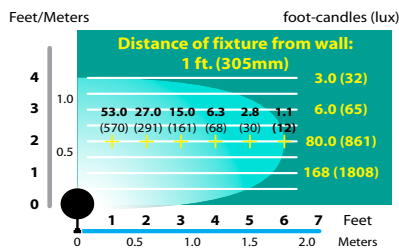

LIGHT DISTRIBUTIONS AND PHOTOMETRICS

DL-09-SM Half Spread Photometrics

JOB INFORMATION

Type: _____ Date: _____

Job Name: _____

Cat. No.: _____

Lamp(s): _____

Specifier: _____

Contractor: _____

Notes: _____

FOCUS INDUSTRIES INC.
25301 COMMERCENTRE DRIVE
LAKE FOREST, CA 92630

www.focusindustries.com
sales@focusindustries.com
(949) 830-1350 • FAX (949) 830-3390

Black Texture (Standard)	Antique Verde	Bronze Texture	Camel	White Texture	Hunter Texture	Rust	Weathered Iron	Weathered Brown	Stucco	Rubbed Verde	Chrome Powder	Acid Rust	Acid Verde	Black Acid Treatment
-BLT	-ATV	-BRT	-CAM	-WTX	-HTX	-RST	-WIR	-WBR	-STU	-RBV	-CPR	-BAR/CAR	-BAV/CAV	-BAT