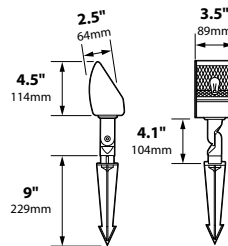

DIRECTIONAL LIGHTS DL-04 SERIES

TYPE

SPECIFICATIONS

CONSTRUCTION: Extruded aluminum; stamped brass, copper or stainless steel; matching cast aluminum or brass adjustable swivel (copper has cast brass swivel)

REFLECTOR: Diamond embossed specular aluminum

LENS: Brass/Copper/SS - clear tempered glass; Aluminum - high impact clear acrylic

LAMP SUPPLIED: 18w S8 #1141; 1200 hours average rating (25w max.)
Note: 35w max with DC socket

LAMP OPTIONS: We recommend 3w 50,000 hours average rating OMNI-3 LED (-LED3) or OMNI-3 Super Saver (-LED3S) 10,000 hours average rating 20w Xenon (-X) or 20w Halogen (-H)

SOCKET: Single contact bayonet, brass nickel plated lamp socket screw shell (Ba15s); double contact bayonet base (Ba15d) for 120v., both with 200°C silicone lead wires

WIRING: Black 3 foot 18/2 zip cord from base of fixture (12v. only)

For 25 foot 16/2 fixture lead wire add -25F to catalog number.
120v standard wiring

CONNECTION: FA-05 Quick Connector (not supplied) from fixture to main cable (12/2, 10/2 or 8/2 only) 12v. only

MOUNTING: FA-03 black 9" ABS stake threaded 1/2" NPS

FINISH: Aluminum-Black texture polyester powder coat. Optional finishes available
Brass-Unfinished brass. Optional finishes available

ORDERING INFORMATION

CATALOG NO.	DESCRIPTION	LAMP	EST. SHIP WEIGHT
DL-04-BLT	Aluminum Floodlight	18w S8 #1141	2.0 lbs.
DL-04-BRS	Brass Floodlight	18w S8 #1141	3.0 lbs.
DL-04-COP	Copper Floodlight	18w S8 #1141	2.0 lbs.
DL-04-SS	316 Stainless Steel Floodlight	18w S8 #1141	2.0 lbs.

MOUNTING ACCESSORIES

BEAM/GLARE CONTROL ACCESSORIES

FA-07 Square 1/4" Hex Cell Louver

FA-10-BLUE Blue Plastic Gel

FA-10-GREEN Green Plastic Gel

-HE Add to catalog # for Hood Extension (Aluminum only)

With Hood Extension
(Aluminum only)

JOB INFORMATION