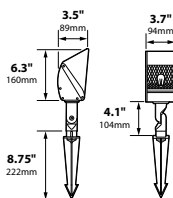

## MOUNTING ACCESSORIES

## BEAM/GLARE CONTROL ACCESSORIES

FA-07 Square 1/4" Hex Cell Louver

FA-10-BLUE Blue Plastic Gel

FA-10-GREEN Green Plastic Gel

-HE Add to catalog # for Hood Extension (Aluminum only)

DL-04-HE

With Hood Extension  
(Aluminum only)