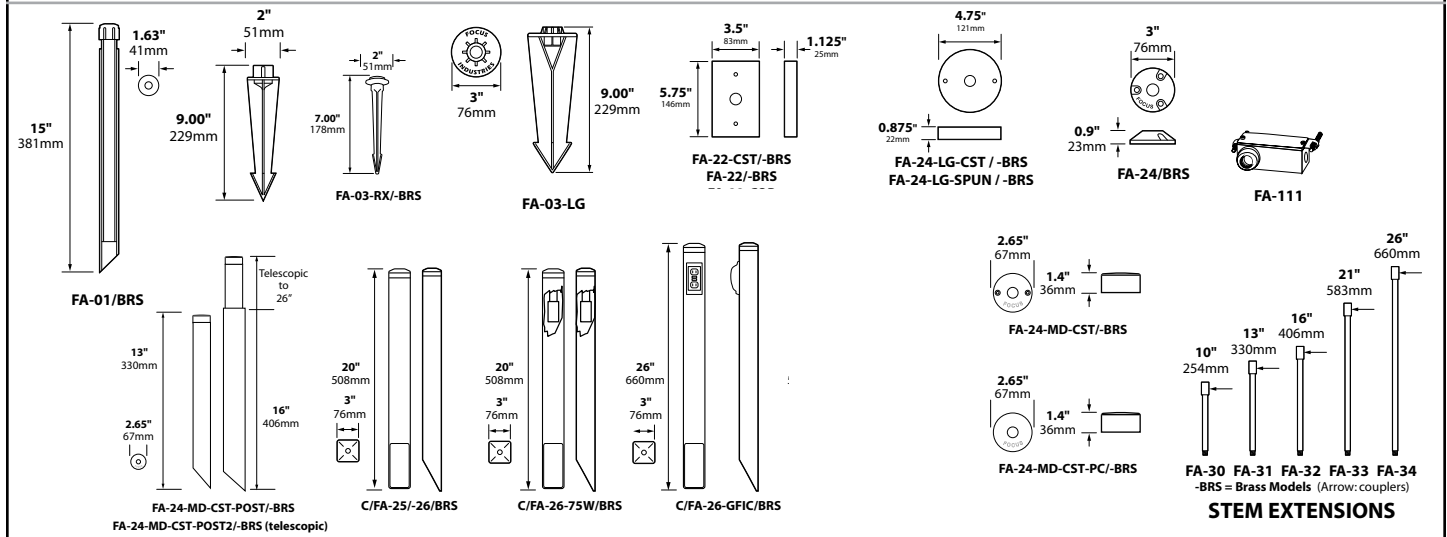

MOUNTING ACCESSORIES

BEAM/GLARE CONTROL ACCESSORIES

FA-07 Square 1/4" Hex Cell Louver

FA-10-BLUE Blue Plastic Gel

FA-10-GREEN Green Plastic Gel

-HE Add to catalog # for Hood Extension (Aluminum only)

With Hood Extension
(Aluminum only)

JOB INFORMATION

Type: _____ Date: _____

Job Name: _____

Cat. No.: _____

Lamp(s): _____

Specifier: _____

Contractor: _____

Notes: _____

FOCUS INDUSTRIES INC.
25301 COMMERCENTRE DRIVE
LAKE FOREST, CA 92630

www.focusindustries.com
sales@focusindustries.com
(949) 830-1350 • FAX (949) 830-3390

Black Texture (Standard)	Antique Verde	Bronze Texture	Camel	White Texture	Hunter Texture	Rust	Weathered Iron	Weathered Brown	Stucco	Rubbed Verde	Chrome Powder	Acid Rust	Acid Verde	Black Acid Treatment
-BLT	-ATV	-BRT	-CAM	-WTX	-HTX	-RST	-WIR	-WBR	-STU	-RBV	-CPR	-BAR/CAR	-BAV/CAV	-BAT