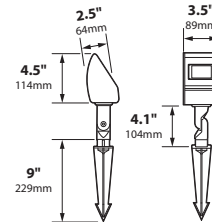

DL-04-LEDP-BLT

ORDERING INFORMATION

CATALOG NO.	DESCRIPTION	LAMP	EST. SHIP WEIGHT
DL-04-LEDP412V-BLT	12v Aluminum Floodlight	4w LED Panel	2.0 lbs
DL-04-LEDP412V-BRS	12v Brass Floodlight	4w LED Panel	3.0 lbs.