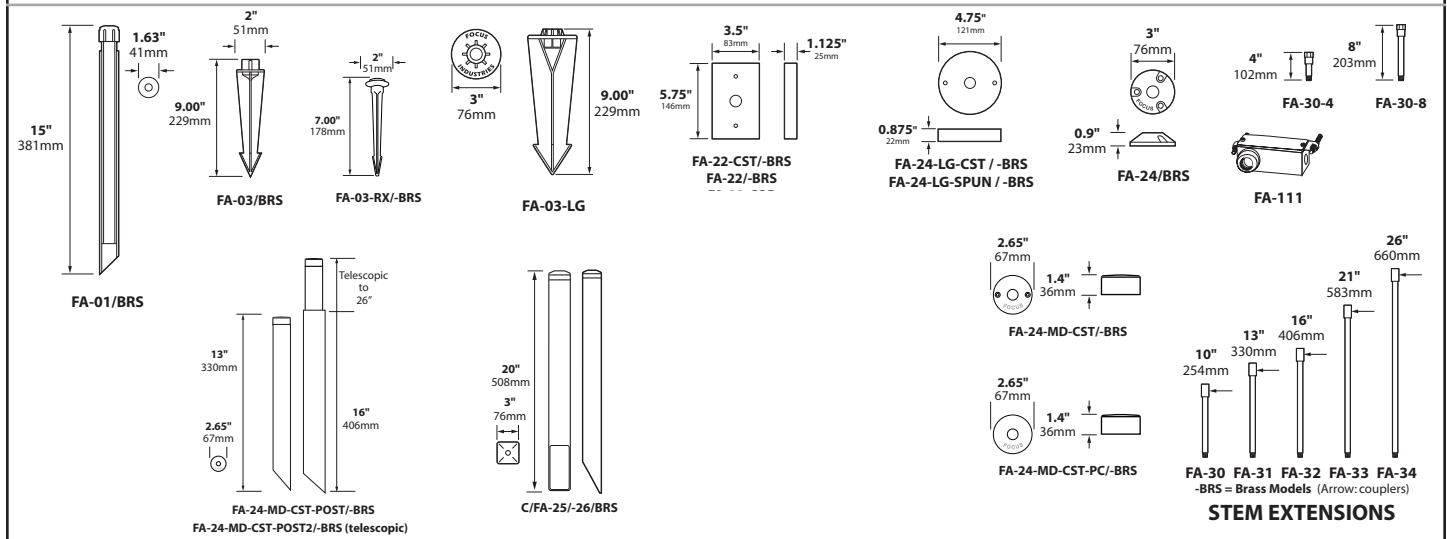

MOUNTING ACCESSORIES

BEAM/GLARE CONTROL ACCESSORIES

- FA-07 Square 1/4" Hex Cell Louver
- FA-10-BLUE Blue Plastic Gel
- FA-10-GREEN Green Plastic Gel
- -HE Add to catalog # for Hood Extension

JOB INFORMATION

Type: _____ Date: _____

Job Name: _____

Cat. No.: _____

Lamp(s): _____

Specifier: _____

Contractor: _____

Notes: _____

FOCUS INDUSTRIES INC.
25301 COMMERCENTRE DRIVE
LAKE FOREST, CA 92630

www.focusindustries.com
sales@focusindustries.com
(949) 830-1350 • FAX (949) 830-3390

Black Texture (Standard)	Antique Verde	Bronze Texture	Camel	White Texture	Hunter Texture	Rust	Weathered Iron	Weathered Brown	Stucco	Rubbed Verde	Chrome Powder	Acid Rust	Acid Verde	Black Acid Treatment
-BLT	-ATV	-BRT	-CAM	-WTX	-HTX	-RST	-WIR	-WBR	-STU	-RBV	-CPR	-BAR/CAR	-BAV/CAV	-BAT