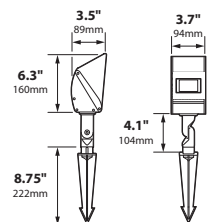

DL-04-HE
(With Hood Extension)

JOB INFORMATION

Type: _____ Date: _____

Job Name: _____

Cat. No.: _____

Lamp(s): _____

Specifier: _____

Contractor: _____

Notes: _____

FOCUS INDUSTRIES INC.
25301 COMMERCENTRE DRIVE
LAKE FOREST, CA 92630

www.focusindustries.com
sales@focusindustries.com
(949) 830-1350 • FAX (949) 830-3390

Black Texture (Standard)	Antique Verde	Bronze Texture	Camel	White Texture	Hunter Texture	Rust	Weathered Iron	Weathered Brown	Stucco	Rubbed Verde	Chrome Powder	Acid Rust	Acid Verde	Black Acid Treatment
-BLT	-ATV	-BRT	-CAM	-WTX	-HTX	-RST	-WIR	-WBR	-STU	-RBV	-CPR	-BAR/CAR	-BAV/CAV	-BAT