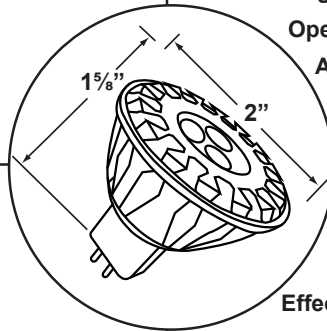

PRODUCT # : L-ED16-5W-BL

LED Lamp Specifications:

Effective Wattage: 5 Watts
Color Temperature: 30,000K Blue
Light Output: 117 Lumens
Available Beam Spread: 45° Flood
Feature: Dimmable
Rated Life: 35,000 Hours
IP Rating: 61
Halogen Equivalent: 35 Watts
Operating Voltage: 8-18V AC/DC
Ambient Temperature: -22°F to +140°F
CRI: Ra > 75
Warranty: 5 Years

PRODUCT # : L-ED16-5W-GR

LED Lamp Specifications:

Effective Wattage: 5 Watts
Color Temperature: 7812K Green
Light Output: 303 Lumens
Available Beam Spread: 45°
Feature: Dimmable
Rated Life: 35,000 Hours
IP Rating: 61
Halogen Equivalent: 35 Watts
Operating Voltage: 8-18V AC/DC
Ambient Temperature: -22°F to 122°F
CRI: Ra > 75
Warranty: 5 Years

PRODUCT # : L-ED16-5W-PL

LED Lamp Specifications:

Effective Wattage: 5 Watts
Color of Light: Purple
Light Output: 200 Lumens
Available Beam Spread: 45° Flood
Feature: Dimmable
Rated Life: 50,000 Hours
IP Rating: 61
Halogen Equivalent: 25-30 Watts
Operating Voltage: 9-16 Volt, AC/DC
Ambient Temperature: -22°F to 140°F
CRI: RA > 80
Warranty: 5 Years