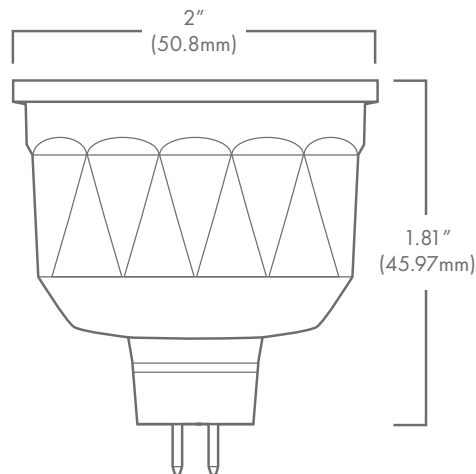

CHAMELEON MR-16

DESCRIPTION

The Brilliance LED Chameleon MR-16 changes color! Control any Kelvin temperature of white and a wide range of reds, greens, and blues from the palm of your hand with your smart device. These lamps can be zoned and grouped with others, on/off timers can be set, and adjustments can be made from anywhere in the world.

FEATURES

- WIFI enabled, RGBW Lamp
- Control colors from your smart device
- Download Brilliance app to change lamp settings
- Android and iOS compatible

Part Number: **BRI-MR16-CHM-6-RGBW-38**

Wattage	6
Lumens	328-441
Beam Spread	38°
Kelvin Temperature	2200K-5700K
Color	RGB
Input Voltage	11-18 VAC/60Hz
Replaces	35W Halogen
CRI	80
IP	61
Lamp Life (hours)	50,000
Warranty (years)	5