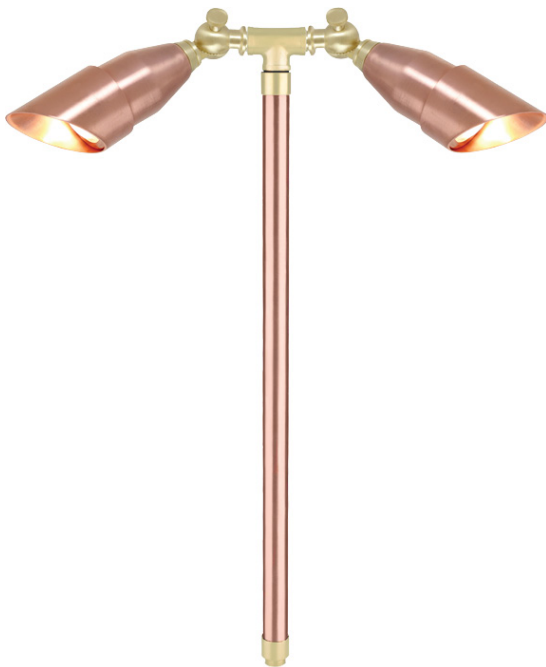

SPECIFICATION SHEET

PRODUCT # : CL-722C-T-RC

•Path Lights

•Solid Copper

Fixture Specifications:

Housing & Shrouds: Corrosion Resistant Solid Copper.

Stem: Solid copper pipe with 1/2" NPT on bottom.

Finish: RC- Raw Copper. Will age gradually over time.

Lens: Clear and heat resistant convex glass.

Socket: Top grade loose ceramic bi-pin socket, spring loaded design.

Lamp: 12V, MR-16 halogen, 2x35W max. L-BAB-C20 (2x20w) standard. LED lamps available in 3.5W and 5W- 2700K color temperature. Available in 15°, 45°, 60° beam spreads for Cree and 45° for Epistar brands.

Gasket: Silicone gasket for water tight sealing

Knuckle: Adjustable cast brass knuckle with thumb screw

Wiring:

Fixture is prewired with a 18-2 SPT2-W direct burial cord. Wire connector available separately. Universal connector CX-839 or gel filled wire nut CX-854 may be ordered to Corona Lighting.

Mounting Spike:

Standard injection molded spike with 1/2" NPT threaded female hub.

Electrical Notes:

A remote 12V transformer required, may be ordered to Corona Lighting separately. Voltage range for 12V halogen lamps are 11V-12.5V. Voltage range for LED lamps are 9V-17V. Proper grease/lubricant is suggested on threaded parts during installation process.

Warranty:

Limited lifetime warranty on fixture housing and stem against manufacturer's defects.

LED
3.5W and 5W

MOST COMMON ACCESSORIES USED WITH THIS FIXTURE

Mounting Stems

- CX-682C-RC 6"
- CX-683C-RC 12"
- CX-684C-RC 18"
- CX-685C-RC 24"
- RC - Raw Copper

Mounting Canopy

- CX-709B-BR
- BR- Natural Brass

Mounting Pedestal

- CX-603-BK
- BK - Black

JOB INFORMATION

TYPE: _____ DATE: _____

JOB NAME & ADDRESS: _____

PRODUCT #:

TOTAL QUANTITY:

LAMP TYPE & WATTAGE:

TRANSFORMER:

CONTRACTOR:

SPECIFIER:

• Corona Lighting reserves the right to make any change and/or improvement to the design and construction of this fixture without further notification.