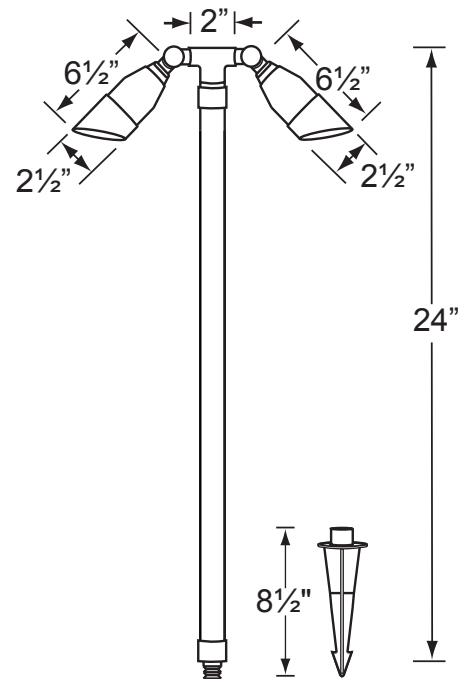

### Fixture Specifications:

**Housing & Shrouds:** Corrosion Resistant Solid Copper.

**Stem:** Solid copper pipe with 1/2" NPT on bottom.

**Finish:** RC- Raw Copper. Will age gradually over time.

**Lens:** Clear and heat resistant convex glass.

**Gasket:** Silicone gasket for water tight sealing

**Knuckle:** Adjustable cast brass knuckle with thumb screw

**Wiring:**

Fixture is prewired with a 18-2 SPT2-W direct burial cord. Wire connector available separately. Universal connector CX-839 or gel filled wire nut CX-854 may be ordered to Corona Lighting.

**Mounting Spike:**

Standard injection molded spike with 1/2" NPT threaded female hub.

**Electrical Notes:**

A remote 12V transformer required, may be ordered to Corona Lighting separately. Voltage range for 12V halogen lamps are 11V-12.5V. Voltage range for LED lamps are 9V-17V. Proper grease/lubricant is suggested on threaded parts during installation process.

**Warranty:**

Limited lifetime warranty on fixture housing and stem against manufacturer's defects.

LED  
3.5W and 5W

**MOST COMMON ACCESSORIES USED WITH THIS FIXTURE**

**Mounting Stems**

- CX-682C-RC 6"
- CX-683C-RC 12"
- CX-684C-RC 18"
- CX-685C-RC 24"
- RC - Raw Copper