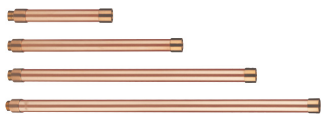

MOST COMMON ACCESSORIES USED WITH THIS FIXTURE

Mounting Stems

- CX-682C-RC 6"
- CX-683C-RC 12"
- CX-684C-RC 18"
- CX-685C-RC 24"
- RC - Raw Copper