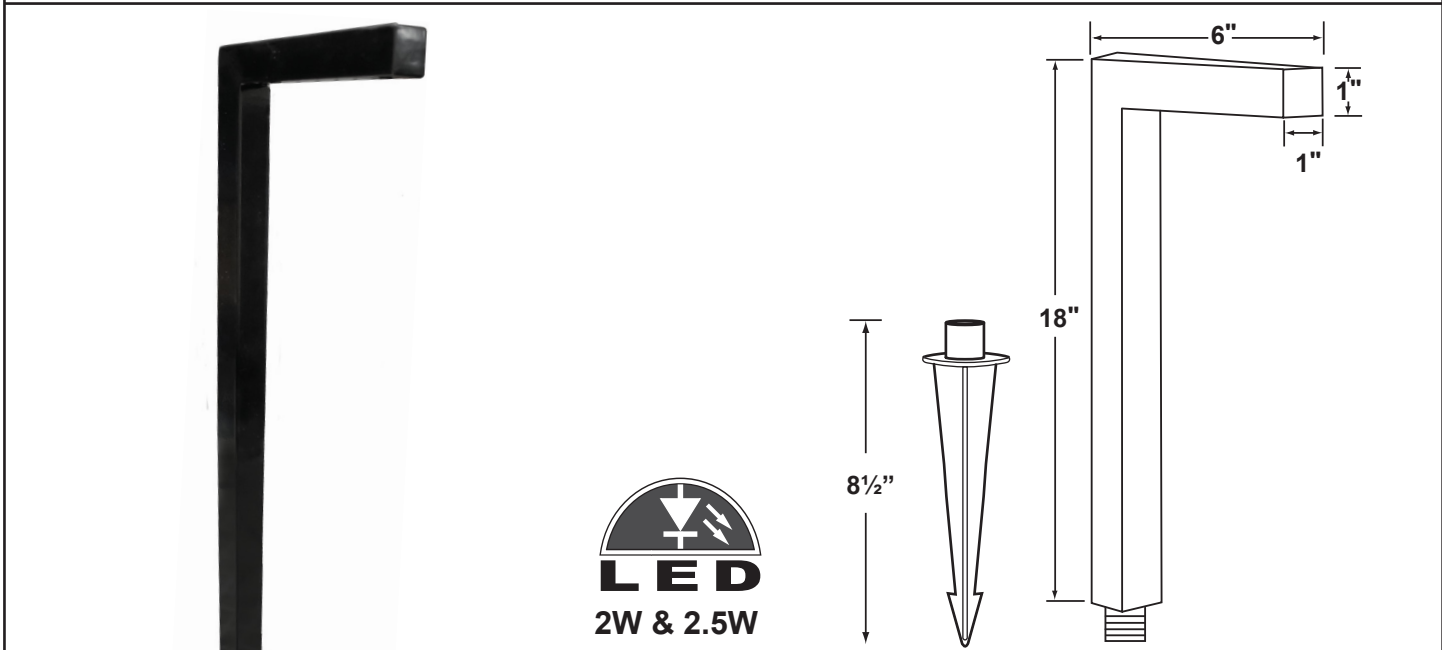

ARCHITECTURAL GRADE SERIES

SPECIFICATION SHEET

E-Mail: sales@coronalighting.com

PRODUCT # : CL-717-BK

•Path Lights

• Extruded Aluminum

Fixture Specifications:

Housing: Corrosion resistant extruded aluminum "L" shaped design

Stem: Solid aluminum pipe with 1/2" NPT on bottom.

Finish: **BK- Black.** Smooth surface (no texture) polyester UV powder coated. Also available in **BZ- Bronze.**

Lens: High impact, sandblasted, heat resistant clear glass. Extra frosted and linear lenses included.

Socket: Top grade fixed ceramic bi-pin socket. Easy tool-free lamp access.

Lamp: Designed to use a 12V, T3 LED lamp only. Available in LED (2W & 2.5W) or without lamp. See the Lamp Guide below for more information. Not to be used with halogen/xenon lamps.

Wiring: Fixture is prewired with a 3ft, 18-2 direct burial cord. Wire connector sold separately. Universal connector (**CX-839**), silicone filled wire nut (**CX-854**) or quick locking wire connector (**CX-LOC**) are available from Corona Lighting.

Mounting Spike: Standard injection molded spike with 1/2" NPT threaded female hub.

Electrical Notes: A remote 12V transformer is required. Options are available from Corona Lighting. Voltage range for LED lamps are 8V-21V. Proper grease/lubricant is suggested on threaded parts during installation process.

Warranty: Five (5) year warranty on fixture housing against manufacturer's defects.

AVAILABLE LED LAMPS (Corona LED lamps have a five (5) year limited warranty against manufacturer's defects)

LAMP NUMBER	WATTS	BEAM		COLOR & TEMP.	RATED HOURS	HALOGEN EQUIVALENT
		SPREAD	LUMEN			
L-EDT3-2W	2	360°	200	2700K	25,000	20 Watt
L-EDT3-2.5W	2.5	180°	240	2700K	25,000	35 Watt
L-EDT3-2W-3K	2	360°	210	3000K	25,000	20 Watt
L-EDT3-2.5W-3K	2.5	180°	250	3000K	25,000	35 Watt
L-EDT3-AM*	2	360°	170	2000K	25,000	20 Watt

* AM- Amber color
For more additional Lamps, and accessories visit Coronalighting.com

JOB INFORMATION

TYPE: _____ DATE: _____

JOB NAME & ADDRESS: _____

PRODUCT #: _____

TOTAL QUANTITY: _____

LAMP TYPE & WATTAGE: _____

TRANSFORMER: _____

CONTRACTOR: _____

SPECIFIER: _____

• When ordering LED lamp with a fixture your part number should follow the format below:

• **CL** - **product #** - **color** - **lamp** - **wattage**
CL - 717 - BK - L-EDT3 - 2W-3K

Example: CL-717-BK-L-EDT3-2W-3K

• Corona Lighting reserves the right to make any change and/or improvement to the design and construction of this fixture without further notification.