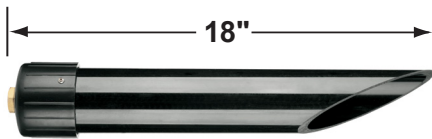

PRODUCT # : CL-717-BK

•Path Lights

•Extruded Aluminum

Mounting Pedestals

- CX-601-BK 1" PVC Mounting Pedestal, 1/2" NPT, **Black**
- CX-601-VG 1" PVC Mounting Pedestal, 1/2" NPT, **Verde Green**
- CX-602-BK 2" PVC Mounting Pedestal, 1/2" NPT, **Black**
- CX-602-VG 2" PVC Mounting Pedestal, 1/2" NPT, **Verde Green**
- CX-603-BK 3" PVC Mounting Pedestal, 1/2" NPT Female Brass Hub on top, **Black**
- CX-603-VG 3" PVC Mounting Pedestal, 1/2" NPT Female Brass Hub on top, **Verde Green**

CX-603-BK

- CX-604-BK 1" PVC Adjustable Mounting Pedestal, 1/2" NPT, **Black**
- CX-621-BK 1" PVC Cap, 1/2" NPT, **Black**
- CX-621-VG 1" PVC Cap, 1/2" NPT, **Verde Green**
- CX-622-BK 2" PVC Cap, 1/2" NPT, **Black**
- CX-622-VG 2" PVC Cap, 1/2" NPT, **Verde Green**
- CX-624-BK 3" PVC Cap, 1/2" NPT Female Brass Hub, **Black**
- CX-624-VG 3" PVC Cap, 1/2" NPT Female Brass Hub, **Verde Green**

Mounting Canopies

- CX-703 Aluminum tree mount canopy 1/2 NPT
  Finishes: **BK**- Black, **BZ**- Bronze, **GR**- Green,
  GT- Granite, **RT**- Rust, **VG**- Verde Green,
  WH- White