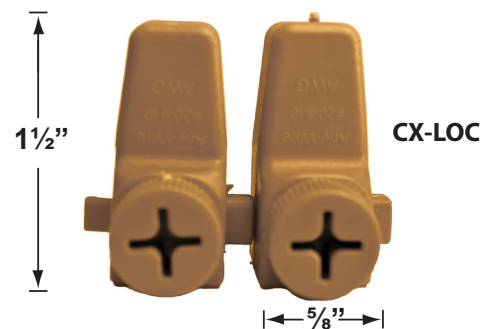

PRODUCT # : CL-717-BK

•Path Lights

•Extruded Aluminum

Mounting Pedestals

- CX-601-BK 1" PVC Mounting Pedestal, 1/2" NPT, **Black**
- CX-601-VG 1" PVC Mounting Pedestal, 1/2" NPT, **Verde Green**
- CX-602-BK 2" PVC Mounting Pedestal, 1/2" NPT, **Black**
- CX-602-VG 2" PVC Mounting Pedestal, 1/2" NPT, **Verde Green**
- CX-603-BK 3" PVC Mounting Pedestal, 1/2" NPT Female Brass Hub on top, **Black**
- CX-603-VG 3" PVC Mounting Pedestal, 1/2" NPT Female Brass Hub on top, **Verde Green**

- CX-604-BK 1" PVC Adjustable Mounting Pedestal, 1/2" NPT, **Black**
- CX-621-BK 1" PVC Cap, 1/2" NPT, **Black**
- CX-621-VG 1" PVC Cap, 1/2" NPT, **Verde Green**
- CX-622-BK 2" PVC Cap, 1/2" NPT, **Black**
- CX-622-VG 2" PVC Cap, 1/2" NPT, **Verde Green**
- CX-624-BK 3" PVC Cap, 1/2" NPT Female Brass Hub, **Black**
- CX-624-VG 3" PVC Cap, 1/2" NPT Female Brass Hub, **Verde Green**

Mounting Canopies

- CX-703 Aluminum tree mount canopy 1/2 NPT
  Finishes: **BK**- Black, **BZ**- Bronze, **GR**- Green,
  GT- Granite, **RT**- Rust, **VG**- Verde Green,
  WH- White

Cable Connectors

- CX-854 Direct Burial Silicone Filled Wire Nut, **Tan**
- CX-858 Speedy Cable Connector, Supply Cable up to 10-2, **Black**
- CX-839 Universal cable connector, Supply cable up to 8-2, one/Pack **Black**
- CX-LOC Quick-Locking Silicone Filled Wire Connector, 25 Sets (50 per Pack)

Ground Spikes

- CX-642-BK 8.5" ABS Spike, 1/2" NPT, **Black**
- CX-642-BZ 8.5" ABS Spike, 1/2" NPT, **Bronze**
- CX-643-BZ 8.5" ABS Spike, 1/2" NPT, **Bronze**

- CX-646-BK 8" ABS Spike, 1/2" NPT, **Black**
- CX-646-BR 8" ABS Spike, 1/2" NPT, **Natural Brass**
- CX-646-SS 8" ABS Spike, 1/2" NPT, **Stainless Steel**
- CX-647-BK 10.5" Heavy Duty ABS Spike, 1/2" NPT, **Black**

Mounting Risers