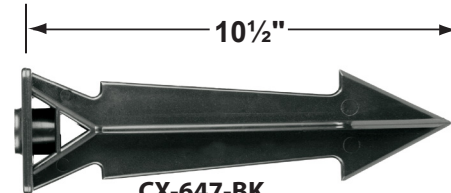

Ground Spikes

- CX-642-BK 8.5" ABS Spike, 1/2" NPT, **Black**
- CX-642-BZ 8.5" ABS Spike, 1/2" NPT, **Bronze**
- CX-643-BZ 8.5" ABS Spike, 1/2" NPT, **Bronze**

CX-647-BK

- CX-646-BK 8" ABS Spike, 1/2" NPT, **Black**
- CX-646-BR 8" ABS Spike, 1/2" NPT, **Natural Brass**
- CX-646-SS 8" ABS Spike, 1/2" NPT, **Stainless Steel**
- CX-647-BK 10.5" Heavy Duty ABS Spike, 1/2" NPT, **Black**

Mounting Risers

- CX-671 6" Aluminum Riser, 1/2 NPT Male/Female
  Finishes: **BK**- Black, **BZ**- Bronze, **GR**- Green,
  GT- Granite, **RT**- Rust, **VG**- Verde Green,
  WH- White
- CX-672 12" Aluminum Riser, 1/2 NPT Male/Female
  Finishes: **BK**- Black, **BZ**- Bronze, **GR**- Green,
  GT- Granite, **RT**- Rust, **VG**- Verde Green,
  WH- White
- CX-673 18" Aluminum Riser, 1/2 NPT Male/Female
  Finishes: **BK**- Black, **BZ**- Bronze, **GR**- Green,
  GT- Granite, **RT**- Rust, **VG**- Verde Green,
  WH- White