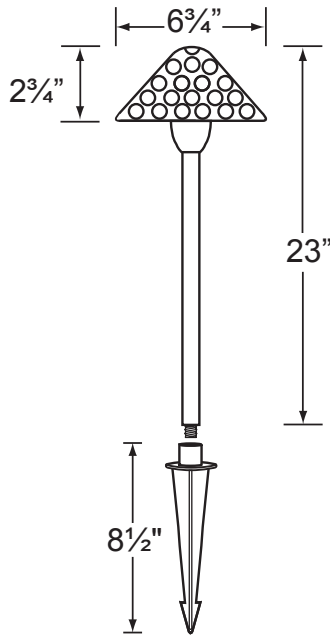

SPECIFICATION SHEET

PRODUCT # : CL-651B-AB

•Area Lights

•Cast Brass

Fixture Specifications:

Housing: Brass shade, adjustable in height for light control.

Stem: Solid brass pipe with 1/2" NPT on bottom.

Finish: **AB- Antique Bronze.** Natural toning process. AB finish will vary due to artistic process.

Gasket: Silicone "O" ring gasket seals lens to socket housing for water tight sealing.

Wiring:

Fixture is prewired with a 18-2 direct burial cord. Wire connector available separately. Universal connector CX-839 or gel filled wire nut CX-854 may be ordered to Corona Lighting.

Mounting Spike:

Standard injection molded spike with 1/2" NPT threaded female hub.

Electrical Notes:

A remote 12V transformer required, may be ordered to Corona Lighting separately. Proper grease/lubricant is suggested on threaded parts during installation process.

Warranty:

Limited lifetime warranty on fixture housing and stem against manufacturer's defects.

CL-651B-AB
18" Standard stem shown

CL-651B-AB-12
12" Stem shown

Stem Options

CL-651B-AB-24
24" Stem shown

MOST COMMON ACCESSORIES USED WITH THIS FIXTURE