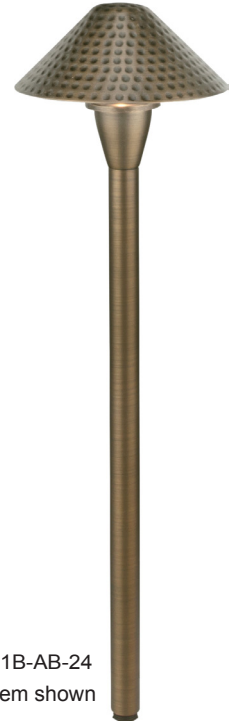

SPECIFICATION SHEET

PRODUCT # : CL-651B-AB

•Area Lights

•Cast Brass

Fixture Specifications:

Housing: Brass shade, adjustable in height for light control.

Stem: Solid brass pipe with 1/2" NPT on bottom.

Finish: **AB- Antique Bronze.** Natural toning process. AB finish will vary due to artistic process.

Gasket: Silicone "O" ring gasket seals lens to socket housing for water tight sealing.

Wiring:

Fixture is prewired with a 18-2 direct burial cord. Wire connector available separately. Universal connector CX-839 or gel filled wire nut CX-854 may be ordered to Corona Lighting.

Mounting Spike:

Standard injection molded spike with 1/2" NPT threaded female hub.

Electrical Notes:

A remote 12V transformer required, may be ordered to Corona Lighting separately. Proper grease/lubricant is suggested on threaded parts during installation process.

Warranty:

Limited lifetime warranty on fixture housing and stem against manufacturer's defects.

CL-651B-AB
18" Standard stem shown

CL-651B-AB-12
12" Stem shown

Stem Options

CL-651B-AB-24
24" Stem shown

MOST COMMON ACCESSORIES USED WITH THIS FIXTURE