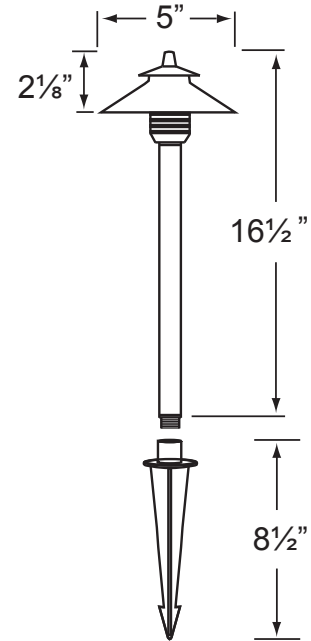

ARCHITECTURAL GRADE SERIES

SPECIFICATION SHEET

Available at:
YARDILLUMINATION.COM

Phone: (866 523-7774 Fax: (760) 295-1980

Email: info@yardillumination.com

PRODUCT # : CL-646B-AB

•Area Lights

•Solid Brass

Fixture Specifications:

Housing: Brass shade
Stem: Solid brass pipe with 1/2" NPT on bottom.
Finish: **AB- Antique Bronze.** Natural toning process. AB finish will vary due to artistic process.
Lens: Frosted poly carbonate, cover over lamp providing sprinkler water protection.
Socket: Top grade fixed ceramic bi-pin socket. Easy tool free lamp access.
Lamp: 12V, T3 halogen, 20W max. L-10T3 (10w) standard. LED lamps available in 2W and 2.5W, with 2700K-warm white or 3000K-cool white color temperature. Xenon and halogen lamps also available.

Wiring: Fixture is prewired with a 5ft 18-2 direct burialcord. Wire connector available seperately. Universal connector (**CX-839**) or Gel filled wire nut (**CX-854**) may be ordered to Corona Lighting.

Mounting Spike: Standard injection molded spike with 1/2" NPT threaded female hub.

Electrical Notes: A remote 12V transformer required, may be ordered to Corona Lighting seperately. Voltage range for 12V halogen lamps are 11V-12.5V Voltage range for LED lamps are 8V-21V. Proper grease/lubricant is suggested on threaded parts during installation process.

Warranty: Limited lifetime warranty on fixture housing and stem against manufacturer's defects.

2W and 2.5W

AVAILABLE LED LAMPS (Corona LED lamps have a five (5) year limited warranty against manufacturer's defects)

LAMP NUMBER	WATTS	BEAM		COLOR & TEMP.	RATED HOURS	HALOGEN EQUIVALENT
		SPREAD	LUMEN			
L-EDT3-2W	2	360°	200	2700K	25,000	20 Watt
L-EDT3-2.5W	2.5	180°	240	2700K	25,000	35 Watt
L-EDT3-2W-3K	2	360°	210	3000K	25,000	20 Watt
L-EDT3-2.5W-3K	2.5	180°	250	3000K	25,000	35 Watt
L-EDT3-AM	2	360°	170	2000K	25,000	20 Watt

AVAILABLE HALOGEN LAMPS

LAMP NUMBER	WATTS	BEAM		COLOR & TEMP.	RATED HOURS
		SPREAD	LUMEN		
L-10T3	10		120	2950K	2,000
L-20T3	20		300	2950K	2,000
L-10T3/SC	10		120	2950K	2,000
L-10T3/SC	20		300	2950K	2,000

AM- Amber color

For more additional Lamps, and accessories visit Coronalighting.com

JOB INFORMATION

TYPE: _____ DATE: _____

JOB NAME & ADDRESS: _____

PRODUCT #:

TOTAL QUANTITY:

LAMP TYPE & WATTAGE:

TRANSFORMER:

CONTRACTOR:

SPECIFIER:

• When ordering a halogen or xenon lamp add lamp number to the product number. If you are ordering LED lamps you should follow the format below:

• **CL** - **product #** - **lamp** - **wattage**

CL - 646B-AB - L-EDT3 - 2W-3K

Example: CL-646B-AB-L-EDT3-2W-3K

• Corona Lighting reserves the right to make any change and/or improvement to the design and construction of this fixture without further notification.