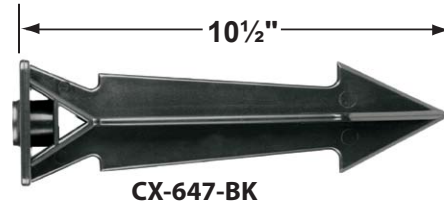

Ground Spikes

- CX-642-BK 8.5" ABS Spike, ½" NPT, **Black**
- CX-642-BZ 8.5" ABS Spike, ½" NPT, **Bronze**
- CX-643-BZ 8.5" ABS Spike, ½" NPT, **Bronze**