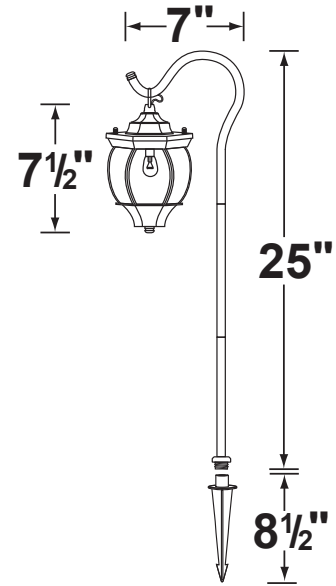

AVAILABLE LED LAMPS (Corona LED lamps have a five (5) year limited warranty against manufacturer's defects)

LAMP NUMBER	WATTS	BEAM		COLOR & TEMP.	RATED HOURS	HALOGEN EQUIVALENT
		SPREAD	LUMEN			
L-EDBA-3W-BT ✱	0.5-3	360°	10-200	2200K - 5700K	50,000	---
L-EDBA-2W	2	360°	200	2700K	25,000	20 Watt
L-EDBA-2.5W	2.5	180°	240	2700K	25,000	35 Watt
L-EDBA-2W-3K	2	360°	210	3000K	25,000	20 Watt
L-EDBA-2.5W-3K	2.5	180°	250	3000K	25,000	35 Watt
L-EDBA-AM*	2	360°	170	2000K	25,000	20 Watt

✱ AM- Amber color
For more additional Lamps, and accessories visit Coronalighting.com

JOB INFORMATION

TYPE: _____ DATE: _____

JOB NAME & ADDRESS: _____

PRODUCT #: _____

TOTAL QUANTITY: _____

LAMP TYPE & WATTAGE: _____

TRANSFORMER: _____

CONTRACTOR: _____

SPECIFIER: _____

• When ordering a halogen or xenon lamp add lamp number to the end of the product number. If you are ordering LED lamps you should follow the format below:

• CL - **product #** - **color** - **lamp** - **wattage**
CL - 637 - BK - L-EDBA - 2W-3K

Example: CL-637-BK-L-EDBA-2W-3K

• Corona Lighting reserves the right to make any change and/or improvement to the design and construction of this fixture without further notification.