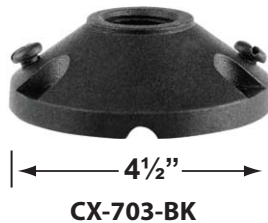

Mounting Canopies

- CX-703 Aluminum tree Mount Canopy ½" NPT
  Finishes: **BK- Black, BZ- Bronze, GR- Green, GT- Granite, RT- Rust, VG- Verde Green, WH- White**