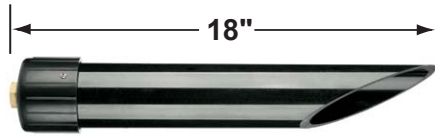

PRODUCT # : CL-637

•Path Lights

• Aluminum

Mounting Pedestals

- CX-601-BK 1" PVC Mounting Pedestal, ½" NPT, **Black**
- CX-601-VG 1" PVC Mounting Pedestal, ½" NPT, **Verde Green**
- CX-603-BK 3" PVC Mounting Pedestal, ½" NPT Female Brass Hub on top, **Black**
- CX-603-VG 3" PVC Mounting Pedestal, ½" NPT Female Brass Hub on top, **Verde Green**