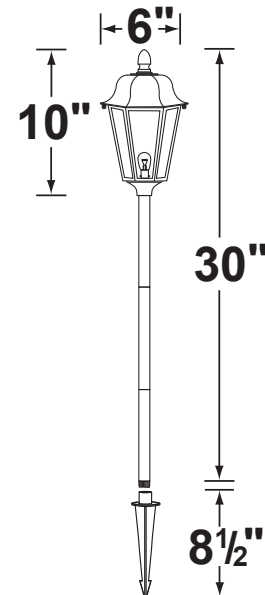

AVAILABLE LED LAMPS (Corona LED lamps have a five (5) year limited warranty against manufacturer's defects)

LAMP NUMBER	WATTS	BEAM		COLOR & TEMP.	RATED HOURS	HALOGEN EQUIVALENT
		SPREAD	LUMEN			
L-EDBA-3W-BT	0.5-3	360°	10-200	2200K - 5700K	50,000	---
L-EDBA-2W	2	360°	200	2700K	25,000	20 Watt
L-EDBA-2.5W	2.5	180°	240	2700K	25,000	35 Watt
L-EDBA-2W-3K	2	360°	210	3000K	25,000	20 Watt
L-EDBA-2.5W-3K	2.5	180°	250	3000K	25,000	35 Watt
L-EDBA-AM*	2	360°	170	2000K	25,000	20 Watt

* AM- Amber color
For more additional Lamps, and accessories visit Coronalighting.com

JOB INFORMATION

TYPE: _____ DATE: _____

JOB NAME & ADDRESS: _____

PRODUCT #: _____

TOTAL QUANTITY: _____

LAMP TYPE & WATTAGE: _____

TRANSFORMER: _____

CONTRACTOR: _____

SPECIFIER: _____

• When ordering a halogen or xenon lamp add lamp number to the end of the product number. If you are ordering LED lamps you should follow the format below:

• CL - **product #** - **color** - **lamp** - **wattage**
CL - 631 - VG - L-EDBA - 2W-3K

Example: CL-631-VG-L-EDBA-2W-3K

• Corona Lighting reserves the right to make any change and/or improvement to the design and construction of this fixture without further notification.