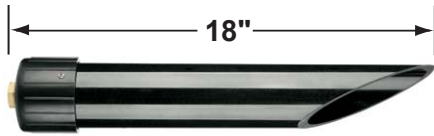

SPECIFICATION SHEET

PRODUCT # : CL-631

•Area Lights

•Aluminum

Fixture Specifications:

Housing: Die-cast aluminum.

Stem: Die-cast aluminum sectional stem, with 1/2 NPT hub on bottom.

Finish: Polyester UV powder coated, available in **VG- Verde Green**

ACCESSORIES SHEET

PRODUCT # : CL-631

•Area Lights

•Aluminum

Mounting Pedestals

- CX-601-BK 1" PVC Mounting Pedestal, 1/2" NPT, **Black**
- CX-601-VG 1" PVC Mounting Pedestal, 1/2" NPT, **Verde Green**
- CX-603-BK 3" PVC Mounting Pedestal, 1/2" NPT Female Brass Hub on top, **Black**
- CX-603-VG 3" PVC Mounting Pedestal, 1/2" NPT Female Brass Hub on top, **Verde Green**