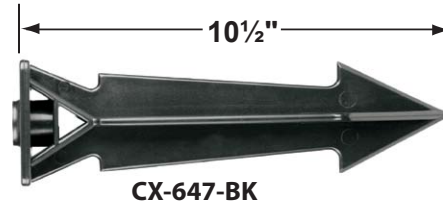

Ground Spikes

- CX-642-BK 8.5" ABS Spike, 1/2" NPT, **Black**
- CX-642-BZ 8.5" ABS Spike, 1/2" NPT, **Bronze**
- CX-643-BZ 8.5" ABS Spike, 1/2" NPT, **Bronze**