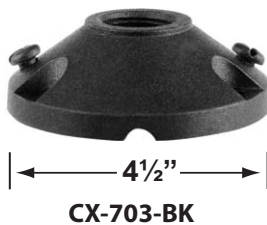

Mounting Canopies

- CX-703 Aluminum tree mount canopy 1/2 NPT
  Finishes: **BK-** Black, **BZ-** Bronze, **GR-** Green,
  GT- Granite, **RT-** Rust, **VG-** Verde Green,
  WH- White