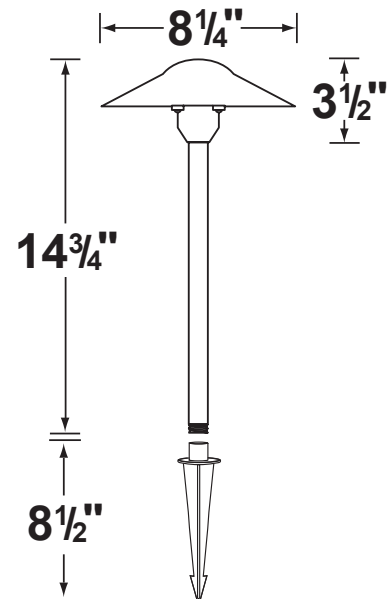

SPECIFICATION SHEET

PRODUCT # : CL-616-BK

•Area Lights

• Aluminum

Fixture Specifications:

Housing: Die-cast aluminum.

Stem: Die-cast aluminum stem, with 1/2 NPT hub on bottom.

Finish: Polyester UV powder coated, in **BK**- Black. Also available in **BZ**- Bronze and **GT**- Granite

Lens: Clear polycarbonate sprinkler guard lens, to provide weather protection.

Socket: S.C. bayonet socket with, easy tool free lamp access.

Lamp: 12V S.C Bayonet LED.
Available in 3W Bluetooth Mesh smart RGB-WW; 2W, 2.5W LED or without lamp.
See the Lamp Guide below for more information.

Wiring: Fixture is prewired with a 3-ft 18-2 SPT2-W direct burial cord. Wire connector sold separately. Quick-locking connectors are available from Corona Lighting (**CX-LOC**) find details on page 3.

Mounting Spike: Black 8 1/2" ABS spike with 1/2" NPT male hub on top

Electrical Notes: A remote 12V transformer is required. See page 3 for available options. Voltage range for BT lamps are 9-17V, LED are 8-21V. Proper grease/lubricant is suggested on threaded parts during installation process.

Warranty: Limited one (1) year warranty on fixture housing and stem against manufacturer's defects.

AVAILABLE LED LAMPS (Corona LED lamps have a five (5) year limited warranty against manufacturer's defects)

LAMP NUMBER	WATTS	BEAM		COLOR & TEMP.	RATED HOURS	HALOGEN EQUIVALENT
		SPREAD	LUMEN			
L-EDBA-3W-BT	0.5-3	360°	10-200	2200K - 5700K	50,000	---
L-EDBA-2W	2	360°	200	2700K	25,000	20 Watt
L-EDBA-2.5W	2.5	180°	240	2700K	25,000	35 Watt
L-EDBA-2W-3K	2	360°	210	3000K	25,000	20 Watt
L-EDBA-2.5W-3K	2.5	180°	250	3000K	25,000	35 Watt
L-EDBA-AM*	2	360°	170	2000K	25,000	20 Watt

* AM- Amber color
For more additional Lamps, and accessories visit Coronalighting.com

JOB INFORMATION

TYPE: _____ DATE: _____

JOB NAME & ADDRESS: _____

PRODUCT #: _____

TOTAL QUANTITY: _____

LAMP TYPE & WATTAGE: _____

TRANSFORMER: _____

CONTRACTOR: _____

SPECIFIER: _____

• When ordering LED lamp with a fixture your part number should follow the format below:

• **CL** - **product #** - **color** - **lamp** - **wattage**
CL - 616 - BK - L-EDBA - 2W-3K

Example: CL-616-BK-L-EDBA-2W-3K

• Corona Lighting reserves the right to make any change and/or improvement to the design and construction of this fixture without further notification.