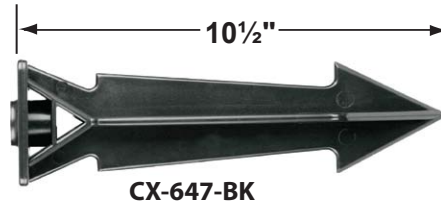

Ground Spikes

- CX-642-BK 8.5" ABS Spike, 1/2" NPT, **Black**
- CX-642-BZ 8.5" ABS Spike, 1/2" NPT, **Bronze**
- CX-643-BZ 8.5" ABS Spike, 1/2" NPT, **Bronze**

- CX-646-BK 8" ABS Spike, 1/2" NPT, **Black**
- CX-646-BR 8" ABS Spike, 1/2" NPT, **Natural Brass**
- CX-646-SS 8" ABS Spike, 1/2" NPT, **Stainless Steel**
- CX-647-BK 10.5" Heavy Duty ABS Spike, 1/2" NPT, **Black**

Mounting Risers

- CX-671 6" Aluminum Riser, 1/2 NPT Male/Female
  Finishes: **BK**- Black, **BZ**- Bronze, **GR**- Green,
  GT- Granite, **RT**- Rust, **VG**- Verde Green,
  WH- White
- CX-672 12" Aluminum Riser, 1/2 NPT Male/Female
  Finishes: **BK**- Black, **BZ**- Bronze, **GR**- Green,
  GT- Granite, **RT**- Rust, **VG**- Verde Green,
  WH- White
- CX-673 18" Aluminum Riser, 1/2 NPT Male/Female
  Finishes: **BK**- Black, **BZ**- Bronze, **GR**- Green,
  GT- Granite, **RT**- Rust, **VG**- Verde Green,
  WH- White