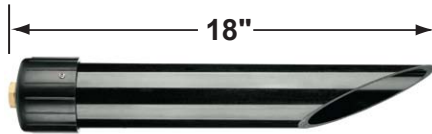

ACCESSORIES SHEET

PRODUCT # : CL-616-BK

•Area Lights

•Aluminum

Mounting Pedestals

- CX-601-BK 1" PVC Mounting Pedestal, 1/2" NPT, **Black**
- CX-601-VG 1" PVC Mounting Pedestal, 1/2" NPT, **Verde Green**
- CX-603-BK 3" PVC Mounting Pedestal, 1/2" NPT Female Brass Hub on top, **Black**
- CX-603-VG 3" PVC Mounting Pedestal, 1/2" NPT Female Brass Hub on top, **Verde Green**