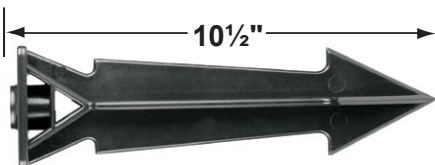

CX-647-BK

- CX-646-BK 8" ABS Spike, ½" NPT, **Black**
- CX-646-BR 8" ABS Spike, ½" NPT, **Natural Brass**
- CX-646-SS 8" ABS Spike, ½" NPT, **Stainless Steel**
- CX-647-BK 10.5" Heavy Duty ABS Spike, ½" NPT, **Black**

Mounting Canopies

- CX-701-BK Aluminum Round Canopy, ½" NPT, **Black**
- CX-702-BK Aluminum Rectangular Canopy, ½" NPT, **Black**
- CX-703 Aluminum tree mount canopy ½" NPT
  Finishes: **BK-** Black, **BZ-** Bronze, **GR-** Green, **GT-** Granite, **RT-** Rust, **VG-** Verde Green, **WH-** White
- CX-720 Aluminum Tree mount Canopy with 9" Rubber Strap stretches to 14"
  Finishes: **BK-** Black, **BZ-** Bronze, **GR-** Green, **GT-** Granite, **RT-** Rust, **VG-** Verde Green, **WH-** White
- CX-721 Aluminum Tree mount Canopy with 15" Rubber Strap stretches to 22"
  Finishes: **BK-** Black, **BZ-** Bronze, **GR-** Green, **GT-** Granite, **RT-** Rust, **VG-** Verde Green, **WH-** White
- CX-722 Aluminum Tree mount Canopy with 22" Rubber Strap stretches to 33"
  Finishes: **BK-** Black, **BZ-** Bronze, **GR-** Green, **GT-** Granite, **RT-** Rust, **VG-** Verde Green, **WH-** White
- CX-723 Aluminum Tree mount Canopy with 31" Rubber Strap stretches to 45"
  Finishes: **BK-** Black, **BZ-** Bronze, **GR-** Green, **GT-** Granite, **RT-** Rust, **VG-** Verde Green, **WH-** White

Mounting Risers

- CX-671 6" Aluminum Riser, ½" NPT Male/Female
  Finishes: **BK-** Black, **BZ-** Bronze, **GR-** Green, **GT-** Granite, **RT-** Rust, **VG-** Verde Green, **WH-** White
- CX-672 12" Aluminum Riser, ½" NPT Male/Female
  Finishes: **BK-** Black, **BZ-** Bronze, **GR-** Green, **GT-** Granite, **RT-** Rust, **VG-** Verde Green, **WH-** White
- CX-673 18" Aluminum Riser, ½" NPT Male/Female
  Finishes: **BK-** Black, **BZ-** Bronze, **GR-** Green, **GT-** Granite, **RT-** Rust, **VG-** Verde Green, **WH-** White