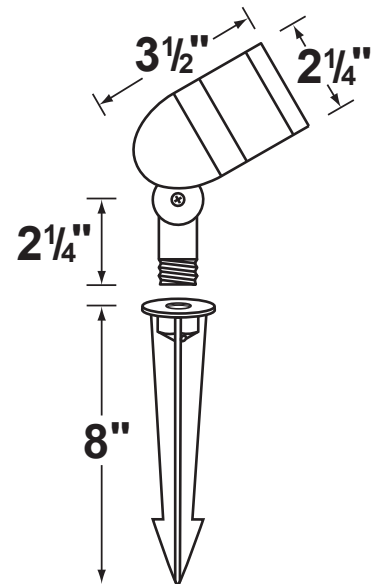

AVAILABLE LED LAMPS (Corona LED lamps have a five (5) year limited warranty against manufacturer's defects)

LAMP NUMBER	WATTS	BEAM		COLOR & TEMP.	RATED HOURS	HALOGEN EQUIVALENT
		SPREAD	LUMEN			
L-ED16-3W-SP	3.5	15° Spot	270	2700K	50,000	25 Watt
L-ED16-3W-FL	3.5	45° Flood	270	2700K	50,000	25 Watt
L-ED16-3W-WF	3.5	60° Wide Flood	270	2700K	50,000	25 Watt
L-ED16-5W-SP	5	15° Spot	350	2700K	50,000	40 Watt
L-ED16-5W-FL	5	45° Flood	350	2700K	50,000	40 Watt
L-ED16-5W-WF	5	60° Wide Flood	350	2700K	50,000	40 Watt
L-ED16-COB5W-SP	5	15° Spot	450	2700K	50,000	50 Watt
L-ED16-COB5W-FL	5	38° Flood	450	2700K	50,000	50 Watt
L-ED16-COB5W-WF	5	60° Wide Flood	450	2700K	50,000	50 Watt
L-ED16-COB5W-SP3K	5	15° Spot	470	3000K	50,000	50 Watt
L-ED16-COB5W-FL3K	5	38° Flood	470	3000K	50,000	50 Watt
L-ED16-COB5W-WF3K	5	60° Wide Flood	470	3000K	50,000	50 Watt

Single color MR-16 LED available in AMBER, BLUE, GREEN, PURPLE, RED and VIOLET

JOB INFORMATION

TYPE: _____ DATE: _____
JOB NAME & ADDRESS: _____
PRODUCT #: _____
TOTAL QUANTITY: _____
LAMP TYPE & WATTAGE: _____
TRANSFORMER: _____
CONTRACTOR: _____
SPECIFIER: _____

• When ordering LED lamp with a fixture your part number should follow the format below:

• **CL** - **product #** - **color** - **lamp** - **wattage** - **lamp angle**
CL - 515 - BK - L-ED16 - 5W - FL

Example: CL-515-BK-L-ED16-5W-FL

• Corona Lighting reserves the right to make any change and/or improvement to the design and construction of this fixture without further notification.