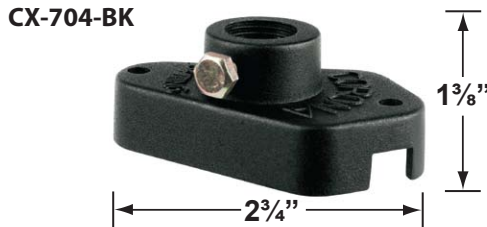

ACCESSORIES SHEET

PRODUCT # : CL-515

• Directional Lights

• Aluminum

Mounting Brackets

CX-700 Aluminum Bracket with 1/2" NPT
Finishes: **BK**- Black, **BZ**- Bronze, **GR**- Green,
GT- Granite, **RT**- Rust, **VG**- Verde Green,
WH- White

CX-704 Aluminum Oval Bracket with 1/2" NPT Female Hub
Finishes: **BK**- Black, **BZ**- Bronze, **GR**- Green,
GT- Granite, **RT**- Rust, **VG**- Verde Green,
WH- White