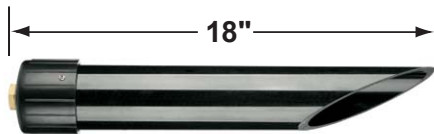

ACCESSORIES SHEET

PRODUCT # : CL-515

•Directional Lights

• Aluminum

Mounting Pedestals

- CX-601-BK 1" PVC Mounting Pedestal, ½" NPT, **Black**
- CX-601-VG 1" PVC Mounting Pedestal, ½" NPT, **Verde Green**
- CX-603-BK 3" PVC Mounting Pedestal, ½" NPT Female Brass Hub on top, **Black**
- CX-603-VG 3" PVC Mounting Pedestal, ½" NPT Female Brass Hub on top, **Verde Green**

CX-603-BK

- CX-604-BK 1" PVC Adjustable Mounting Pedestal, ½" NPT, **Black**
- CX-621-BK 1" PVC Cap, ½" NPT, **Black**
- CX-621-VG 1" PVC Cap, ½" NPT, **Verde Green**
- CX-622-BK 2" PVC Cap, ½" NPT, **Black**
- CX-622-VG 2" PVC Cap, ½" NPT, **Verde Green**
- CX-624-BK 3" PVC Cap, ½" NPT Female Brass Hub, **Black**
- CX-624-VG 3" PVC Cap, ½" NPT Female Brass Hub, **Verde Green**