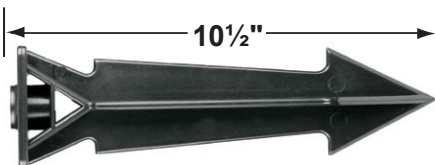

Ground Spikes

- CX-642-BK 8.5" ABS Spike, ½" NPT, **Black**
- CX-642-BZ 8.5" ABS Spike, ½" NPT, **Bronze**
- CX-643-BZ 8.5" ABS Spike, ½" NPT, **Bronze**

CX-647-BK

- CX-646-BK 8" ABS Spike, ½" NPT, **Black**
- CX-646-BR 8" ABS Spike, ½" NPT, **Natural Brass**
- CX-646-SS 8" ABS Spike, ½" NPT, **Stainless Steel**
- CX-647-BK 10.5" Heavy Duty ABS Spike, ½" NPT, **Black**

Mounting Canopies

- CX-701-BK Aluminum Round Canopy, ½" NPT, **Black**
- CX-702-BK Aluminum Rectangular Canopy, ½" NPT, **Black**
- CX-703 Aluminum tree mount canopy ½" NPT
  Finishes: **BK- Black, BZ- Bronze, GR- Green, GT- Granite, RT- Rust, VG- Verde Green, WH- White**
- CX-720 Aluminum Tree mount Canopy with 9" Rubber Strap stretches to 14"
  Finishes: **BK- Black, BZ- Bronze, GR- Green, GT- Granite, RT- Rust, VG- Verde Green, WH- White**
- CX-721 Aluminum Tree mount Canopy with 15" Rubber Strap stretches to 22"
  Finishes: **BK- Black, BZ- Bronze, GR- Green, GT- Granite, RT- Rust, VG- Verde Green, WH- White**
- CX-722 Aluminum Tree mount Canopy with 22" Rubber Strap stretches to 33"
  Finishes: **BK- Black, BZ- Bronze, GR- Green, GT- Granite, RT- Rust, VG- Verde Green, WH- White**
- CX-723 Aluminum Tree mount Canopy with 31" Rubber Strap stretches to 45"
  Finishes: **BK- Black, BZ- Bronze, GR- Green, GT- Granite, RT- Rust, VG- Verde Green, WH- White**

Mounting Risers

- CX-671 6" Aluminum Riser, ½" NPT Male/Female
  Finishes: **BK- Black, BZ- Bronze, GR- Green, GT- Granite, RT- Rust, VG- Verde Green, WH- White**
- CX-672 12" Aluminum Riser, ½" NPT Male/Female
  Finishes: **BK- Black, BZ- Bronze, GR- Green, GT- Granite, RT- Rust, VG- Verde Green, WH- White**
- CX-673 18" Aluminum Riser, ½" NPT Male/Female
  Finishes: **BK- Black, BZ- Bronze, GR- Green, GT- Granite, RT- Rust, VG- Verde Green, WH- White**