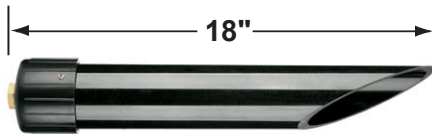

ACCESSORIES SHEET

PRODUCT # : CL-504-BK

• Directional Lights

• Aluminum

Mounting Pedestals

- CX-601-BK 1" PVC Mounting Pedestal, ½" NPT, **Black**
- CX-601-VG 1" PVC Mounting Pedestal, ½" NPT, **Verde Green**
- CX-603-BK 3" PVC Mounting Pedestal, ½" NPT Female Brass Hub on top, **Black**
- CX-603-VG 3" PVC Mounting Pedestal, ½" NPT Female Brass Hub on top, **Verde Green**

CX-603-BK

- CX-604-BK 1" PVC Adjustable Mounting Pedestal, ½" NPT, **Black**
- CX-621-BK 1" PVC Cap, ½" NPT, **Black**
- CX-621-VG 1" PVC Cap, ½" NPT, **Verde Green**
- CX-622-BK 2" PVC Cap, ½" NPT, **Black**
- CX-622-VG 2" PVC Cap, ½" NPT, **Verde Green**
- CX-624-BK 3" PVC Cap, ½" NPT Female Brass Hub, **Black**
- CX-624-VG 3" PVC Cap, ½" NPT Female Brass Hub, **Verde Green**