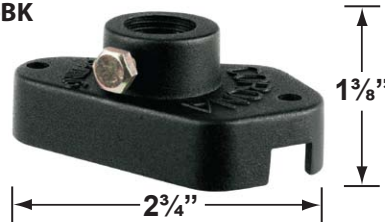

ACCESSORIES SHEET

PRODUCT # : CL-504-BK

•Directional Lights

•Aluminum

Mounting Brackets

CX-700 Aluminum Bracket with 1/2" NPT
Finishes: **BK**- Black, **BZ**- Bronze, **GR**- Green,
GT- Granite, **RT**- Rust, **VG**- Verde Green,
WH- White

CX-704 Aluminum Oval Bracket with 1/2" NPT Female Hub
Finishes: **BK**- Black, **BZ**- Bronze, **GR**- Green,
GT- Granite, **RT**- Rust, **VG**- Verde Green,
WH- White

Cable Connectors

CX-854 Direct Burial Silicone Filled Wire Nut, **Tan**
CX-858 Speedy Cable Connector, Supply Cable up to 10-2, **Black**
CX-839 Universal cable connector, Supply cable up to 8-2,
one/Pack **Black**

CX-704-BK