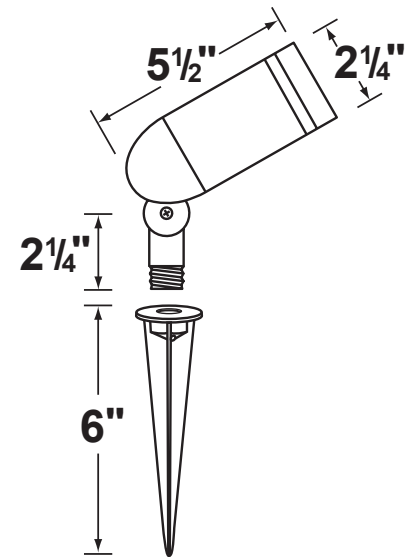

AVAILABLE LED LAMPS (Corona LED lamps have a five (5) year limited warranty against manufacturer's defects)

LAMP NUMBER	WATTS	BEAM		COLOR & TEMP.	RATED HOURS	HALOGEN EQUIVALENT
		SPREAD	LUMEN			
L-ED11-2.5W	2.5	38° FL	180	2700K	50,000	20 Watt

JOB INFORMATION

TYPE: _____ DATE: _____

JOB NAME & ADDRESS: _____

PRODUCT #: _____

TOTAL QUANTITY: _____

LAMP TYPE & WATTAGE: _____

TRANSFORMER: _____

CONTRACTOR: _____

SPECIFIER: _____

• When ordering LED lamp with a fixture your part number should follow the format below:

• **CL** - **product #** - **color** - **lamp** - **wattage**
CL - **504** - **BK** - **L-ED11** - **3W**

Example: CL-504-BZ-L-ED11-3W

• Corona Lighting reserves the right to make any change and/or improvement to the design and construction of this fixture without further notification.