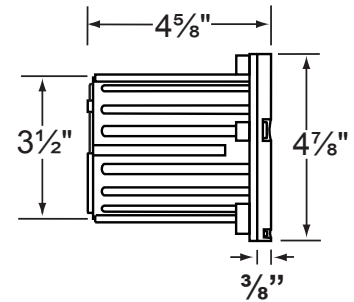

3.5W, 5W and 7W

AVAILABLE LED LAMPS

LAMP NUMBER	WATTS	BRAND	BEAM		COLOR & TEMP.	ORDER CODE
			SPREAD	LUMEN		
L-EDMR16-EP-3W-FL	3.5	EPISTAR	45° Flood	210	WW 2700K	MR16-EP-3W-FL
L-EDMR16-EP-5W-FL	5	EPISTAR	45° Flood	270	WW 2700K	MR16-EP-5W-FL
L-EDMR16-3W-WW-SP	3.5	CREE	15° Spot	210	WW 2700K	MR16-3W-WW-SP
L-EDMR16-3W-WW-FL	3.5	CREE	45° Flood	210	WW 2700K	MR16-3W-WW-FL
L-EDMR16-3W-WW-WF	3.5	CREE	60° Wide Flood	210	WW 2700K	MR16-3W-WW-WF
L-EDMR16-5W-WW-SP	5	CREE	15° Spot	270	WW 2700K	MR16-5W-WW-SP
L-EDMR16-5W-WW-FL	5	CREE	45° Flood	270	WW 2700K	MR16-5W-WW-FL
L-EDMR16-5W-WW-WF	5	CREE	60° Wide Flood	270	WW 2700K	MR16-5W-WW-WF
L-EDMR16-7W-WW-SP	7	CREE	15° Spot	430	WW 2700K	MR16-7W-WW-SP
L-EDMR16-7W-WW-FL	7	CREE	45° Flood	430	WW 2700K	MR16-7W-WW-FL
L-EDMR16-7W-WW-WF	7	CREE	60° Wide Flood	430	WW 2700K	MR16-7W-WW-WF

JOB INFORMATION

TYPE: _____ DATE: _____

JOB NAME & ADDRESS: _____

PRODUCT #:

TOTAL QUANTITY:

LAMP TYPE & WATTAGE:

TRANSFORMER:

CONTRACTOR:

SPECIFIER: