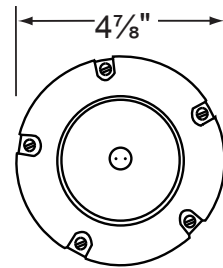

3.5W, 5W and 7W

AVAILABLE LED LAMPS

LAMP NUMBER	WATTS	BRAND	BEAM		COLOR & TEMP.	ORDER CODE
			SPREAD	LUMEN		
L-EDMR16-EP-3W-FL	3.5	EPISTAR	45° Flood	210	WW 2700K	MR16-EP-3W-FL
L-EDMR16-EP-5W-FL	5	EPISTAR	45° Flood	270	WW 2700K	MR16-EP-5W-FL
L-EDMR16-3W-WW-SP	3.5	CREE	15° Spot	210	WW 2700K	MR16-3W-WW-SP
L-EDMR16-3W-WW-FL	3.5	CREE	45° Flood	210	WW 2700K	MR16-3W-WW-FL
L-EDMR16-3W-WW-WF	3.5	CREE	60° Wide Flood	210	WW 2700K	MR16-3W-WW-WF
L-EDMR16-5W-WW-SP	5	CREE	15° Spot	270	WW 2700K	MR16-5W-WW-SP
L-EDMR16-5W-WW-FL	5	CREE	45° Flood	270	WW 2700K	MR16-5W-WW-FL
L-EDMR16-5W-WW-WF	5	CREE	60° Wide Flood	270	WW 2700K	MR16-5W-WW-WF
L-EDMR16-7W-WW-SP	7	CREE	15° Spot	430	WW 2700K	MR16-7W-WW-SP
L-EDMR16-7W-WW-FL	7	CREE	45° Flood	430	WW 2700K	MR16-7W-WW-FL
L-EDMR16-7W-WW-WF	7	CREE	60° Wide Flood	430	WW 2700K	MR16-7W-WW-WF

JOB INFORMATION

TYPE: _____ DATE: _____

JOB NAME & ADDRESS: _____

PRODUCT #:

TOTAL QUANTITY:

LAMP TYPE & WATTAGE:

TRANSFORMER:

CONTRACTOR:

SPECIFIER: