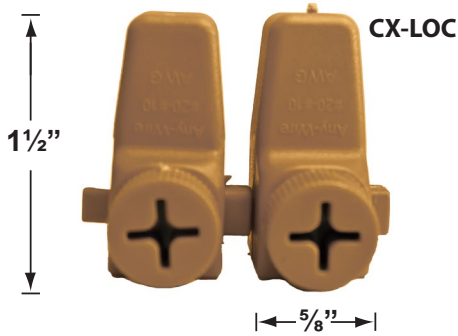

SPECIFICATION SHEET

PRODUCT # : CL-336

•Well Lights

•Stainless Steel

Fixture Specifications:

Housing: Stainless steel adjustable fixture, suspended inside areversible PVC sleeve with both flat and angle-cut options on either end.

Finish: Fixture is naturally finished stainless steel. PVC sleeve is only available in Black.

Lens: None.

Socket: Top grade adjustable (25° tilt), ceramic screw-in terminal

Lamp: 12V, Par 36 50W Max.
Available in LED (6W, 10W & 13W) or without lamp.
See Lamp Guide beow for more information.

Gasket: None.

Wiring: Fixture is prewired with a 5ft 18-2 SJT-W direct burial cord. Wire connector sold seperately. Silicone filled wire nut (**CX-854**) or quick locking wire connector (**CX-LOC**) are available from Corona Lighting.

CONTRACTOR:

SPECIFIER:

PRODUCT # : CL-336

• Well Lights

• Stainless Steel

Cable Connectors

- CX-854 Direct Burial Silicone Filled Wire Nut, **Tan**
- CX-858 Speedy Cable Connector, Supply Cable up to 10-2, **Black**
- CX-839 Universal cable connector, Supply cable up to 8-2, one/Pack **Black**
- CX-LOC Quick-Locking Silicone Filled Wire Connector, 25 Sets (50 per Pack)