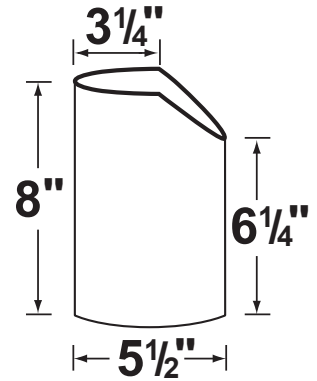

SPECIFICATION SHEET

PRODUCT # : CL-336

•Well Lights

•Stainless Steel

Fixture Specifications:

Housing: Stainless steel adjustable fixture, suspended inside areversible PVC sleeve with both flat and angle-cut options on either end.

Finish: Fixture is naturally finished stainless steel. PVC sleeve is only available in Black.

Lens: None.

Socket: Top grade adjustable (25° tilt), ceramic screw-in terminal

Lamp: 12V, Par 36 50W Max.
Available in LED (6W, 10W & 13W) or without lamp.
See Lamp Guide beow for more information.

Gasket: None.

Wiring: Fixture is prewired with a 5ft 18-2 SJT-W direct burial cord. Wire connector sold seperately. Silicone filled wire nut (**CX-854**) or quick locking wire connector (**CX-LOC**) are available from Corona Lighting.

Mounting: In-ground direct burial or concrete encasement. Use gravel for proper drainage. Angle cut end required when installed 3" above the ground surface.

Electrical Notes: A remote 12V transformer is required. Options are available from Corona Lighting. Voltage range for LED lamps are 9V-24V. Proper grease/lubricant is suggested on threaded parts during installation process.

Warranty: Limited lifetime warranty on fixture only, against manufacturer's defects.

AVAILABLE LED LAMPS (Corona LED lamps have a five (5) year limited warranty against manufacturer's defects)

LAMP NUMBER	WATTS	BEAM		COLOR & TEMP.	RATED HOURS	HALOGEN EQUIVALENT
		SPREAD	LUMEN			
L-ED36-6W-FL	6	45° Flood	610	2700K	50,000	35 Watt
L-ED36-6W-WF	6	60° Wide Flood	610	2700K	50,000	35 Watt
L-ED36-10W-FL	10	45° Flood	800	2700K	50,000	50 Watt
L-ED36-10W-WF	10	60° Wide Flood	800	2700K	50,000	50 Watt
L-ED36-13W-FL	13	45° Flood	1150	2700K	50,000	75 Watt
L-ED36-13W-WF	13	60° Wide Flood	1150	2700K	50,000	75 Watt

For more additional Lamps, and accessories visit Coronalighting.com

JOB INFORMATION

TYPE: _____ DATE: _____

JOB NAME & ADDRESS:

PRODUCT #:

TOTAL QUANTITY:

LAMP TYPE & WATTAGE:

TRANSFORMER:

CONTRACTOR:

SPECIFIER: