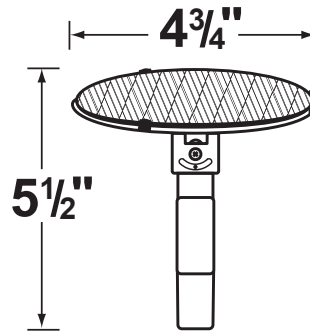

SPECIFICATION SHEET

PRODUCT # : CL-336

•Well Lights

•Stainless Steel

Fixture Specifications:

Housing: Stainless steel adjustable fixture, suspended inside areversible PVC sleeve with both flat and angle-cut options on either end.

Finish: Fixture is naturally finished stainless steel. PVC sleeve is only available in Black.

Lens: None.

Socket: Top grade adjustable (25° tilt), ceramic screw-in terminal

Lamp: 12V, Par 36 50W Max.
Available in LED (6W, 10W & 13W) or without lamp.
See Lamp Guide beow for more information.

Gasket: None.

Wiring: Fixture is prewired with a 5ft 18-2 SJT-W direct burial cord. Wire connector sold seperately. Silicone filled wire nut (**CX-854**) or quick locking wire connector (**CX-LOC**) are available from Corona Lighting.

Mounting: In-ground direct burial or concrete encasement. Use gravel for proper drainage. Angle cut end required when installed 3" above the ground surface.

Electrical Notes: A remote 12V transformer is required. Options are available from Corona Lighting. Voltage range for LED lamps are 9V-24V. Proper grease/lubricant is suggested on threaded parts during installation process.

Warranty: Limited lifetime warranty on fixture only, against manufacturer's defects.

AVAILABLE LED LAMPS (Corona LED lamps have a five (5) year limited warranty against manufacturer's defects)

LAMP NUMBER	WATTS	BEAM		COLOR & TEMP.	RATED HOURS	HALOGEN EQUIVALENT
		SPREAD	LUMEN			
L-ED36-6W-FL	6	45° Flood	610	2700K	50,000	35 Watt
L-ED36-6W-WF	6	60° Wide Flood	610	2700K	50,000	35 Watt
L-ED36-10W-FL	10	45° Flood	800	2700K	50,000	50 Watt
L-ED36-10W-WF	10	60° Wide Flood	800	2700K	50,000	50 Watt
L-ED36-13W-FL	13	45° Flood	1150	2700K	50,000	75 Watt
L-ED36-13W-WF	13	60° Wide Flood	1150	2700K	50,000	75 Watt

For more additional Lamps, and accessories visit Coronalighting.com

JOB INFORMATION

TYPE: _____ DATE: _____

JOB NAME & ADDRESS:

PRODUCT #:

TOTAL QUANTITY:

LAMP TYPE & WATTAGE:

TRANSFORMER:

CONTRACTOR:

SPECIFIER: