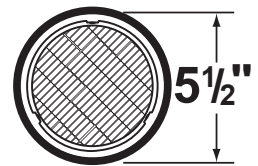

SPECIFICATION SHEET

PRODUCT # : CL-336

•Well Lights

•Stainless Steel

Fixture Specifications:

Housing: Stainless steel adjustable fixture, suspended inside areversible PVC sleeve with both flat and angle-cut options on either end.

Finish: Fixture is naturally finished stainless steel. PVC sleeve is only available in Black.

Lens: None.

Socket: Top grade adjustable (25° tilt), ceramic screw-in terminal

Lamp: 12V, Par 36 50W Max.
Available in LED (6W, 10W & 13W) or without lamp.
See Lamp Guide beow for more information.

Gasket: None.

Wiring: Fixture is prewired with a 5ft 18-2 SJT-W direct burial cord. Wire connector sold seperately. Silicone filled wire nut (**CX-854**) or quick locking wire connector (**CX-LOC**) are available from Corona Lighting.

Mounting: In-ground direct burial or concrete encasement. Use gravel for proper drainage. Angle cut end required when installed 3" above the ground surface.

Electrical Notes: A remote 12V transformer is required. Options are available from Corona Lighting. Voltage range for LED lamps are 9V-24V. Proper grease/lubricant is suggested on threaded parts during installation process.

Warranty: Limited lifetime warranty on fixture only, against manufacturer's defects.

AVAILABLE LED LAMPS (Corona LED lamps have a five (5) year limited warranty against manufacturer's defects)

LAMP NUMBER	WATTS	BEAM		COLOR & TEMP.	RATED HOURS	HALOGEN EQUIVALENT
		SPREAD	LUMEN			
L-ED36-6W-FL	6	45° Flood	610	2700K	50,000	35 Watt
L-ED36-6W-WF	6	60° Wide Flood	610	2700K	50,000	35 Watt
L-ED36-10W-FL	10	45° Flood	800	2700K	50,000	50 Watt
L-ED36-10W-WF	10	60° Wide Flood	800	2700K	50,000	50 Watt
L-ED36-13W-FL	13	45° Flood	1150	2700K	50,000	75 Watt
L-ED36-13W-WF	13	60° Wide Flood	1150	2700K	50,000	75 Watt

For more additional Lamps, and accessories visit Coronalighting.com

JOB INFORMATION

TYPE: _____ DATE: _____

JOB NAME & ADDRESS:

PRODUCT #:

TOTAL QUANTITY:

LAMP TYPE & WATTAGE:

TRANSFORMER:

CONTRACTOR:

SPECIFIER: