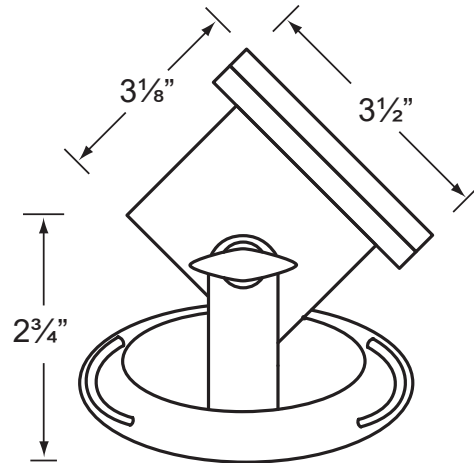

SPECIFICATION SHEET

PRODUCT # : CL-311-AB

• Underwater

• Cast Brass

Fixture Specifications:

Housing: Corrosion resistant cast brass.

Faceplate: Cast brass with 316 marine grade stainless steel screws.

Finish : **AB- Antique Bronze.** Natural toning process. AB finish will vary due to artistic process. Also available in **BR- Natural Brass**

Lens: Clear, tempered, and heat resistant glass.

Socket: Top grade fixed ceramic bi-pin socket.

Lamp: 12V, MR-16, 50W max. Available in LED (3.5W & 5W) or without lamp. See the Lamp Guide below for more information.

Gasket: Silicone "O" ring seals faceplate to housing providing water tight protection.

Wiring: Fixture is prewired with a 30-ft 18-2 SJT-W water resistant cord. Longer cord length is also available.

Mounting: Fully adjustable arms with thumb screws to provide light aiming. Fixture is mounted on a heavy duty brass bracket for a firm and stable underwater placement.

Electrical Notes: A remote 12V transformer is required. Options are available from Corona Lighting. Voltage range for LED lamps are 9V-17V.

Applications: To be used in fountains, ponds, and waterfalls. Do not use in swimming pools, lakes or spas.

Warranty: Limited lifetime warranty on fixture against manufacturer's defects.

3.5W and 5W

AVAILABLE LED LAMPS (Corona LED lamps have a five (5) year limited warranty against manufacturer's defects)

LAMP NUMBER	WATTS	BEAM		COLOR & TEMP.	RATED HOURS	HALOGEN EQUIVALENT
		SPREAD	LUMEN			
L-ED16-3W-SP	3.5	15° Spot	270	2700K	50,000	25 Watt
L-ED16-3W-FL	3.5	45° Flood	270	2700K	50,000	25 Watt
L-ED16-3W-WF	3.5	60° Wide Flood	270	2700K	50,000	25 Watt
L-ED16-5W-SP	5	15° Spot	350	2700K	50,000	40 Watt
L-ED16-5W-FL	5	45° Flood	350	2700K	50,000	40 Watt
L-ED16-5W-WF	5	60° Wide Flood	350	2700K	50,000	40 Watt
L-ED16-COB5W-SP	5	15° Spot	450	2700K	50,000	50 Watt
L-ED16-COB5W-FL	5	38° Flood	450	2700K	50,000	50 Watt
L-ED16-COB5W-WF	5	60° Wide Flood	450	2700K	50,000	50 Watt
L-ED16-COB5W-SP3K	5	15° Spot	470	3000K	50,000	50 Watt
L-ED16-COB5W-FL3K	5	38° Flood	470	3000K	50,000	50 Watt
L-ED16-COB5W-WF3K	5	60° Wide Flood	470	3000K	50,000	50 Watt

■ Single color MR-16 LED available in AMBER, BLUE, GREEN, PURPLE, RED and VIOLET

JOB INFORMATION

TYPE: _____ DATE: _____

JOB NAME & ADDRESS: _____

PRODUCT #: _____

TOTAL QUANTITY: _____

LAMP TYPE & WATTAGE: _____

TRANSFORMER: _____

CONTRACTOR: _____

SPECIFIER: _____

• When ordering LED lamp with a fixture your part number should follow the format below:

• CL - **product #** - **lamp** - **wattage** - **lamp angle**

CL - 311-AB - L-ED16 - 5W - FL

Example: CL-311-AB-L-ED16-5W-FL

• Corona Lighting reserves the right to make any change and/or improvement to the design and construction of this fixture without further notification.