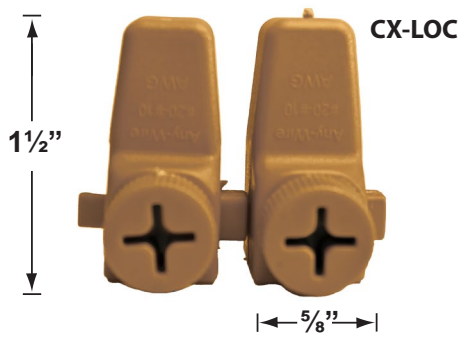

# ACCESSORIES SHEET

### Cable Connectors

- CX-854 Direct Burial Silicone Filled Wire Nut, **Tan**
- CX-858 Speedy Cable Connector, Supply Cable up to 10-2, **Black**
- CX-839 Universal cable connector, Supply cable up to 8-2, one/Pack **Black**
- CX-LOC Quick-Locking Silicone Filled Wire Connector, 25 Sets (50 per Pack)