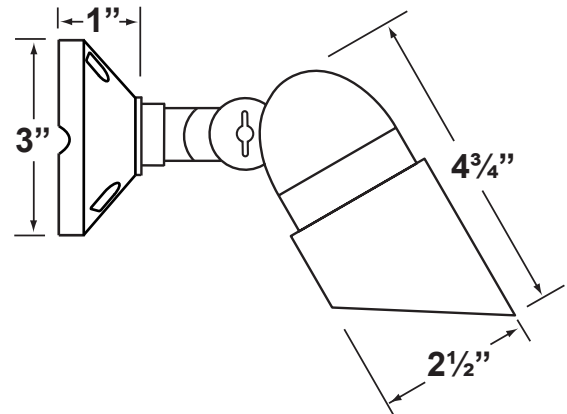

SPECIFICATION SHEET

PRODUCT # : CL-105

•Down Lights

•Aluminum

Fixture Specifications:

Housing: Diecast aluminum. 360 degree rotatable shroud.

Finish: Polyester UV Powder Coated, available in **BK-Black**, **BZ-Bronze**, **GT- Granite**, **RT-Rust**, **VG- Verde Green**, **WH- White**.

Lens: Clear, tempered, and heat resistant flat glass.

Socket: Top grade ceramic bi-pin socket, with retention clip

Lamp: 12V, MR-16, 50W max.
Available in LED (3.5W & 5W) or without lamp.
See the Lamp Guide below for more information.

Wiring: Fixture is prewired with a 3-ft 18-2 SPT2-W direct burial cord. Wire connector available separately. Universal connector (**CX-839**), silicone filled wire nut (**CX-854**) or quick locking wire connector (**CX-LOC**) may be ordered to Corona Lighting.

Gasket: Silicone "O" ring seals face plate to housing providing weather-tight protection.

Knuckle: Die cast aluminum adjustable knuckle with wing screw, and 1/2" NPT threaded male hub on bottom.

Mounting: Aluminum mounting canopy with 1/2" NPT threaded female hub.

Electrical Notes: A remote 12V transformer is required. Options are available from Corona Lighting. Voltage range for LED lamps are 9V-17V. Some assembly needed. Proper grease/lubricant is suggested on threaded parts during installation.

Warranty: One (1) year warranty on fixture housing against manufacturer's defects.

3.5W and 5W

AVAILABLE LED LAMPS (Corona LED lamps have a five (5) year limited warranty against manufacturer's defects)

LAMP NUMBER	WATTS	BEAM		COLOR & TEMP.	RATED HOURS	HALOGEN EQUIVALENT
		SPREAD	LUMEN			
L-ED16-3W-SP	3.5	15° Spot	270	2700K	50,000	25 Watt
L-ED16-3W-FL	3.5	45° Flood	270	2700K	50,000	25 Watt
L-ED16-3W-WF	3.5	60° Wide Flood	270	2700K	50,000	25 Watt
L-ED16-5W-SP	5	15° Spot	350	2700K	50,000	40 Watt
L-ED16-5W-FL	5	45° Flood	350	2700K	50,000	40 Watt
L-ED16-5W-WF	5	60° Wide Flood	350	2700K	50,000	40 Watt
L-ED16-COB5W-SP	5	15° Spot	450	2700K	50,000	50 Watt
L-ED16-COB5W-FL	5	38° Flood	450	2700K	50,000	50 Watt
L-ED16-COB5W-WF	5	60° Wide Flood	450	2700K	50,000	50 Watt
L-ED16-COB5W-SP3K	5	15° Spot	470	3000K	50,000	50 Watt
L-ED16-COB5W-FL3K	5	38° Flood	470	3000K	50,000	50 Watt
L-ED16-COB5W-WF3K	5	60° Wide Flood	470	3000K	50,000	50 Watt

■ Single color MR-16 LED available in AMBER, BLUE, GREEN, PURPLE, RED and VIOLET

JOB INFORMATION

TYPE: _____ DATE: _____

JOB NAME & ADDRESS: _____

PRODUCT #: _____

TOTAL QUANTITY: _____

LAMP TYPE & WATTAGE: _____

TRANSFORMER: _____

CONTRACTOR: _____

SPECIFIER: _____

• When ordering LED lamp with a fixture your part number should follow the format below:

• CL - **product #** - **color** - **lamp** - **wattage** - **lamp angle**

CL - 105 - BK - L-ED16 - 5W - FL

Example: CL-105-BK-L-ED16-5W-FL

• Corona Lighting reserves the right to make any change and/or improvement to the design and construction of this fixture without further notification.