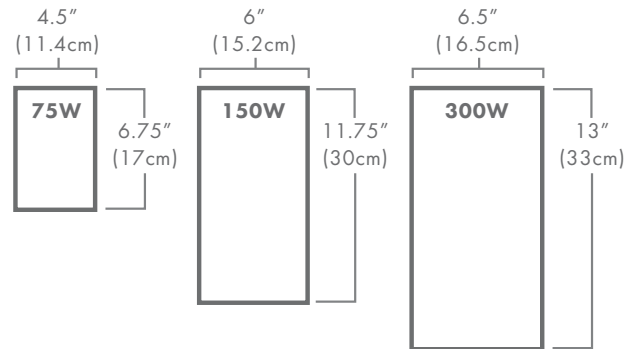

TRANSFORMER

DESCRIPTION

The Brilliance LED Transformer is a high-quality, stainless steel cased, & multi tap. Available in 3 wattages, it is sure to accomplish any level of project and work beautifully with the Brilliance LED line.

FEATURES

- UL 1838 compliant
- Secondary circuit breaker
- Photocell compatible
- 5 1/2" and 3/4" knockouts
- Removable bottom
- 6ft Grounded plug
- Multi tap: 12V & 15V (75W)
- Multi tap: 12V, 13V, 14V, & 15V (150W/300W)
- Analog timer (75W)
- Digital timer (150W/300W)

Wattage	75, 150, 300
Finish	Stainless Steel
Warranty (years)	10