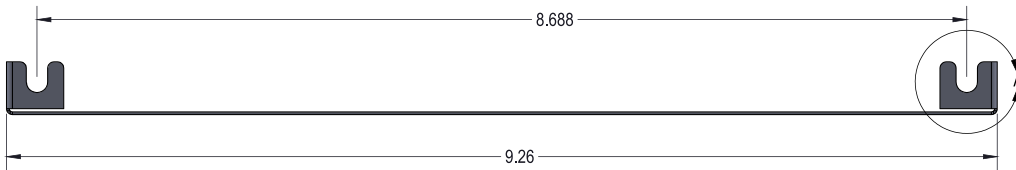

3 LED LIGHT BAR MOUNTING BRACKET

6 LED LIGHT BAR MOUNTING BRACKET

9 LED LIGHT BAR MOUNTING BRACKET

**LIGHT BAR SHIELD
3 LED**

**LIGHT BAR SHIELD
6 LED**