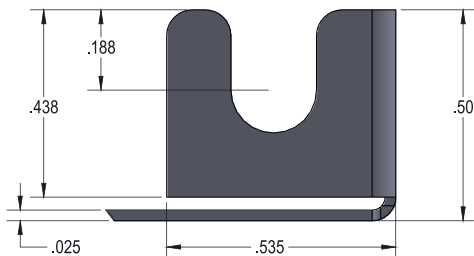

3 LED LIGHT BAR MOUNTING BRACKET

6 LED LIGHT BAR MOUNTING BRACKET

9 LED LIGHT BAR MOUNTING BRACKET

**LIGHT BAR SHIELD
3 LED**

**LIGHT BAR SHIELD
6 LED**