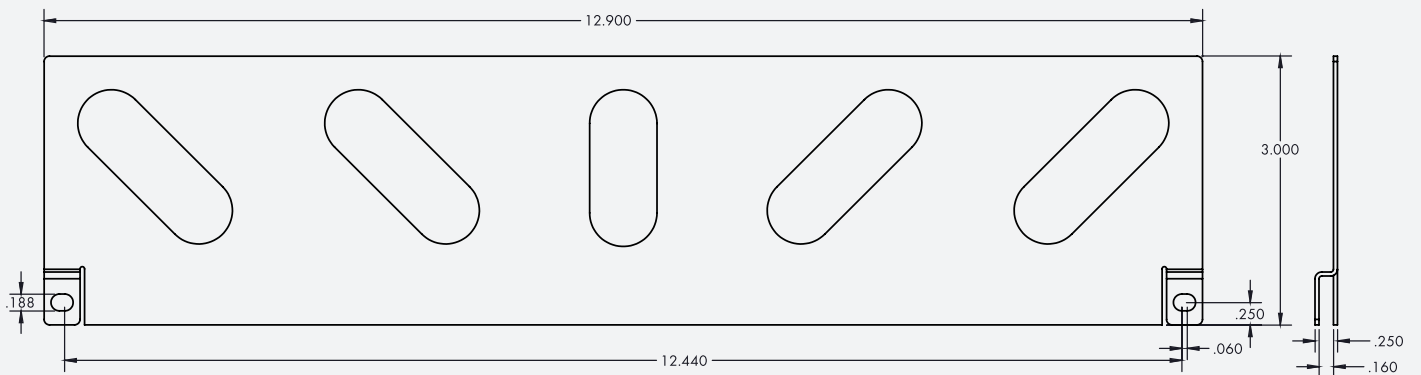

3 LED LIGHT BAR MOUNTING BRACKET

6 LED LIGHT BAR MOUNTING BRACKET

9 LED LIGHT BAR MOUNTING BRACKET

**LIGHT BAR SHIELD
3 LED**

**LIGHT BAR SHIELD
6 LED**