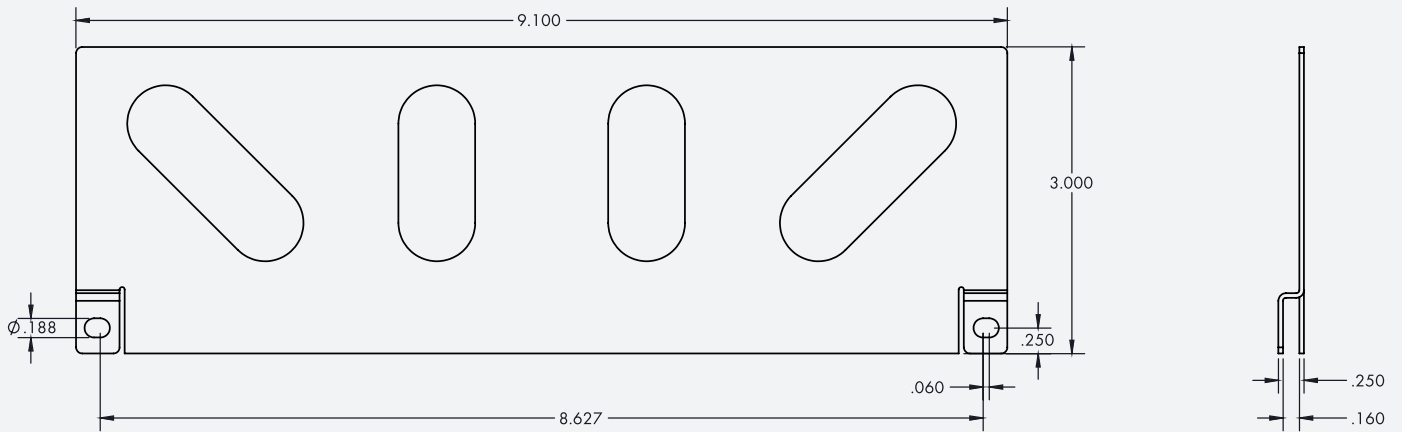

3 LED LIGHT BAR MOUNTING BRACKET

6 LED LIGHT BAR MOUNTING BRACKET

9 LED LIGHT BAR MOUNTING BRACKET

**LIGHT BAR SHIELD
3 LED**

**LIGHT BAR SHIELD
6 LED**