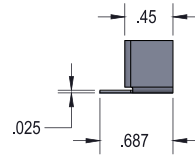

3 LED LIGHT BAR MOUNTING BRACKET

6 LED LIGHT BAR MOUNTING BRACKET

9 LED LIGHT BAR MOUNTING BRACKET

**LIGHT BAR SHIELD
3 LED**

**LIGHT BAR SHIELD
6 LED**