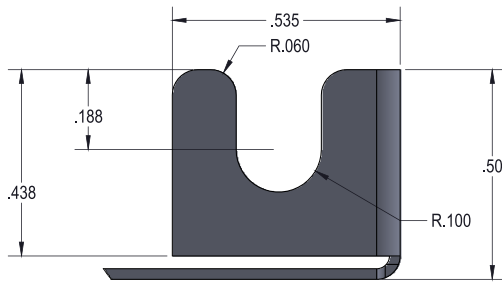

3 LED LIGHT BAR MOUNTING BRACKET

6 LED LIGHT BAR MOUNTING BRACKET

9 LED LIGHT BAR MOUNTING BRACKET

**LIGHT BAR SHIELD
3 LED**

**LIGHT BAR SHIELD
6 LED**