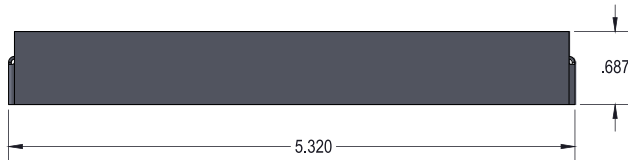

3 LED LIGHT BAR MOUNTING BRACKET

6 LED LIGHT BAR MOUNTING BRACKET

9 LED LIGHT BAR MOUNTING BRACKET

**LIGHT BAR SHIELD
3 LED**

**LIGHT BAR SHIELD
6 LED**