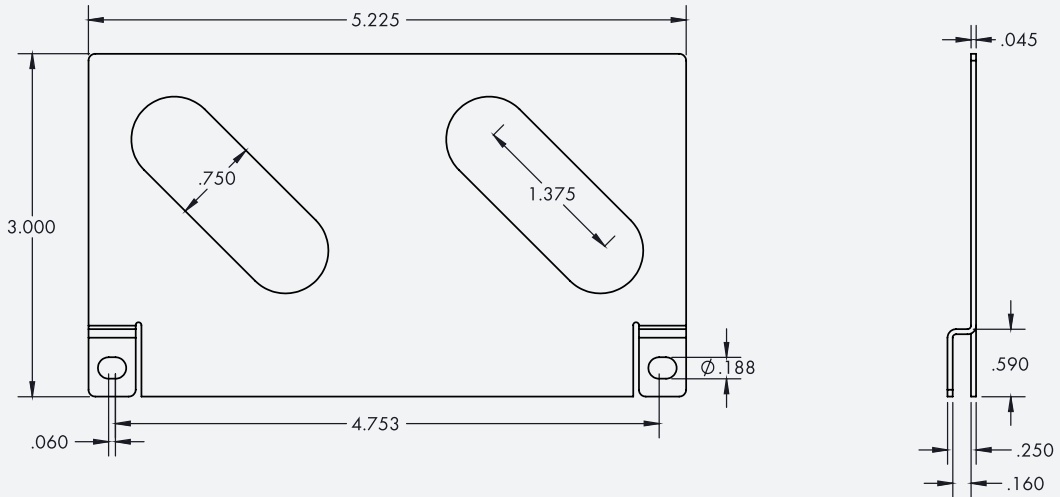

3 LED LIGHT BAR MOUNTING BRACKET

6 LED LIGHT BAR MOUNTING BRACKET

9 LED LIGHT BAR MOUNTING BRACKET

**LIGHT BAR SHIELD
3 LED**

**LIGHT BAR SHIELD
6 LED**