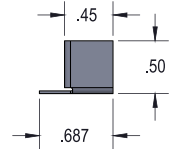

3 LED LIGHT BAR MOUNTING BRACKET

6 LED LIGHT BAR MOUNTING BRACKET

9 LED LIGHT BAR MOUNTING BRACKET

**LIGHT BAR SHIELD
3 LED**

**LIGHT BAR SHIELD
6 LED**