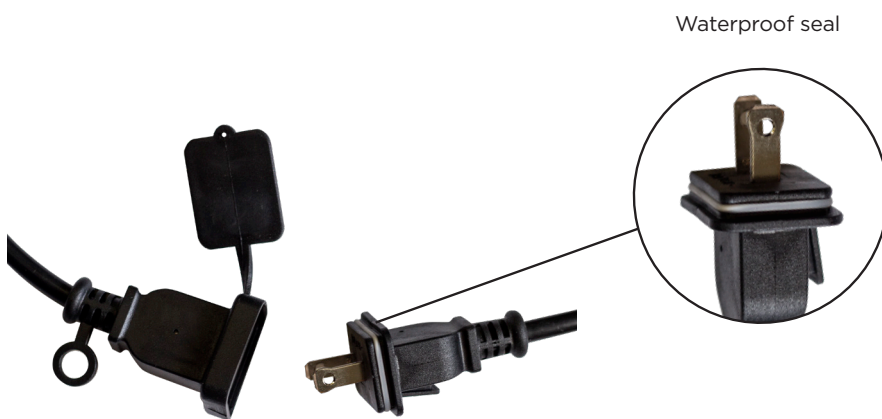

BRILLIANCE BISTRO STRING LIGHT

120VAC

The Brilliance Bistro String Light is designed with **2-way mounting holes** for easy installation. The connection points are weather-sealed, making all 48 feet of string outdoor ready. The kit comes complete with 24 S14 Filament 2Watt, 2700K lamps. This product has a two year warranty.