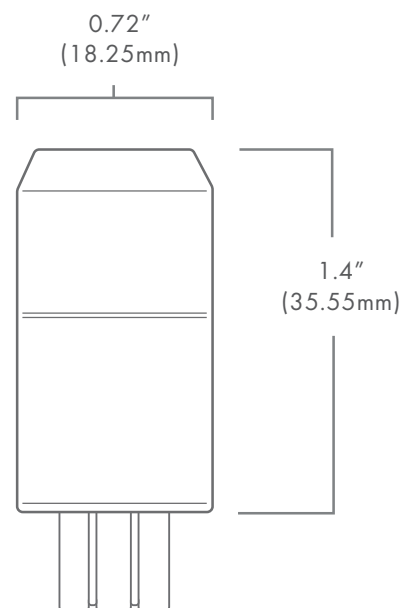

BEACON T-5

DESCRIPTION

The Brilliance LED Beacon T-5 Wedge is a sub-compact LED that utilizes the Epistar chipset and features Brilliance LED's multi-directional beam pattern. This T-5 is energy efficient and water resistant, designed specifically for landscape retrofit application, and ideal for pathway lighting fixtures and step lights.

FEATURES

- Ceramic technology
- Dimmable with most magnetic transformers

Wattage	2
Lumens	200
Beam Spread	Omni-directional
Kelvin Temperature	2700, 3000, 5700
Operating Range	8-25 VAC
Replaces	20W Halogen
CRI	84
IP	65
Chipset	Epistar
Lamp Life (hours)	35,000
Warranty (years)	5

Part Number: **BRI-BEACON-T5-XXXX**

|
Kelvin