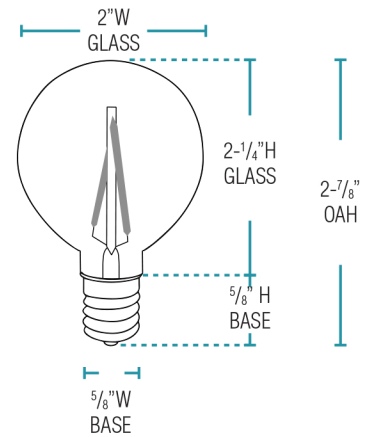

12V FILAMENT LED

LED-BK-G50-1-12-FIL

WATTAGE	1W
KELVIN	2400K
LUMENS	45
DIMMABLE	YES*
VOLTAGE	11V AC - 13V AC
BASE	INTERMEDIATE (E17)

120V FILAMENT LED

LED-BK-G50-1-120-FIL

WATTAGE	1W
KELVIN	2400K
LUMENS	100
DIMMABLE	YES
VOLTAGE	120V AC
BASE	INTERMEDIATE (E17)

G50 LAMP DIMENSIONS

Dimensions for all G50 lamps on this page.

*PRIMARY SIDE DIMMING: Requires LED magnetic low voltage (MLV) or LED electronic low voltage (ELV) dimmable transformer and compatible LED dimmer (MLV OR ELV) For more information see installation guidelines
 + Fully tested with Lutron Diva (DVLV-600P) dimmer and Lightcraft dimmable transformers