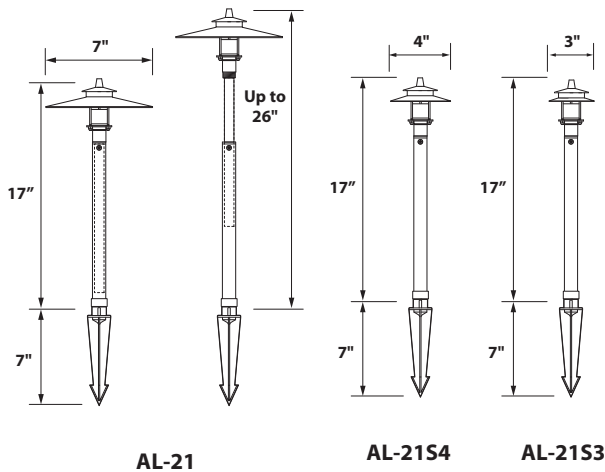

SPECIFICATIONS

CONSTRUCTION: Spun copper 7" china hat with matching extruded 12" stanchion and 12" telescopic interior stem for height adjustability up to 26"; with brass accents.

AL-21S4: Copper 4" China hat with matching 12" **fixed** stem

LENS: Clear polysilicate glass tube

SOCKET: High temperature ceramic GZ4 bi-pin with 250° C silicone lead wires

WIRING: Black 3 foot 18/2 zip cord from base of fixture (12v only)

For 25 foot 16/2 fixture lead wire add -25F to catalog number.

CONNECTION: FA-05 Quick Connector (not supplied) from fixture to main cable (12/2, 10/2 or 8/2 only)

MOUNTING: FA-03-RX Brass 7" stake, tapped 1/2" NPS

FINISH: Unfinished copper. Optional finishes available.

ORDERING INFORMATION

CATALOG NO.	DESCRIPTION	LAMP	SHIP WEIGHT
AL-21-HBPCOP	Copper 7" China Hat with adjustable stem	20w T3 Halogen BP	3.0 lbs.
AL-21S4-HBPCOP	Copper 4" China Hat with fixed Stem	20w T3 Halogen BP	3.0 lbs.
AL-21S3-HBPCOP	Copper 3" China Hat with fixed Stem	20w T3 Halogen BP	3.0 lbs.