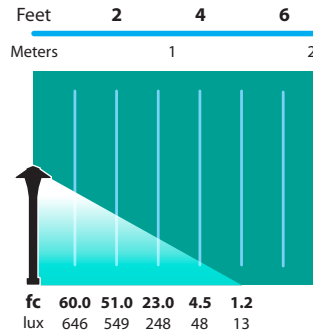

AREA LIGHTS AL-21 SERIES

TYPE

MOUNTING ACCESSORIES