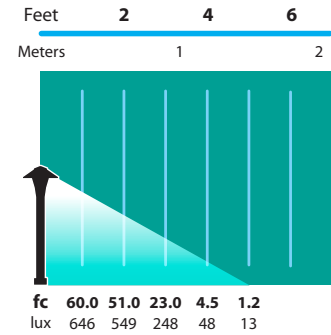

AREA LIGHTS AL-21 SERIES

TYPE