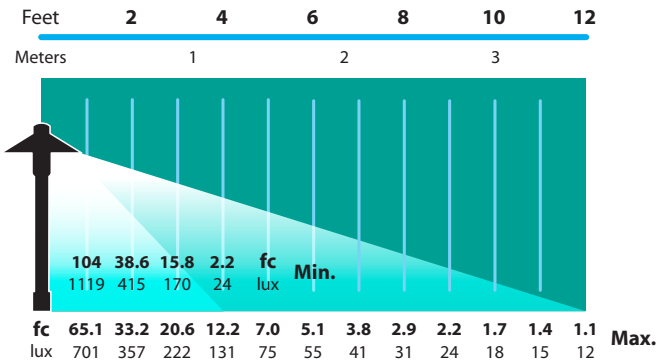

AREA LIGHTS AL-21 SERIES

TYPE