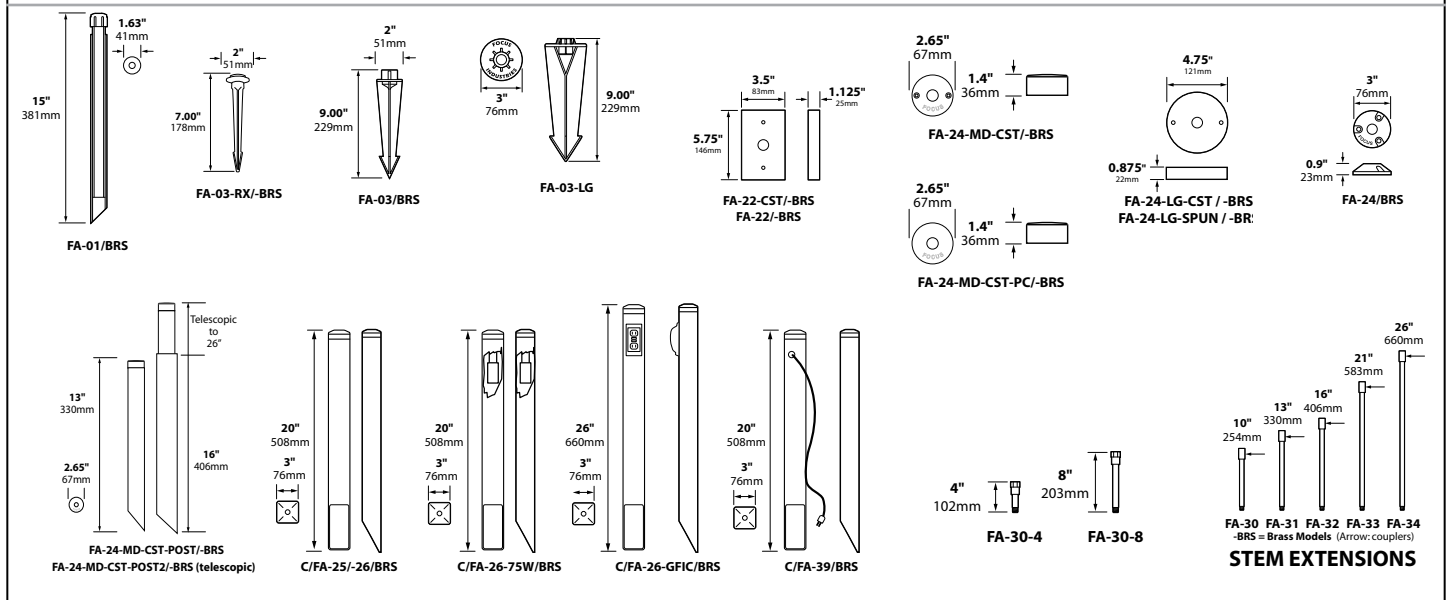

MOUNTING ACCESSORIES

JOB INFORMATION

Type: _____ Date: _____

Job Name: _____

Cat. No.: _____

Lamp(s): _____

Specifier: _____

Contractor: _____

Notes: _____

FOCUS INDUSTRIES INC.
25301 COMMERCENTRE DRIVE
LAKE FOREST, CA 92630

www.focusindustries.com
sales@focusindustries.com
(949) 830-1350 • FAX (949) 830-3390

Black Texture (Standard)	Antique Verde	Bronze Texture	Camel	White Texture	Hunter Texture	Rust	Weathered Iron	Weathered Brown	Stucco	Rubbed Verde	Chrome Powder	Acid Rust	Acid Verde	Black Acid Treatment
-BLT	-ATV	-BRT	-CAM	-WTX	-HTX	-RST	-WIR	-WBR	-STU	-RBV	-CPR	-BAR/CAR	-BAV/CAV	-BAT