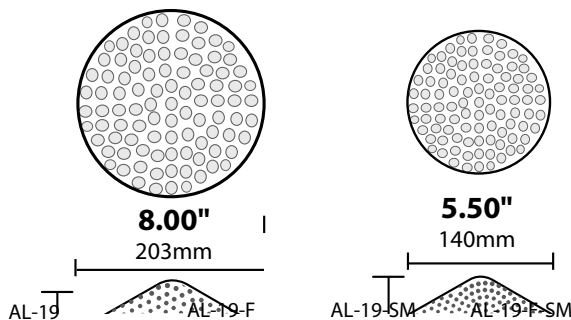

MOUNTING ACCESSORIES

JOB INFORMATION

Type: _____ Date: _____

Job Name: _____

Cat. No.: _____

Lamp(s): _____

Specifier: _____

Contractor: _____

Notes: _____

FOCUS INDUSTRIES INC.
25301 COMMERCENTRE DRIVE
LAKE FOREST, CA 92630

www.focusindustries.com
sales@focusindustries.com
(949) 830-1350 • FAX (949) 830-3390

Black Texture (Standard)	Antique Verde	Bronze Texture	Camel	White Texture	Hunter Texture	Rust	Weathered Iron	Weathered Brown	Stucco	Rubbed Verde	Chrome Powder	Acid Rust	Acid Verde	Black Acid Treatment
-BLT	-ATV	-BRT	-CAM	-WTX	-HTX	-RST	-WIR	-WBR	-STU	-RBV	-CPR	-BAR/CAR	-BAV/CAV	-BAT