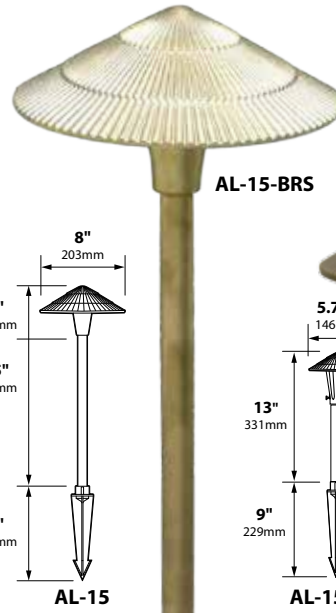

AREA LIGHTS AL-15 SERIES

TYPE

SPECIFICATIONS

CONSTRUCTION: Cast aluminum or cast brass Tiki Hat; matching extruded aluminum or brass stanchion

LAMP SUPPLIED: 18w S8 #1141; 1200 hours average rating (25w max.)

LAMP OPTIONS: We recommend 3w 50,000 hours average rating OMNI-3 LED (-LED3) or OMNI-3 Super Saver (-LED3SS) 10,000 hours average rating 20w Xenon (-X) or 20w Halogen (-H)

SOCKET: Single contact bayonet, brass nickel plated lamp socket screw shell (Ba15s); double contact bayonet base (Ba15d) for 120v, both with 200°C silicone lead wires

WIRING: Black 3 foot 18/2 zip cord from base of fixture (12v only)

For 25 foot 16/2 fixture lead wire add -25F to catalog number.

120v Standard wiring

CONNECTION: FA-05 Quick Connector (not supplied) from fixture to main cable (12/2, 10/2 or 8/2 only) 12v only

MOUNTING: FA-03 black 9" ABS stake, tapped 1/2" NPS

FINISH: Aluminum-Black texture polyester powder coat. Optional finishes available. Brass-Unfinished brass. Optional finishes available.

AL-15-BRS

AL-15-SM

ORDERING INFORMATION

CATALOG NO.	DESCRIPTION	LAMP	SHIP WEIGHT
AL-15-BLT	Cast Aluminum 8" Tiki Hat	18w S8 #1141	3.0 lbs.
AL-15-BRS	Cast Brass 8" Tiki Hat	18w S8 #1141	6.0 lbs.
AL-15-SM-BLT	Cast Aluminum 5.75" Tiki Hat	18w S8 #1141	2.0 lbs.
AL-15-SM-BRS	Cast Brass 5.75" Tiki Hat	18w S8 #1141	4.0 lbs.

MOUNTING ACCESSORIES

7.00" 178mm
2" 51mm
9.00" 229mm
FA-03-RX/-BRS
FA-03/BRS
Telescopic to 26"
1.63" 41mm
13" 330mm
2.65" 67mm
FA-01/BRS
FA-24-MD-CST-POST/-BRS
FA-24-MD-CST-POST2/-BRS (telescopic)
C/FA-25/-26/BRS
9.00" 229mm
3" 76mm
FA-03-LG
0.9" 23mm
FA-24/BRS
3" 76mm
FA-24/BRS
3.5" 89mm
1.125" 28mm
FA-22-CST/-BRS
FA-22/BRS
2.65" 67mm
1.4" 36mm
FA-24-MD-CST/-BRS
0.875" 22mm
4.75" 121mm
FA-24-LG-CST /-BRS
FA-24-LG-SPLIN /-BRS
2.65" 67mm
1.4" 36mm
FA-24-MD-CST-PC/-BRS
10" 254mm
13" 330mm
16" 406mm
21" 533mm
26" 660mm
FA-30 FA-31 FA-32 FA-33 FA-34
-BRS = Brass Models (Arrow: couplers)
STEM EXTENSIONS
4" 102mm
8" 203mm
FA-30-4
FA-30-8

BEAM/GLARE CONTROL ACCESSORIES

FA-97-15	AL-01 Sprinkler Guard / Glare Shield
FA-97-155M	AL-01-SM Sprinkler Guard / Glare Shield
-AH	Add to catalog # for Adjustable Hub