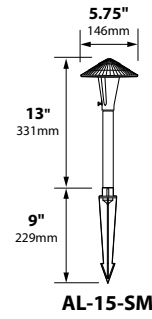

AL-15-SM

ORDERING INFORMATION

CATALOG NO.	DESCRIPTION	LAMP	SHIP WEIGHT
AL-15-BLT	Cast Aluminum 8" Tiki Hat	18w S8 #1141	3.0 lbs.
AL-15-BRS	Cast Brass 8" Tiki Hat	18w S8 #1141	6.0 lbs.
AL-15-SM-BLT	Cast Aluminum 5.75" Tiki Hat	18w S8 #1141	2.0 lbs.
AL-15-SM-BRS	Cast Brass 5.75" Tiki Hat	18w S8 #1141	4.0 lbs.

MOUNTING ACCESSORIES

7.00" 178mm
2" 51mm
9.00" 229mm
FA-03-RX/-BRS
FA-03/BRS
Telescopic to 26"
1.63" 41mm
13" 330mm
2.65" 67mm
FA-01/BRS
FA-24-MD-CST-POST/-BRS
FA-24-MD-CST-POST2/-BRS (telescopic)
C/FA-25/-26/BRS
9.00" 229mm
3" 76mm
FA-03-LG
0.9" 23mm
FA-24/BRS
3" 76mm
FA-24/BRS
3.5" 89mm
1.125" 28mm
FA-22-CST/-BRS
FA-22/BRS
2.65" 67mm
1.4" 36mm
FA-24-MD-CST/-BRS
0.875" 22mm
4.75" 121mm
FA-24-LG-CST /-BRS
FA-24-LG-SPLIN /-BRS
2.65" 67mm
1.4" 36mm
FA-24-MD-CST-PC/-BRS
10" 254mm
13" 330mm
16" 406mm
21" 533mm
26" 660mm
FA-30 FA-31 FA-32 FA-33 FA-34
-BRS = Brass Models (Arrow: couplers)
STEM EXTENSIONS
4" 102mm
8" 203mm
FA-30-4
FA-30-8

BEAM/GLARE CONTROL ACCESSORIES

FA-97-15	AL-01 Sprinkler Guard / Glare Shield
FA-97-155M	AL-01-SM Sprinkler Guard / Glare Shield
-AH	Add to catalog # for Adjustable Hub