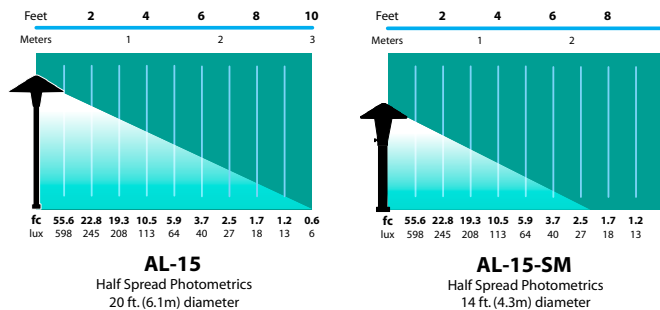

LIGHT DISTRIBUTIONS AND PHOTOMETRICS

JOB INFORMATION

Type: _____ Date: _____

Job Name: _____

Cat. No.: _____

Lamp(s): _____

Specifier: _____

Contractor: _____

Notes: _____

FOCUS INDUSTRIES INC.
25301 COMMERCENTRE DRIVE
LAKE FOREST, CA 92630

www.focusindustries.com
sales@focusindustries.com
(949) 830-1350 • FAX (949) 830-3390

Black Texture (Standard)	Antique Verde	Bronze Texture	Camel	White Texture	Hunter Texture	Rust	Weathered Iron	Weathered Brown	Stucco	Rubbed Verde	Chrome Powder	Acid Rust	Acid Verde	Black Acid Treatment
-BLT	-ATV	-BRT	-CAM	-WTX	-HTX	-RST	-WIR	-WBR	-STU	-RBV	-CPR	-BAR/CAR	-BAV/CAV	-BAT