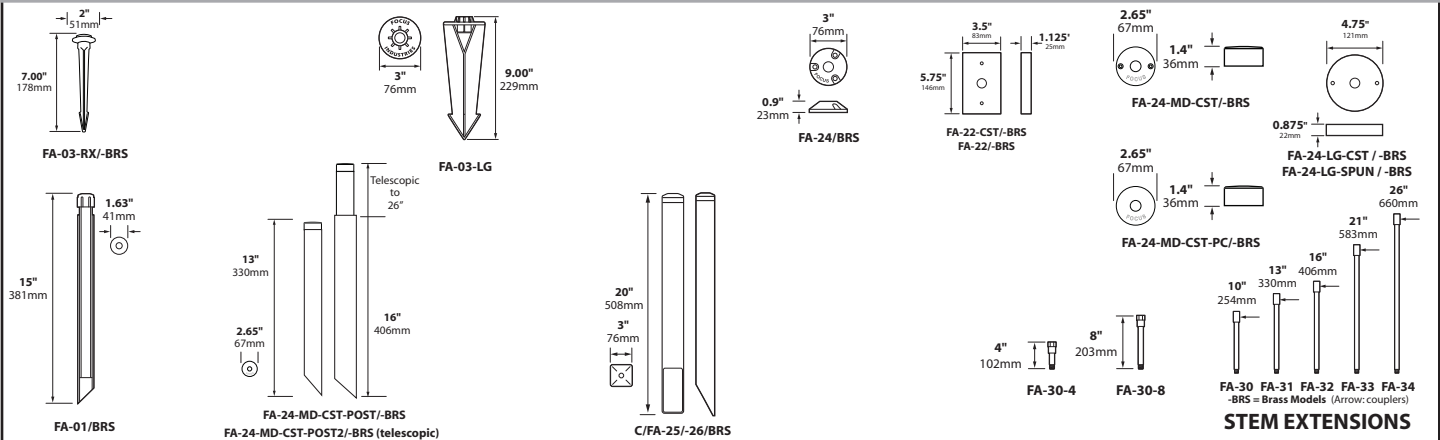

**NOTE:** 120v - 277v options available with remote LED driver. Must use FA-26 mounting post or FA-JBOX junction box to house remote driver.

4w LED Panel integrated into heat sink hub

AL-14-LEDP-BAV

IP54

## MOUNTING ACCESSORIES

STEM EXTENSIONS

## ORDERING INFORMATION

CATALOG NO.	DESCRIPTION	LAMP	SHIP WEIGHT
AL-14-LEDP-BLT	Cast Aluminum 8" Oriental Hat	4w LED Flat Panel	4.0 lbs.
AL-14-LEDP-BRS	Cast Brass 8" Oriental Hat	4w LED Flat Panel	7.0 lbs.

## LIGHT DISTRIBUTIONS AND PHOTOMETRICS

AL-14  
Half Spread Photometrics  
20 ft. (6.1m) diameter