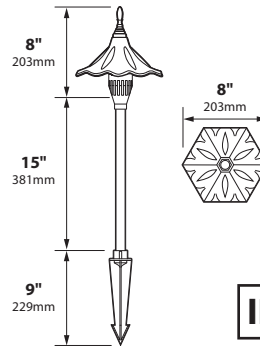

LED AREA LIGHTS AL-14-LEDP SERIES

TYPE

SPECIFICATIONS

CONSTRUCTION: Cast aluminum or cast brass Oriental Hat; matching extruded aluminum or brass stanchion with fixed LED heat sink hub

LENS: High impact clear acrylic

LIGHT SOURCE: 4w 300 lumen integrated round LED flat panel, warm white 3000K; optional cool white 5200K 320 lumen available (modify part number to "LEDP52")

LIFETIME RATING: 50,000 hours

12V INTERNAL DRIVER: 5w 12vDC 350mA output, 12vAC input

SOCKET: None - LED is hard wired inside fixture

WIRING: Black 3 foot 18/2 zip cord from base of fixture (12v only)
For 25 foot 16/2 fixture lead wire add -25F to catalog number.

CONNECTION: FA-05 Quick Connector (not supplied) from fixture to main cable (12/2, 10/2 or 8/2 only) 12v only

MOUNTING: FA-03 black 9" ABS stake, tapped 1/2" NPS

FINISH: Aluminum-Black texture polyester powder coat. Optional finishes available.
Brass-Unfinished brass. Optional finishes available.

NOTE: 120v - 277v options available with remote LED driver. Must use FA-26 mounting post or FA-JBOX junction box to house remote driver.

IP54

MOUNTING ACCESSORIES

ORDERING INFORMATION

CATALOG NO.	DESCRIPTION	LAMP	SHIP WEIGHT
AL-14-LEDP-BLT	Cast Aluminum 8" Oriental Hat	4w LED Flat Panel	4.0 lbs.
AL-14-LEDP-BRS	Cast Brass 8" Oriental Hat	4w LED Flat Panel	7.0 lbs.

LIGHT DISTRIBUTIONS AND PHOTOMETRICS

JOB INFORMATION

Type: _____ Date: _____

Job Name: _____

Cat. No.: _____

Lamp(s): _____

Specifier: _____

Contractor: _____

Notes: _____

FOCUS INDUSTRIES INC.
25301 COMMERCENTRE DRIVE
LAKE FOREST, CA 92630

www.focusindustries.com
sales@focusindustries.com
(949) 830-1350 • FAX (949) 830-3390