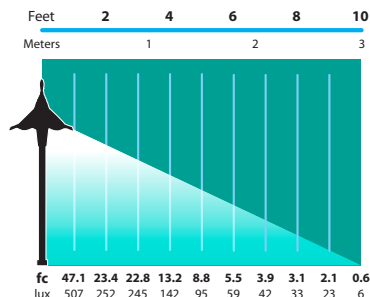

## LIGHT DISTRIBUTIONS AND PHOTOMETRICS

AL-14  
Half Spread Photometrics  
20 ft. (6.1m) diameter