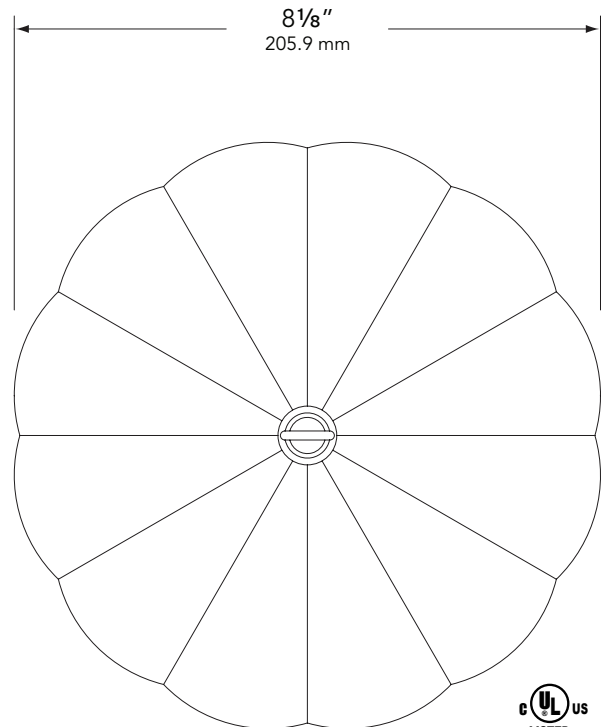

FIXTURE SPECIFICATIONS:

HOUSING:

Die-cast, copper-free aluminum.

FINISH:

Polyester powder-coated finish available in Black, Verde, Architectural Brick, Architectural Bronze, Light Bronze, Dark Bronze, Granite, Pewter, Terracotta, Rust, Hunter Green, Mocha, Weathered Bronze, Weathered Iron, and White.

SOCKET/LAMP HOLDER:

Top grade ceramic socket with nickel contacts, stainless steel springs, and Teflon-jacketed wire leads.

LENS:

Clear, high-impact, polycarbonate lens.

LAMP TYPE:

T3 – 20W maximum. LN-10 T3 Halogen (10W) Standard.

MOUNTING:

Solid brass loop with a six-foot stainless steel cable-hanger included.

FASTENERS:

All fasteners are stainless steel.

WIRING:

Prewired with a three-foot pigtail of 18-2 direct-burial cable and underground connectors for a secure connection to the supply cable.

CERTIFICATION:

UL Listed to U.S. and Canadian safety standards for low voltage landscape luminaires (UL 1838). The maximum wattages allowed by Underwriters Laboratories (UL) for the U.S. and Canadian markets may vary. Maximum wattages specified are Underwriters Laboratories U.S. standard. Please contact Vista for any questions about the maximum wattages allowed by UL Canadian standards.

All Vista luminaires are **MADE IN THE U.S.A.**

This fixture is also available as a LED luminaire. Please refer to LED Specification Sheet - 9240-LED.

DIMENSIONS:

Vista Professional Outdoor Lighting reserves the right to modify the design and/or construction of the fixture shown without further notification.