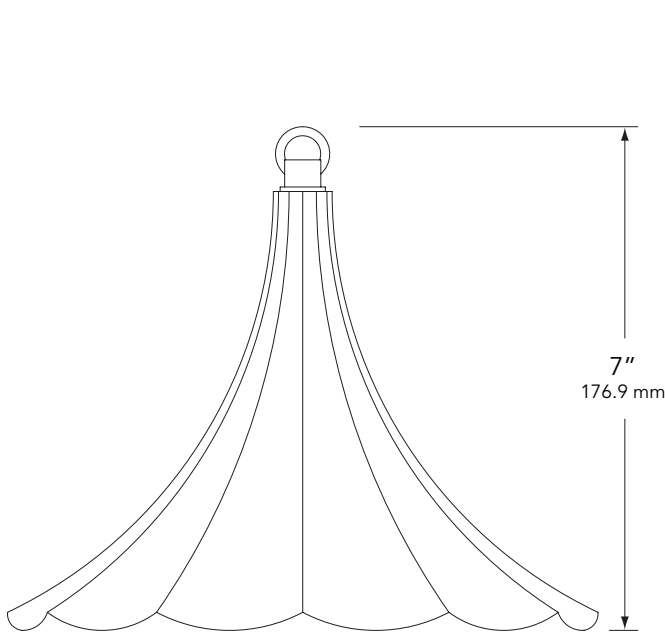

FIXTURE SPECIFICATIONS:

HOUSING:

Die-cast, copper-free aluminum.

FINISH:

Polyester powder-coated finish available in Black, Verde, Architectural Brick, Architectural Bronze, Light Bronze, Dark Bronze, Granite, Pewter, Terracotta, Rust, Hunter Green, Mocha, Weathered Bronze, Weathered Iron, and White.

SOCKET/LAMP HOLDER:

Top grade ceramic socket with nickel contacts, stainless steel springs, and Teflon-jacketed wire leads.

LENS:

Clear, high-impact, polycarbonate lens.

LAMP TYPE:

T3 – 20W maximum. LN-10 T3 Halogen (10W) Standard.

MOUNTING:

Solid brass loop with a six-foot stainless steel cable-hanger included.

FASTENERS:

All fasteners are stainless steel.

WIRING:

Prewired with a three-foot pigtail of 18-2 direct-burial cable and underground connectors for a secure connection to the supply cable.

CERTIFICATION:

UL Listed to U.S. and Canadian safety standards for low voltage landscape luminaires (UL 1838). The maximum wattages allowed by Underwriters Laboratories (UL) for the U.S. and Canadian markets may vary. Maximum wattages specified are Underwriters Laboratories U.S. standard. Please contact Vista for any questions about the maximum wattages allowed by UL Canadian standards.

All Vista luminaires are **MADE IN THE U.S.A.**

This fixture is also available as a LED luminaire. Please refer to LED Specification Sheet - 9240-LED.

DIMENSIONS:

Vista Professional Outdoor Lighting reserves the right to modify the design and/or construction of the fixture shown without further notification.