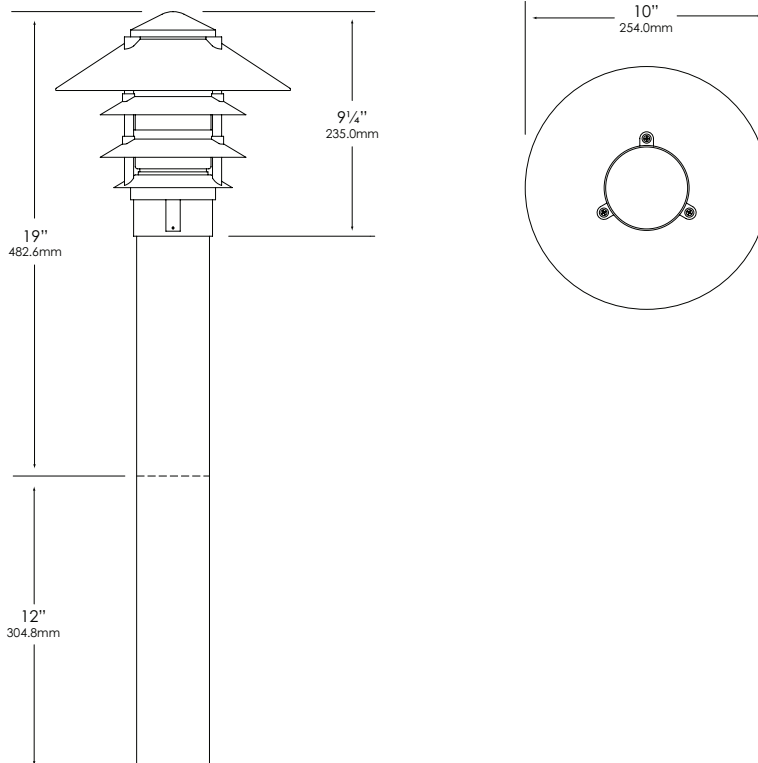

**LAMP TYPE:**

- T3 – 20W maximum. LN-10 T3 Halogen (10W) Standard.
- LED T3 - 2.5W. LNT3-2.5-W-D-LED

**MOUNTING:**

Direct-burial post. (Post extended 12" for in-ground or concrete mounting.)

**FASTENERS:**

All fasteners are stainless steel.

**WIRING:**

Provided with a three-foot pigtail of 18-2 direct-burial cable and underground connectors for a secure connection to the supply cable.

**CERTIFICATION:**

UL Listed to U.S. and Canadian safety standards for low voltage landscape luminaires (UL 1838). The maximum wattages allowed by Underwriters Laboratories (UL) for the U.S. and Canadian markets may vary. Maximum wattages specified are Underwriters Laboratories U.S. standard. Please contact Vista for any questions about the maximum wattages allowed by UL Canadian standards.

#### DIMENSIONS:

Vista Professional Outdoor Lighting reserves the right to modify the design and/or construction of the fixture shown without further notification.