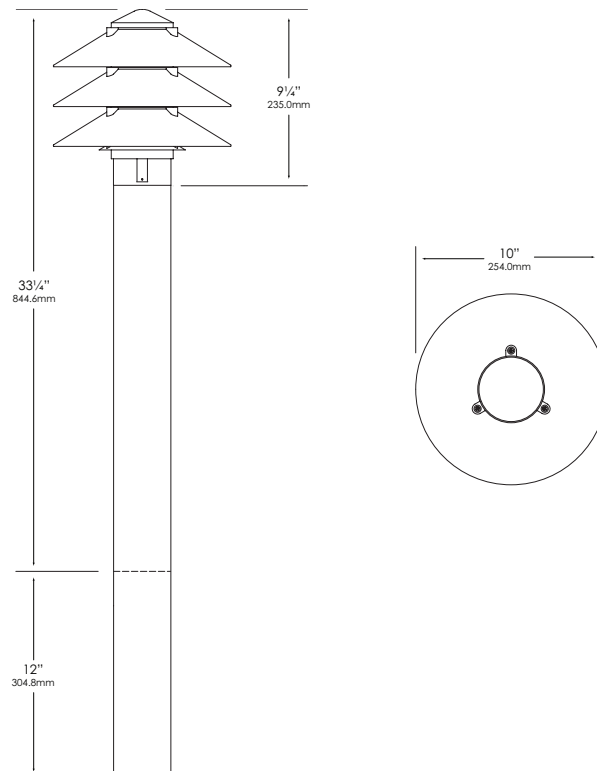

All fasteners are stainless steel.

**WIRING:**

Provided with a three-foot pigtail of 18-2 direct-burial cable and underground connectors for a secure connection to the supply cable.

**CERTIFICATION:**

UL Listed to U.S. and Canadian safety standards for low voltage landscape luminaires (UL 1838). The maximum wattages allowed by Underwriters Laboratories (UL) for the U.S. and Canadian markets may vary. Maximum wattages specified are Underwriters Laboratories U.S. standard. Please contact Vista for any questions about the maximum wattages allowed by UL Canadian standards.

#### DIMENSIONS:

Vista Professional Outdoor Lighting reserves the right to modify the design and/or construction of the fixture shown without further notification.