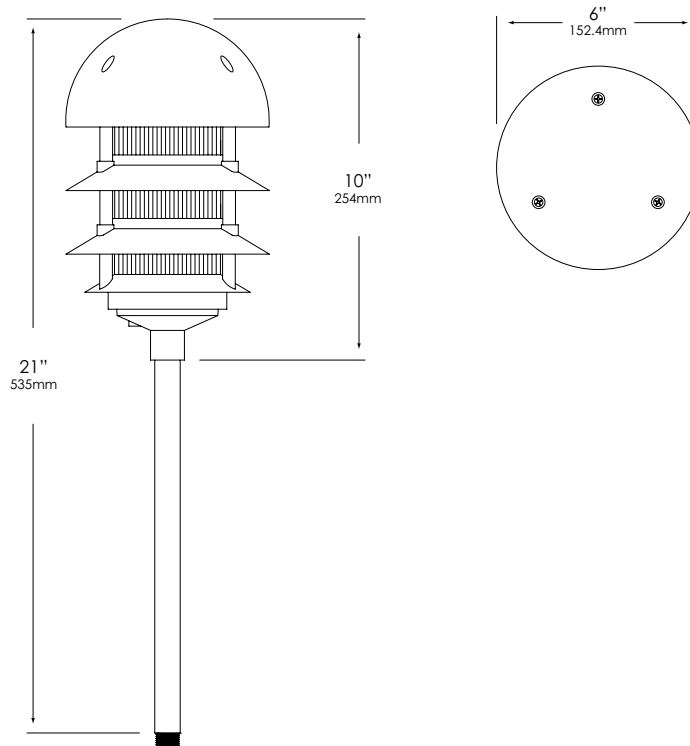

Polyester powder-coat finish available in Black, Architectural Bronze, Dark Bronze, Granite, White, Architectural Brick, Light Bronze, Special Bronze, Glossy Grey, Rust, Hunter Green, Weathered Bronze, Weathered Iron, Graphite Metallic, Verde, Pewter, Mocha and Olde Finish.

SOCKET/LAMP HOLDER:

Top grade ceramic socket with nickel contacts, stainless steel springs, & Teflon-jacketed wire leads.

LENS:

Clear, prismatic, high-impact, polycarbonate spread lens.

LAMP TYPE:

T3 – 20W max. LN-10 T3 Halogen (10W) Standard.

MOUNTING:

Bottom of stem threaded with ½" NPT. Fixture may be mounted into threaded hubs in junction boxes, ground stakes, or floor-mounting canopies.

FASTENERS:

All fasteners are stainless steel.

WIRING:

Prewired with a 3' pigtail of 18-2 direct-burial cable & underground connectors for a secure connection to supply cable.

CERTIFICATION:

UL Listed to U.S. & Canadian safety standards for low voltage landscape luminaires (UL 1838). Maximum wattages allowed by Underwriters Laboratories (UL) for U.S. & Canadian markets may vary. Maximum wattages specified are Underwriters Laboratories U.S. standard. Please contact Vista for any questions about maximum wattages allowed by UL Canadian standards.

All Vista luminaires are **MADE IN U.S.A.**

This fixture is also available as a LED luminaire. Please refer to LED Specification Sheet - 7223-LED.

DIMENSIONS:

Vista Professional Outdoor Lighting reserves the right to modify the design and/or construction of the fixture shown without further notification.