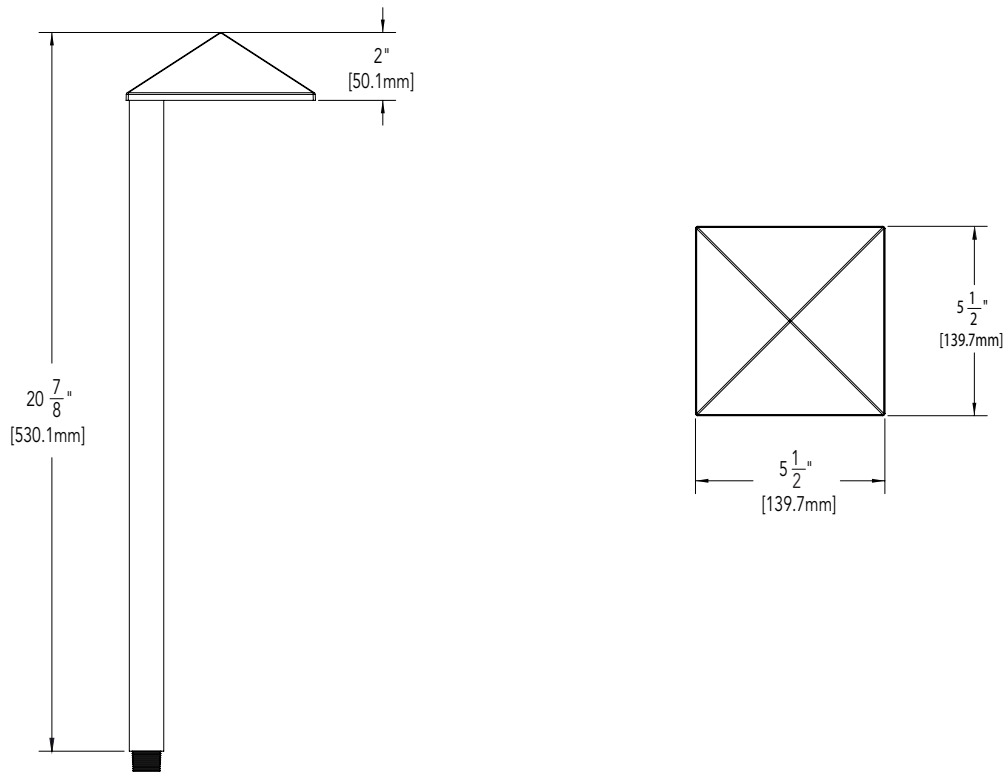

**PROFESSIONAL
OUTDOOR LIGHTING**

Type:

Model:

Project:

SPECIFICATION SHEET

MODEL 6540 Landscape Series • Path & Spread Lights

FIXTURE SPECIFICATIONS:

HOUSING:

Die-cast, copper-free aluminum.

STEM:

1" sq. aluminum tube with 1/2" NPT.

FINISH:

Polyester powder-coat finish available in Black, Architectural Bronze, Dark Bronze, Granite, White, Architectural Brick, Light Bronze, Special Bronze, Glossy Grey, Rust, Hunter Green, Weathered Bronze, Weathered Iron, Graphite Metallic, Verde, Pewter, Mocha and Olde Finish.

LENS:

Clear, high-impact, polycarbonate lens.

LAMP TYPE:

High Output LED with Vista exclusive smart-driver, powered to operate for 50,000 hours or Vista T3 LED lamp only, 2.5 watt standard.

ELECTRICAL:

Input voltage range 9–15V AC, regulated to achieve uniform illumination throughout the cable run of fixtures. Integral surge & reverse polarity protection.

MOUNTING:

Bottom of stem threaded with 1/2" NPT. Fixture may be mounted into threaded hubs in junction boxes, ground stakes, or floor-mounting canopies. Please see fixture ordering information for mounting selection.

FASTENERS:

All fasteners are stainless steel.

WIRING:

Prewired with a three-foot pigtail of 18-2 direct-burial cable and underground connectors for a secure connection to supply cable.

All Vista luminaires are **MADE IN U.S.A.**

DIMENSIONS:

Vista Professional Outdoor Lighting reserves the right to modify the design and/or construction of the fixture shown without further notification.