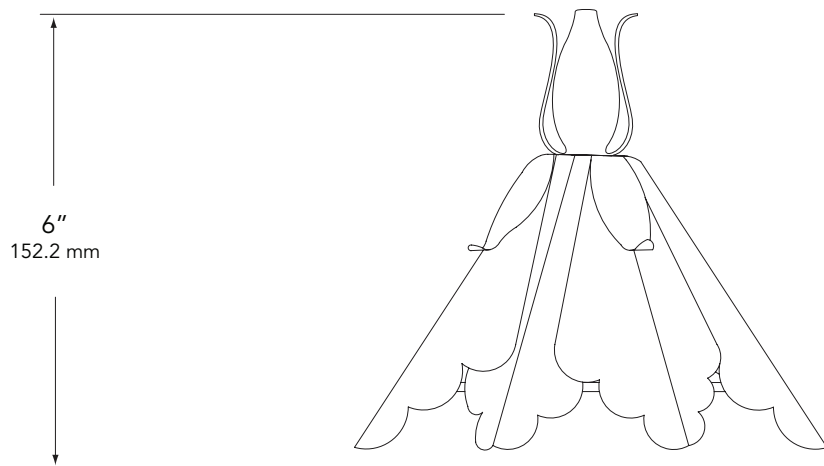

FIXTURE SPECIFICATIONS:

HOUSING:

Die-cast, copper-free aluminum with stamped aluminum petals.

FINISH:

Polyester powder-coated finish available in Black, Verde, Architectural Brick, Architectural Bronze, Light Bronze, Dark Bronze, Granite, Pewter, Terracotta, Rust, Hunter Green, Mocha, Weathered Bronze, Weathered Iron, and White.

SOCKET/LAMP HOLDER:

Top grade ceramic socket with nickel contacts, stainless steel springs, and Teflon-jacketed wire leads.

LENS:

Clear, high-impact, polycarbonate lens.

LAMP TYPE:

T3 – 20W maximum. LN-10 T3 Halogen (10W) Standard.

MOUNTING:

Solid brass loop with a six-foot stainless steel cable-hanger included.

FASTENERS:

All fasteners are stainless steel.

WIRING:

Prewired with a three-foot pigtail of 18-2 SPT1 UV resistant cable and underground connectors for a secure connection to the supply cable.

CERTIFICATION:

UL Listed to U.S. and Canadian safety standards for low voltage landscape luminaires (UL 1838). The maximum wattages allowed by Underwriters Laboratories (UL) for the U.S. and Canadian markets may vary. Maximum wattages specified are Underwriters Laboratories U.S. standard. Please contact Vista for any questions about the maximum wattages allowed by UL Canadian standards.

All Vista luminaires are **MADE IN THE U.S.A.**

This fixture is also available as a LED luminaire. Please refer to LED Specification Sheet - 6512-LED.

DIMENSIONS:

Vista Professional Outdoor Lighting reserves the right to modify the design and/or construction of the fixture shown without further notification.