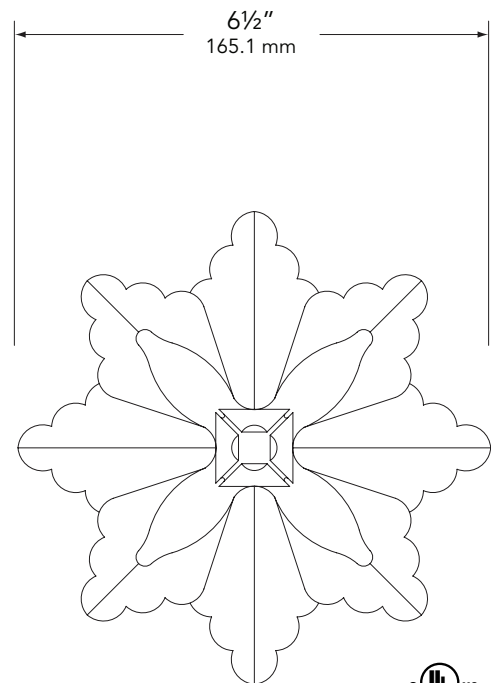

FIXTURE SPECIFICATIONS:

HOUSING:

Die-cast, copper-free aluminum with stamped aluminum petals.

FINISH:

Polyester powder-coated finish available in Black, Verde, Architectural Brick, Architectural Bronze, Light Bronze, Dark Bronze, Granite, Pewter, Terracotta, Rust, Hunter Green, Mocha, Weathered Bronze, Weathered Iron, and White.

SOCKET/LAMP HOLDER:

Top grade ceramic socket with nickel contacts, stainless steel springs, and Teflon-jacketed wire leads.

LENS:

Clear, high-impact, polycarbonate lens.

LAMP TYPE:

T3 – 20W maximum. LN-10 T3 Halogen (10W) Standard.

MOUNTING:

Solid brass loop with a six-foot stainless steel cable-hanger included.

FASTENERS:

All fasteners are stainless steel.

WIRING:

Prewired with a three-foot pigtail of 18-2 SPT1 UV resistant cable and underground connectors for a secure connection to the supply cable.

CERTIFICATION:

UL Listed to U.S. and Canadian safety standards for low voltage landscape luminaires (UL 1838). The maximum wattages allowed by Underwriters Laboratories (UL) for the U.S. and Canadian markets may vary. Maximum wattages specified are Underwriters Laboratories U.S. standard. Please contact Vista for any questions about the maximum wattages allowed by UL Canadian standards.

All Vista luminaires are **MADE IN THE U.S.A.**

This fixture is also available as a LED luminaire. Please refer to LED Specification Sheet - 6512-LED.

DIMENSIONS:

Vista Professional Outdoor Lighting reserves the right to modify the design and/or construction of the fixture shown without further notification.