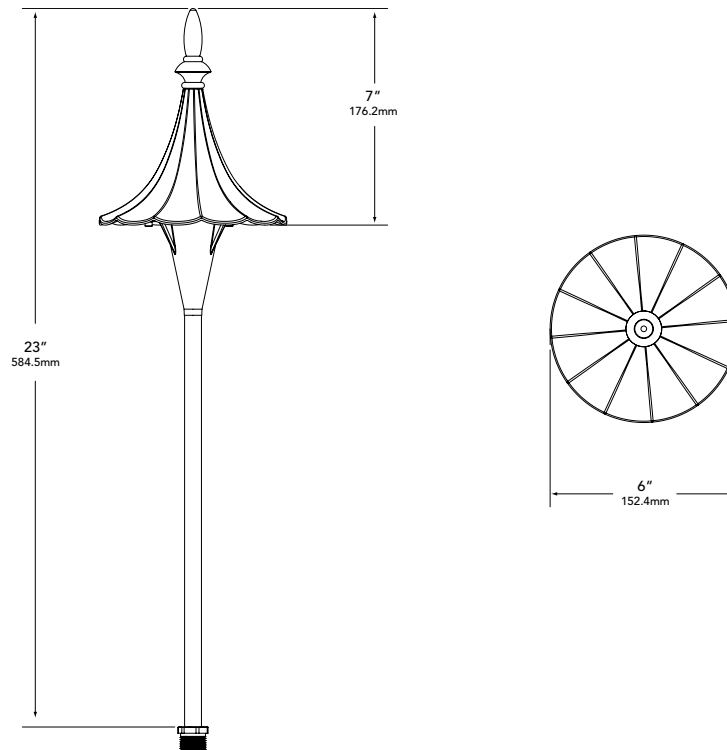

LENS:

Clear, high-impact, polycarbonate lens.

LAMP TYPE:

Vista T3 LED lamp only, 2.5 watt standard.

ELECTRICAL:

Input voltage range 9–15V AC, regulated to achieve uniform illumination throughout the cable run of fixtures. Integral surge & reverse polarity protection.

MOUNTING:

Bottom of stem threaded with ½" NPT. Fixture may be mounted into threaded hubs in junction boxes, ground stakes, or floor-mounting canopies. Please see fixture ordering information for mounting selection.

FASTENERS:

All fasteners are stainless steel.

WIRING:

Prewired with a three-foot pigtail of 18-2 direct-burial cable and underground connectors for a secure connection to supply cable.

All Vista luminaires are **MADE IN U.S.A.**

DIMENSIONS:

Vista Professional Outdoor Lighting reserves the right to modify the design and/or construction of the fixture shown without further notification.

SPECIFICATION SHEET

MODEL 6511 Landscape Series • Path & Spread Lights