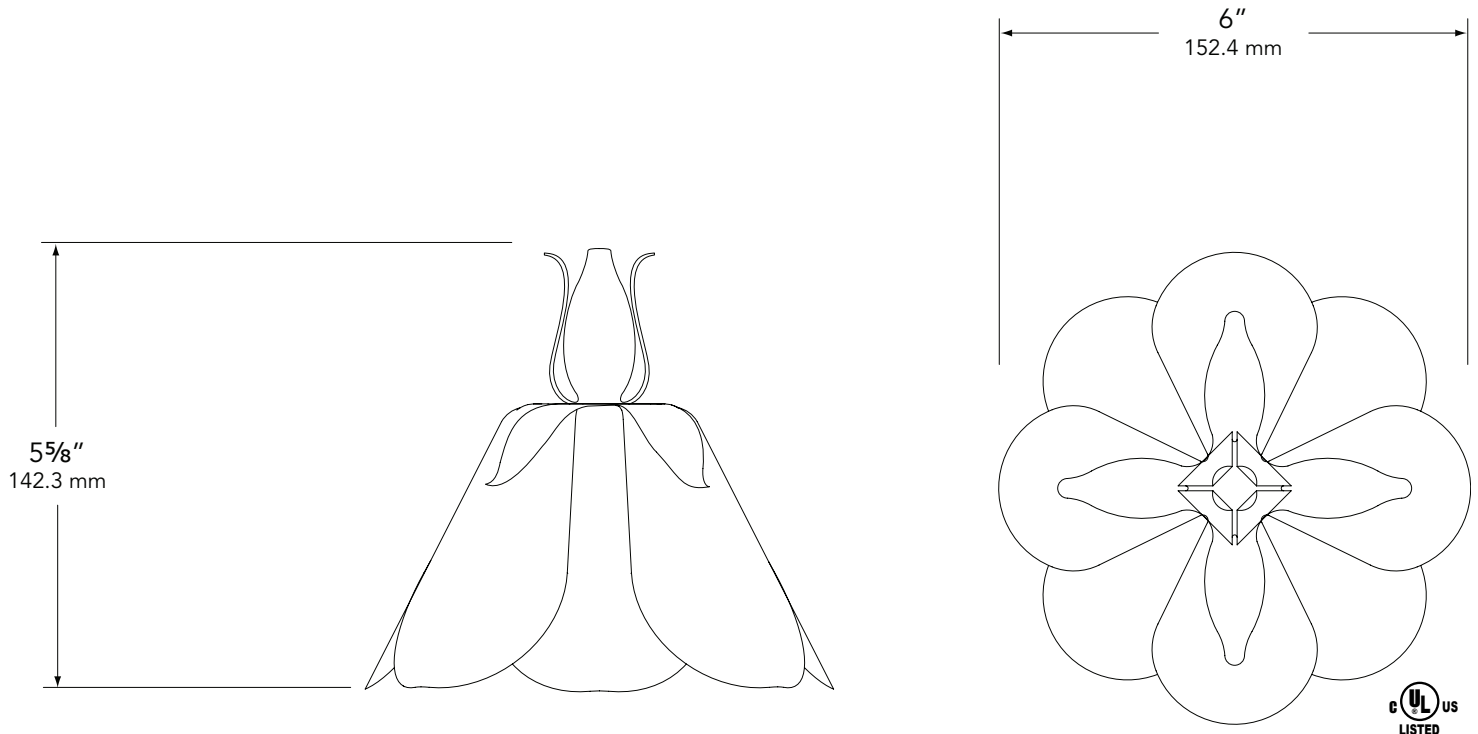

FIXTURE SPECIFICATIONS:

HOUSING:

Die-cast, copper-free aluminum with stamped aluminum petals.

FINISH:

Polyester powder-coated finish available in Black, Verde, Architectural Brick, Architectural Bronze, Light Bronze, Dark Bronze, Granite, Pewter, Terracotta, Rust, Hunter Green, Mocha, Weathered Bronze, Weathered Iron, and White.

SOCKET/LAMP HOLDER:

Top grade ceramic socket with nickel contacts, stainless steel springs, and Teflon-jacketed wire leads.

LENS:

Clear, high-impact, polycarbonate lens.

LAMP TYPE:

T3 – 20W maximum. LN-10 T3 Halogen (10W) Standard.

MOUNTING:

Solid brass loop with a six-foot stainless steel cable-hanger included.

FASTENERS:

All fasteners are stainless steel.

WIRING:

Prewired with a three-foot pigtail of 18-2 SPT1 UV resistant cable and underground connectors for a secure connection to the supply cable.

CERTIFICATION:

UL Listed to U.S. and Canadian safety standards for low voltage landscape luminaires (UL 1838). The maximum wattages allowed by Underwriters Laboratories (UL) for the U.S. and Canadian markets may vary. Maximum wattages specified are Underwriters Laboratories U.S. standard. Please contact Vista for any questions about the maximum wattages allowed by UL Canadian standards.

All Vista luminaires are **MADE IN THE U.S.A.**

This fixture is also available as a LED luminaire. Please refer to LED Specification Sheet - 6510-LED.

DIMENSIONS:

Vista Professional Outdoor Lighting reserves the right to modify the design and/or construction of the fixture shown without further notification.