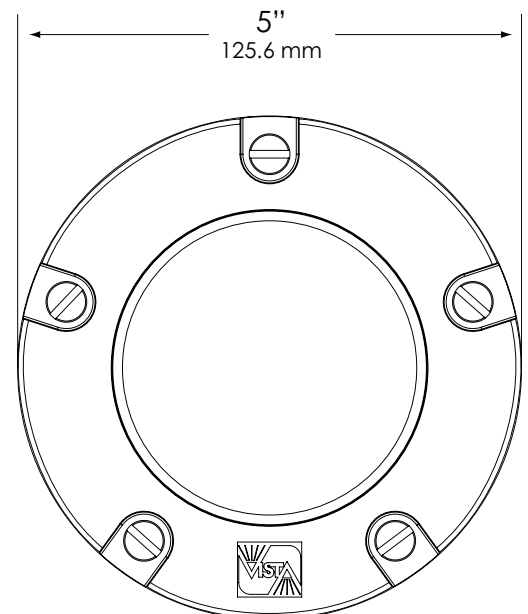

SOCKET/LAMP HOLDER:

Top grade ceramic socket with nickel contacts, stainless steel springs, and Teflon-jacketed wire leads.

LENS:

Clear, convex, tempered, shock & heat-resistant, soda-lime glass lens. Optical effect lenses are available; see accessories column on fixture ordering information chart.

LAMP:

MR-16 Halogen – 50W maximum. LN-20 BAB/FG (20W) Standard.

OPTICS/AIMING:

Adjustable lamp bracket provides up to 25° of tilt as well as 360° rotation of housing for precise beam control. Lamp bracket can be locked into place to prevent disrupting lamp position when relamping.

MOUNTING:

In-grade. Mounting accessories not required.

FASTENERS:

All fasteners are stainless steel.

WIRING:

Prewired with a three-foot pigtail of 18-2 direct-burial cable and underground connectors for a secure connection to supply cable.

CERTIFICATION:

UL Listed to U.S. and Canadian safety standards for low voltage landscape luminaires (UL 1838). Maximum wattages allowed by Underwriters Laboratories (UL) for U.S. and Canadian markets may vary. Maximum wattages specified are Underwriters Laboratories U.S. standard. Please contact Vista for any questions about maximum wattages allowed by UL Canadian standards.

All Vista luminaires are **MADE IN U.S.A.**

DIMENSIONS:

Vista Professional Outdoor Lighting reserves the right to modify the design and/or construction of the fixture shown without further notification.