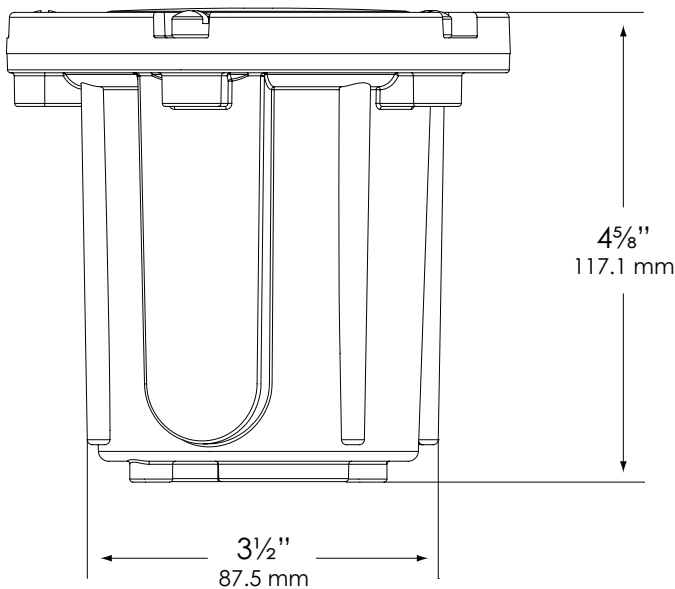

SOCKET/LAMP HOLDER:

Top grade ceramic socket with nickel contacts, stainless steel springs, and Teflon-jacketed wire leads.

LENS:

Clear, convex, tempered, shock & heat-resistant, soda-lime glass lens. Optical effect lenses are available; see accessories column on fixture ordering information chart.

LAMP:

MR-16 Halogen – 50W maximum. LN-20 BAB/FG (20W) Standard.

OPTICS/AIMING:

Adjustable lamp bracket provides up to 25° of tilt as well as 360° rotation of housing for precise beam control. Lamp bracket can be locked into place to prevent disrupting lamp position when relamping.

MOUNTING:

In-grade. Mounting accessories not required.

FASTENERS:

All fasteners are stainless steel.

WIRING:

Prewired with a three-foot pigtail of 18-2 direct-burial cable and underground connectors for a secure connection to supply cable.

CERTIFICATION:

UL Listed to U.S. and Canadian safety standards for low voltage landscape luminaires (UL 1838). Maximum wattages allowed by Underwriters Laboratories (UL) for U.S. and Canadian markets may vary. Maximum wattages specified are Underwriters Laboratories U.S. standard. Please contact Vista for any questions about maximum wattages allowed by UL Canadian standards.

All Vista luminaires are **MADE IN U.S.A.**

DIMENSIONS:

Vista Professional Outdoor Lighting reserves the right to modify the design and/or construction of the fixture shown without further notification.