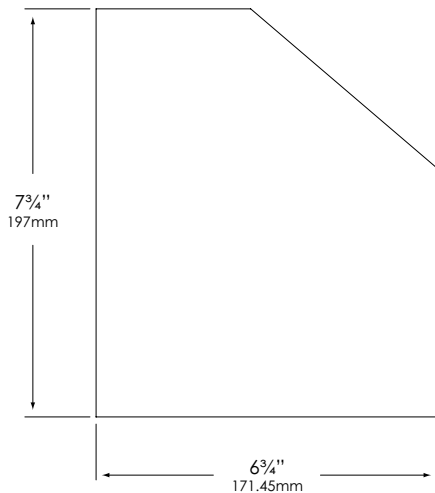

#### DIMENSIONS:

Vista Professional Outdoor Lighting reserves the right to modify the design and/or construction of the fixture shown without further notification.