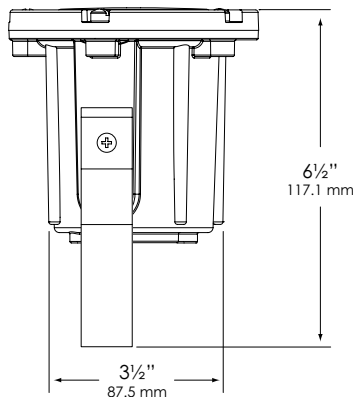

SOCKET/LAMP HOLDER:

Top grade ceramic socket with nickel contacts, stainless steel springs, and Teflon-jacketed wire leads.

LENS:

Clear, tempered, shock and heat-resistant, soda-lime glass lens. Optical effect lenses are available; see accessories column on fixture ordering information chart.

LAMP TYPE:

MR-16 Halogen – 50W maximum. LN-20 BAB/FG (20W) Standard.

OPTICS/AIMING:

Adjustable lamp bracket provides up to $\pm 25^\circ$ of tilt as well as 360° rotation of housing for precise beam control. Lamp bracket can be

locked into place to prevent disrupting lamp position when relamping. Housing bracket within ABS well provides up to $\pm 45^\circ$ of tilt in addition to lamp bracket.

MOUNTING:

In-grade. Mounting accessories not required.

FASTENERS:

All fasteners are stainless steel.

WIRING:

Prewired with a three-foot pigtail of 18-2 direct-burial cable and underground connectors for a secure connection to supply cable.

CERTIFICATION:

UL Listed to U.S. and Canadian safety standards for low voltage landscape luminaires (UL 1838). Maximum wattages allowed by Underwriters Laboratories (UL) for U.S. and Canadian markets may vary. Maximum wattages specified are Underwriters Laboratories U.S. standard. Please contact Vista for any questions about maximum wattages allowed by UL Canadian standards.

All Vista luminaires are **MADE IN U.S.A.**

DIMENSIONS:

Vista Professional Outdoor Lighting reserves the right to modify the design and/or construction of the fixture shown without further notification.