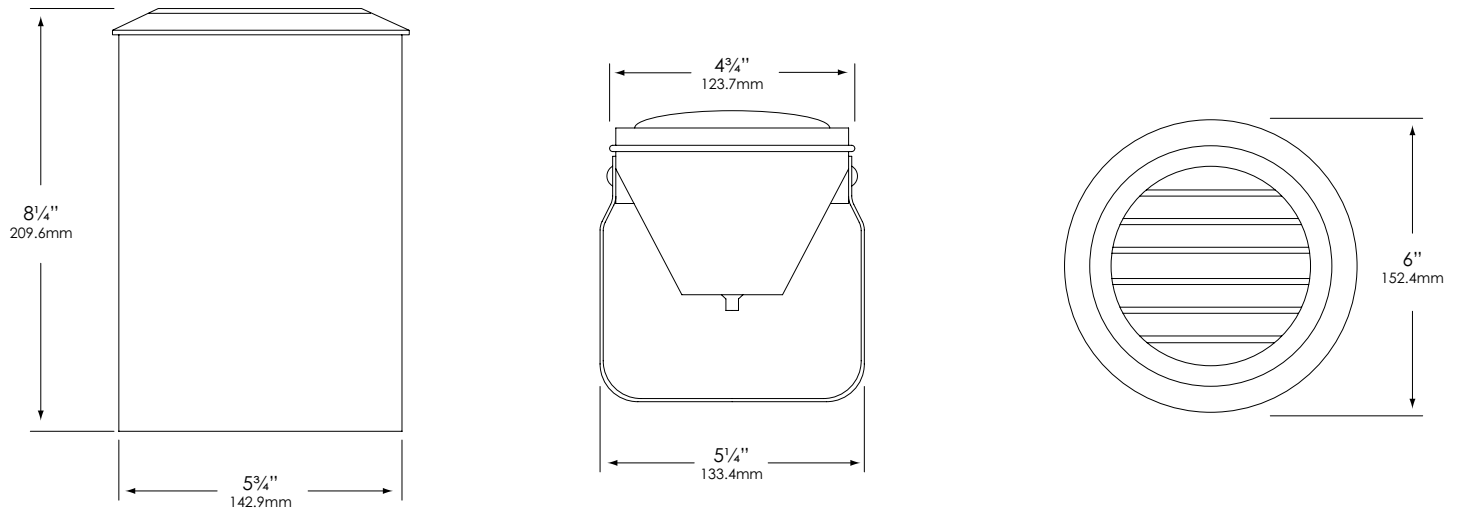

**PROFESSIONAL
OUTDOOR LIGHTING**

Type: _____

Model: _____

Project: _____

SPECIFICATION SHEET

MODEL 5242 Landscape Series • In-Ground & Well Lights

FIXTURE SPECIFICATIONS:

HOUSING:

Black silicone rubber lamp holder suspended inside a 5" black ABS well.

FINISH:

Available in Black only.

SOCKET/LAMP HOLDER:

Socket not required. Fixture supplied with high-temperature rated screw terminal spade connectors.

LENS:

Lens cover ordered separately, but not required.

LAMP TYPE:

PAR-36 – 50W maximum. LN-7558 (20W) Standard.

OPTICS/AIMING:

Adjustable lamp bracket provides up to $\pm 25^\circ$ of tilt as well as 360° rotation of housing for precise beam control. Lamp bracket can be locked into place to prevent disrupting lamp position when relamping. Housing bracket within ABS well provides up to $\pm 45^\circ$ of tilt in addition to lamp bracket.

MOUNTING:

In-grade. Mounting accessories not required.

FASTENERS:

All fasteners are stainless steel.

WIRING:

Prewired with a three-foot pigtail of 18-2 direct-burial cable and underground connectors for a secure connection to supply cable.

All Vista luminaires are [MADE IN U.S.A.](#)

DIMENSIONS:

Vista Professional Outdoor Lighting reserves the right to modify the design and/or construction of the fixture shown without further notification.