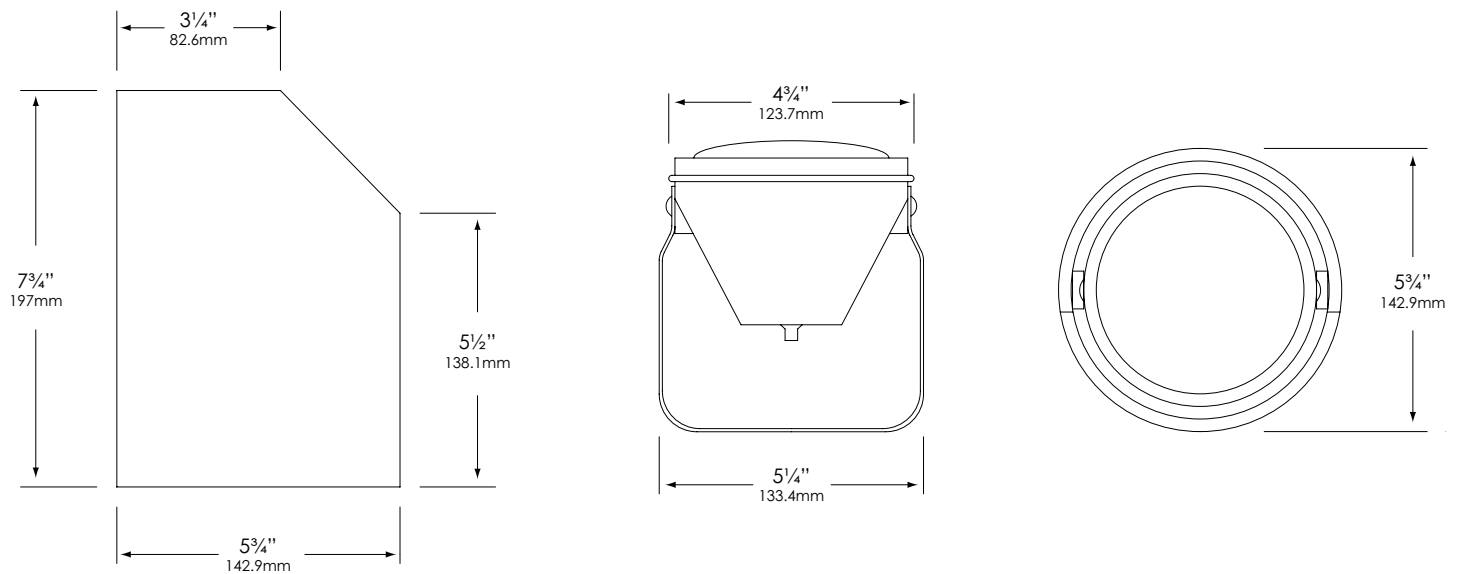

**PROFESSIONAL
OUTDOOR LIGHTING**

Type:

Model:

Project:

SPECIFICATION SHEET

MODEL 5240 Landscape Series • In-Ground & Well Lights

FIXTURE SPECIFICATIONS:

HOUSING:

Black silicone rubber lamp holder suspended inside a 5" black ABS well.

FINISH:

Available in Black only.

SOCKET/LAMP HOLDER:

Socket not required. Fixture supplied with high-temperature rated screw terminal spade connectors.

LENS:

Lens cover ordered separately, but not required.

LAMP TYPE:

PAR-36 – 50W maximum. LNH-7558 (20W) Standard.

OPTICS/AIMING:

Adjustable lamp bracket provides up to $\pm 25^\circ$ of tilt as well as 360° rotation of housing for precise beam control. Lamp bracket can be locked into place to prevent disrupting lamp position when relamping. Housing bracket within ABS well provides up to $\pm 45^\circ$ of tilt in addition to lamp bracket.

MOUNTING:

In-grade. Mounting accessories not required.

FASTENERS:

All fasteners are stainless steel.

WIRING:

Prewired with a three-foot pigtail of 18-2 direct-burial cable and underground connectors for a secure connection to supply cable.

All Vista luminaires are [MADE IN U.S.A.](#)

DIMENSIONS:

Vista Professional Outdoor Lighting reserves the right to modify the design and/or construction of the fixture shown without further notification.