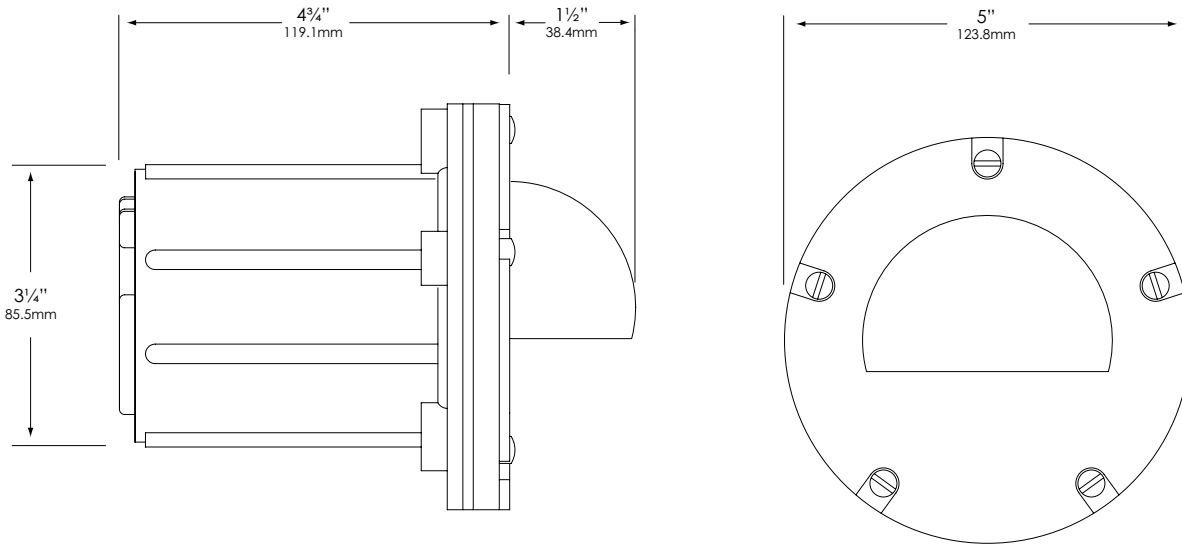

SOCKET/LAMP HOLDER:

Top grade ceramic socket with nickel contacts, stainless steel springs, & Teflon-jacketed wire leads.

LENS:

Frosted, tempered, shock & heat-resistant, soda lime glass lens.

LAMP TYPE:

MR16 – 35W maximum. LN-20 BAB/FG (20W) Standard.

MOUNTING:

Recessed mounting box has two 1/2" NPT inlets.

FASTENERS/INSERTS:

All fasteners are stainless steel with brass inserts.

WIRING:

Provided with a three-foot pigtail of 18-2 direct-burial cable & underground connectors for a secure connection to the supply cable.

CERTIFICATION:

UL Listed to U.S. & Canadian safety standards for low voltage landscape luminaires (UL 1838). The maximum wattages allowed by Underwriters Laboratories (UL) for the U.S. & Canadian markets may vary. Maximum wattages specified are Underwriters Laboratories U.S. standard. Please contact Vista for any questions about the maximum wattages allowed by UL Canadian standards.

All Vista luminaires are MADE IN THE U.S.A.

This fixture is also available as a LED luminaire. Please refer to LED Specification Sheet - 5233-LED.

DIMENSIONS:

Vista Professional Outdoor Lighting reserves the right to modify the design and/or construction of the fixture shown without further notification.