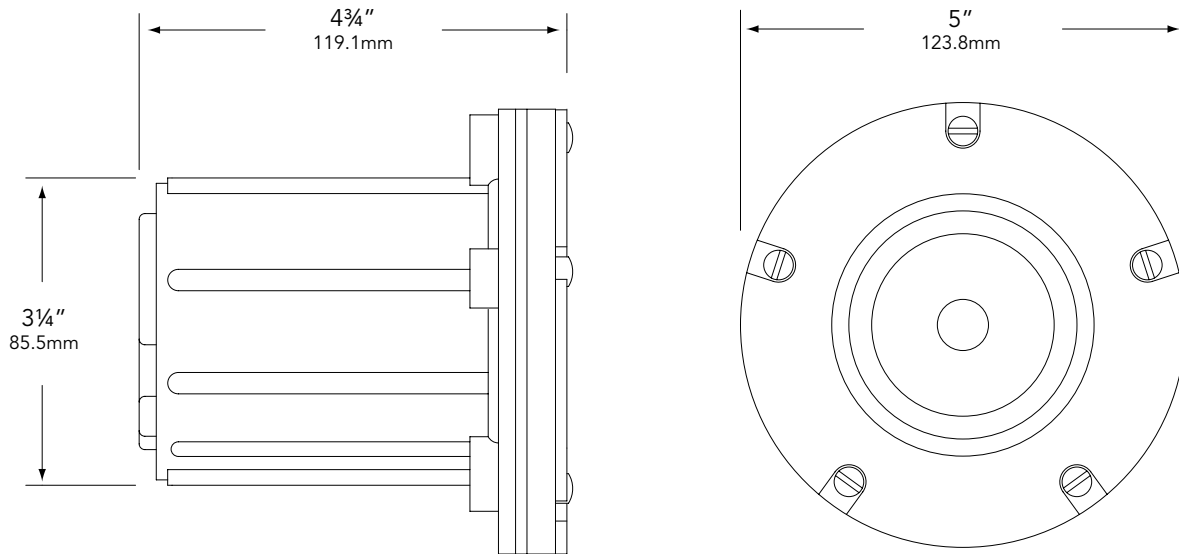

SOCKET/LAMP HOLDER:

Top grade ceramic socket with nickel contacts, stainless steel springs, & Teflon-jacketed wire leads.

LENS:

Frosted, tempered, shock & heat-resistant, soda lime glass lens.

LAMP TYPE:

MR16 – 35W maximum. LN-20 BAB/FG (20W) Standard.

MOUNTING:

Recessed mounting box has two 1/2" NPT inlets.

FASTENERS/INSERTS:

All fasteners are stainless steel with brass inserts.

WIRING:

Provided with a three-foot pigtail of 18-2 direct-burial cable & underground connectors for a secure connection to the supply cable.

CERTIFICATION:

UL Listed to U.S. & Canadian safety standards for low voltage landscape luminaires (UL 1838). The maximum wattages allowed by Underwriters Laboratories (UL) for the U.S. & Canadian markets may vary. Maximum wattages specified are Underwriters Laboratories U.S. standard. Please contact Vista for any questions about the maximum wattages allowed by UL Canadian standards.

All Vista luminaires are MADE IN THE U.S.A.

This fixture is also available as a LED luminaire. Please refer to LED Specification Sheet - 5232-LED.

DIMENSIONS:

Vista Professional Outdoor Lighting reserves the right to modify the design and/or construction of the fixture shown without further notification.