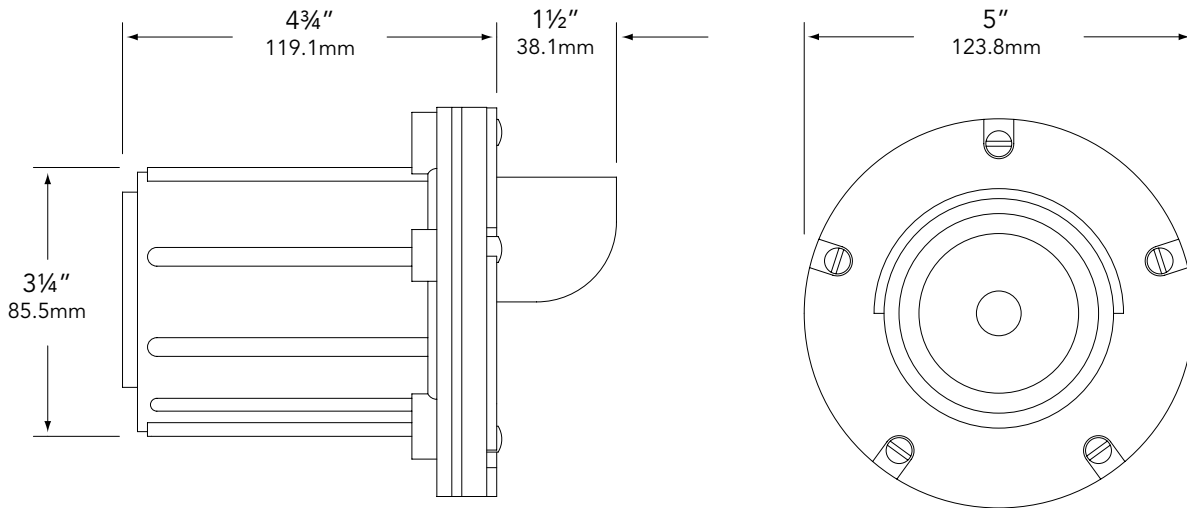

SOCKET/LAMP HOLDER:

Top grade ceramic socket with nickel contacts, stainless steel springs, & Teflon-jacketed wire leads.

LENS:

Frosted, tempered, shock & heat-resistant, soda lime glass lens.

LAMP TYPE:

MR16 – 35W maximum. LN-20 BAB/FG (20W) Standard.

MOUNTING:

Recessed mounting box has two 1/2" NPT inlets.

FASTENERS/INSERTS:

All fasteners are stainless steel with brass inserts.

WIRING:

Provided with a three-foot pigtail of 18-2 direct-burial cable & underground connectors for a secure connection to the supply cable.

CERTIFICATION:

UL Listed to U.S. & Canadian safety standards for low voltage landscape luminaires (UL 1838). The maximum wattages allowed by Underwriters Laboratories (UL) for the U.S. & Canadian markets may vary. Maximum wattages specified are Underwriters Laboratories U.S. standard. Please contact Vista for any questions about the maximum wattages allowed by UL Canadian standards.

All Vista luminaires are MADE IN THE U.S.A.

This fixture is also available as a LED luminaire. Please refer to LED Specification Sheet - 5231-LED.

DIMENSIONS:

Vista Professional Outdoor Lighting reserves the right to modify the design and/or construction of the fixture shown without further notification.