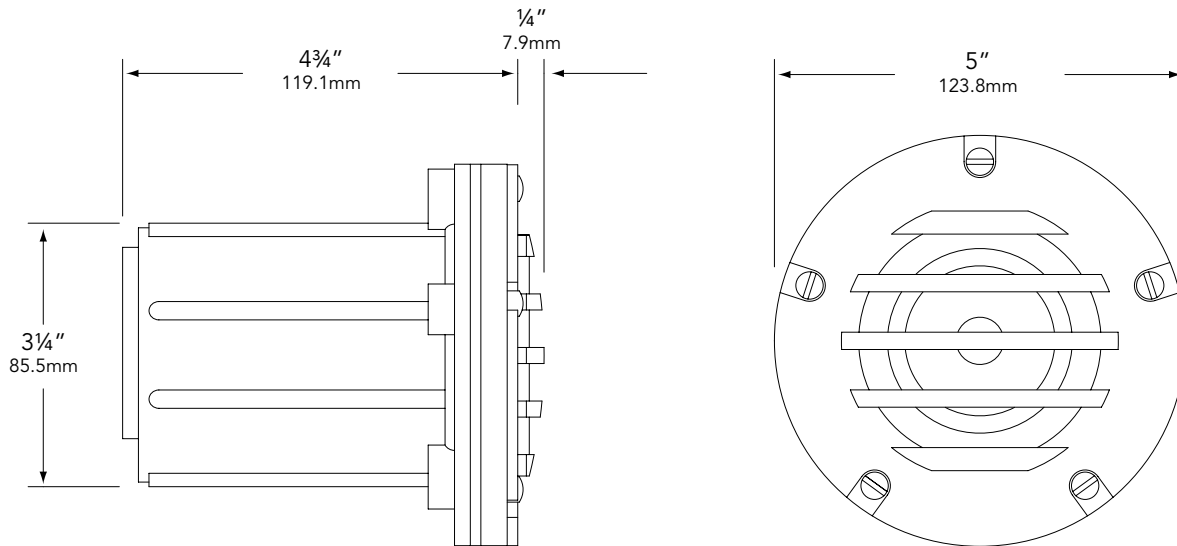

SOCKET/LAMP HOLDER:

Top grade ceramic socket with nickel contacts, stainless steel springs, & Teflon-jacketed wire leads.

LENS:

Frosted, tempered, shock & heat-resistant, soda lime glass lens.

LAMP TYPE:

MR16 – 35W maximum. LN-20 BAB/FG (20W) Standard.

MOUNTING:

Recessed mounting box has two ½" NPT inlets.

FASTENERS/INSERTS:

All fasteners are stainless steel with brass inserts.

WIRING:

Provided with a three-foot pigtail of 18-2 direct-burial cable & underground connectors for a secure connection to the supply cable.

CERTIFICATION:

UL Listed to U.S. & Canadian safety standards for low voltage landscape luminaires (UL 1838). The maximum wattages allowed by Underwriters Laboratories (UL) for the U.S. & Canadian markets may vary. Maximum wattages specified are Underwriters Laboratories U.S. standard. Please contact Vista for any questions about the maximum wattages allowed by UL Canadian standards.

All Vista luminaires are MADE IN THE U.S.A.

This fixture is also available as a LED luminaire. Please refer to LED Specification Sheet - 5230-LED.

DIMENSIONS:

Vista Professional Outdoor Lighting reserves the right to modify the design and/or construction of the fixture shown without further notification.