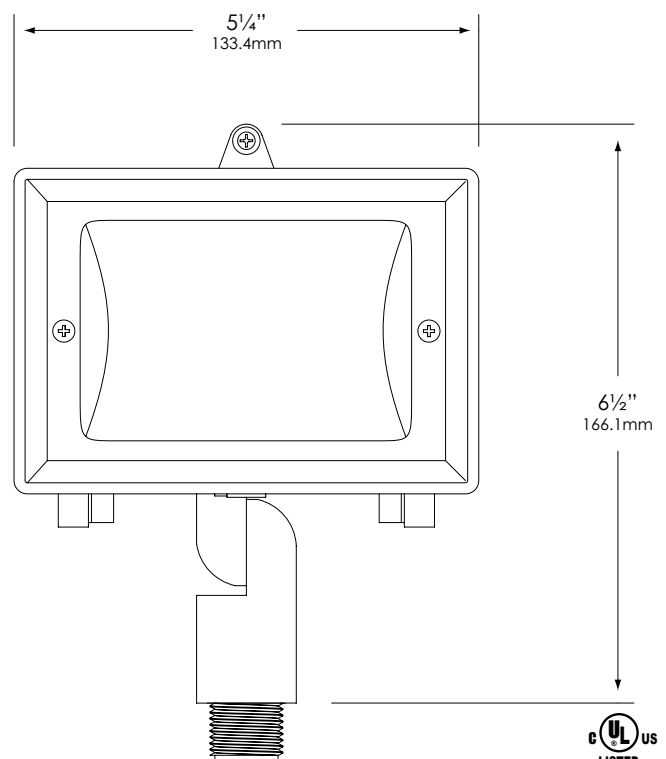

SOCKET/LAMP HOLDER:

Top grade American-made ceramic socket with nickel contacts, stainless steel springs, & Teflon-jacketed wire leads.

LENS:

Clear, tempered, shock & heat-resistant, soda-lime glass lens. Optical effect lenses are available.

LAMP TYPE:

- T4 – 75W max. LN-20 T4 Halogen (20W) Standard.
- LED T3 - 2.5W. LNT3-2.5-W-D-LED

REFLECTOR:

Mirror-finish high-performance aluminum reflector for maximum light output.

MOUNTING:

Injection-molded, glass-reinforced Ryton® R-4 composite adjustable knuckle with ½" NPT. Fixture may be mounted into threaded hubs in junction boxes, ground stakes, tree-mount boxes, or mounting canopies.

FASTENERS:

All fasteners are stainless steel.

WIRING:

Prewired with a three-foot pigtail of 18-2 direct-burial cable & underground connectors for a secure connection to supply cable.

CERTIFICATION:

UL Listed to U.S. & Canadian safety standards for low voltage landscape luminaires (UL 1838). Maximum wattages allowed by UL for U.S. & Canadian markets vary. Maximum wattages specified are UL U.S. standard. Please contact Vista for any questions about maximum wattages allowed by UL Canadian standards.

All Vista luminaires are **MADE IN U.S.A.**

DIMENSIONS:

Vista Professional Outdoor Lighting reserves the right to modify the design and/or construction of the fixture shown without further notification.