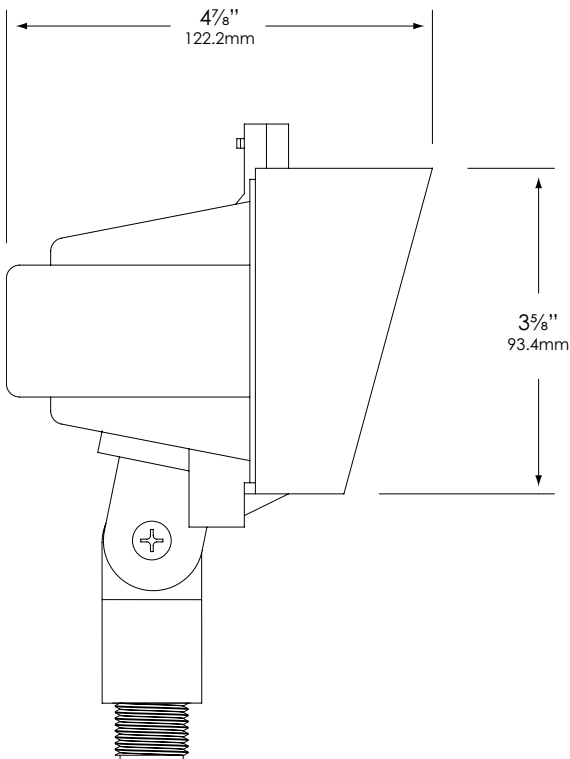

SOCKET/LAMP HOLDER:

Top grade American-made ceramic socket with nickel contacts, stainless steel springs, & Teflon-jacketed wire leads.

LENS:

Clear, tempered, shock & heat-resistant, soda-lime glass lens. Optical effect lenses are available.

LAMP TYPE:

- T4 – 75W max. LN-20 T4 Halogen (20W) Standard.
- LED T3 - 2.5W. LNT3-2.5-W-D-LED

REFLECTOR:

Mirror-finish high-performance aluminum reflector for maximum light output.

MOUNTING:

Injection-molded, glass-reinforced Ryton® R-4 composite adjustable knuckle with ½" NPT. Fixture may be mounted into threaded hubs in junction boxes, ground stakes, tree-mount boxes, or mounting canopies.

FASTENERS:

All fasteners are stainless steel.

WIRING:

Prewired with a three-foot pigtail of 18-2 direct-burial cable & underground connectors for a secure connection to supply cable.

CERTIFICATION:

UL Listed to U.S. & Canadian safety standards for low voltage landscape luminaires (UL 1838). Maximum wattages allowed by UL for U.S. & Canadian markets vary. Maximum wattages specified are UL U.S. standard. Please contact Vista for any questions about maximum wattages allowed by UL Canadian standards.

All Vista luminaires are **MADE IN U.S.A.**

DIMENSIONS:

Vista Professional Outdoor Lighting reserves the right to modify the design and/or construction of the fixture shown without further notification.