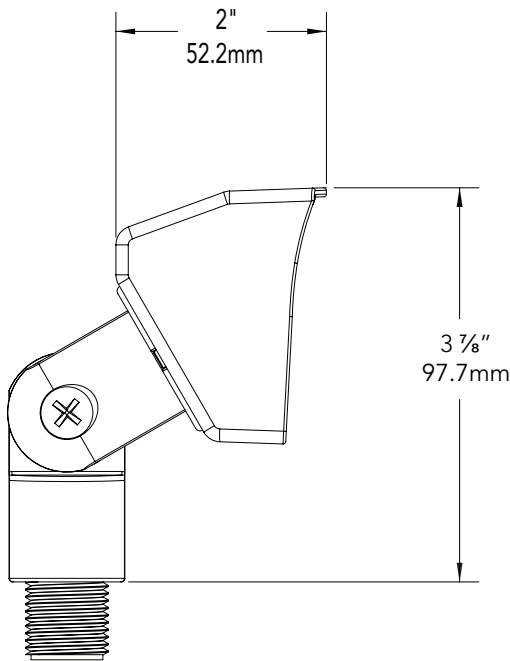

ELECTRICAL:

Input voltage range 9 - 15V AC regulated to achieve uniform illumination throughout the cable run of fixtures. Integral surge & reverse polarity protection.

MOUNTING:

Injection-molded composite adjustable knuckle with 1/2" NPS stem. Fixture may be mounted into threaded hubs in junction boxes, ground stakes (GR), tree mount boxes (TR), or mounting canopies (WR).

FASTENERS:

All fasteners are stainless steel.

WIRING:

Prewired with a three-foot pigtail of 18-2 direct-burial cable and underground connectors for a secure connection to supply cable.

All Vista luminaires are MADE IN U.S.A.

DIMENSIONS:

Vista Professional Outdoor Lighting reserves the right to modify the design and/or construction of the fixture shown without further notification.

SPECIFICATION SHEET

MODEL 5105 Landscape Series • Up & Accent Lights