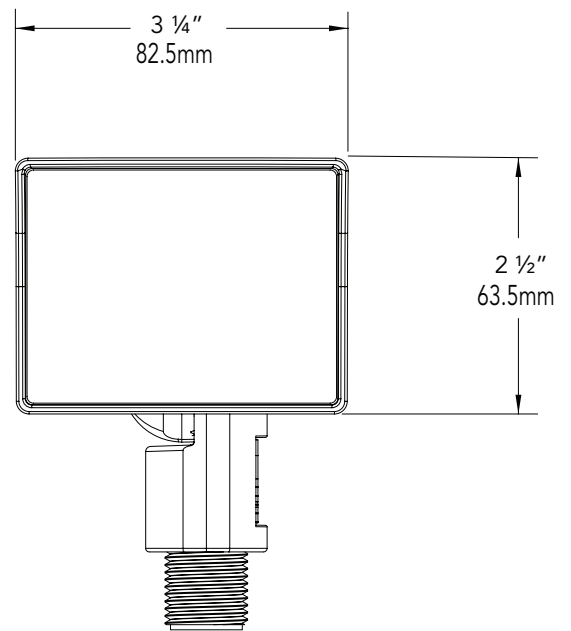

**PROFESSIONAL
OUTDOOR LIGHTING**

Type: _____

Model: _____

Project: _____

SPECIFICATION SHEET

MODEL 5105 Landscape Series • Up & Accent Lights

FIXTURE SPECIFICATIONS:

HOUSING:

Die-cast, copper-free aluminum.

FINISH:

Polyester powder-coat finish available in Black, Verde, Architectural Brick, Architectural Bronze, Light Bronze, Dark Bronze, Special Bronze, Granite, Pewter, Terracotta, Rust, Hunter Green, Mocha, Weathered Bronze, Weathered Iron, and White.

LENS:

Frosted, tempered, shock and heat resistant, soda-lime glass lens.

LAMP TYPE:

LED Lamp Only - 2W, 3W & 4W (3W is standard). Color temperature available in W-Warm (3000K), N-Neutral (4000K), C-Cool (5000K).

ELECTRICAL:

Input voltage range 9 - 15V AC regulated to achieve uniform illumination throughout the cable run of fixtures. Integral surge & reverse polarity protection.

MOUNTING:

Injection-molded composite adjustable knuckle with 1/2" NPS stem. Fixture may be mounted into threaded hubs in junction boxes, ground stakes (GR), tree mount boxes (TR), or mounting canopies (WR).

FASTENERS:

All fasteners are stainless steel.

WIRING:

Prewired with a three-foot pigtail of 18-2 direct-burial cable and underground connectors for a secure connection to supply cable.

All Vista luminaires are MADE IN U.S.A.

DIMENSIONS:

Vista Professional Outdoor Lighting reserves the right to modify the design and/or construction of the fixture shown without further notification.