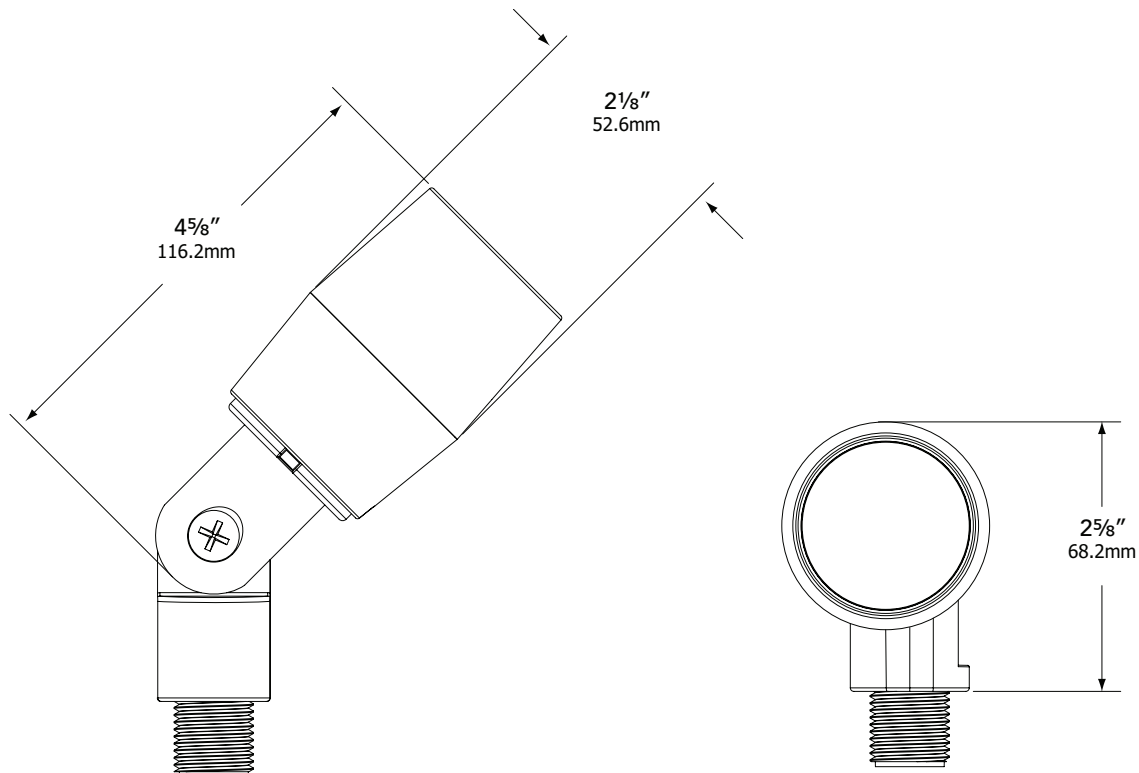

**MOUNTING:**

Injection-molded composite adjustable knuckle with 1/2" NPS thread. Fixture may be mounted into threaded hubs in junction boxes, ground stakes (GR), tree mount boxes (TR), or mounting canopies (WR).

**FASTENERS:**

All fasteners are stainless steel.

**WIRING:**

Prewired with a 36" pigtail of 18-2 direct-burial cable and underground connectors for a secure connection to supply cable.

All Vista luminaires are **MADE IN U.S.A.**

### DIMENSIONS:

*Vista Professional Outdoor Lighting reserves the right to modify the design and/or construction of the fixture shown without further notification.*