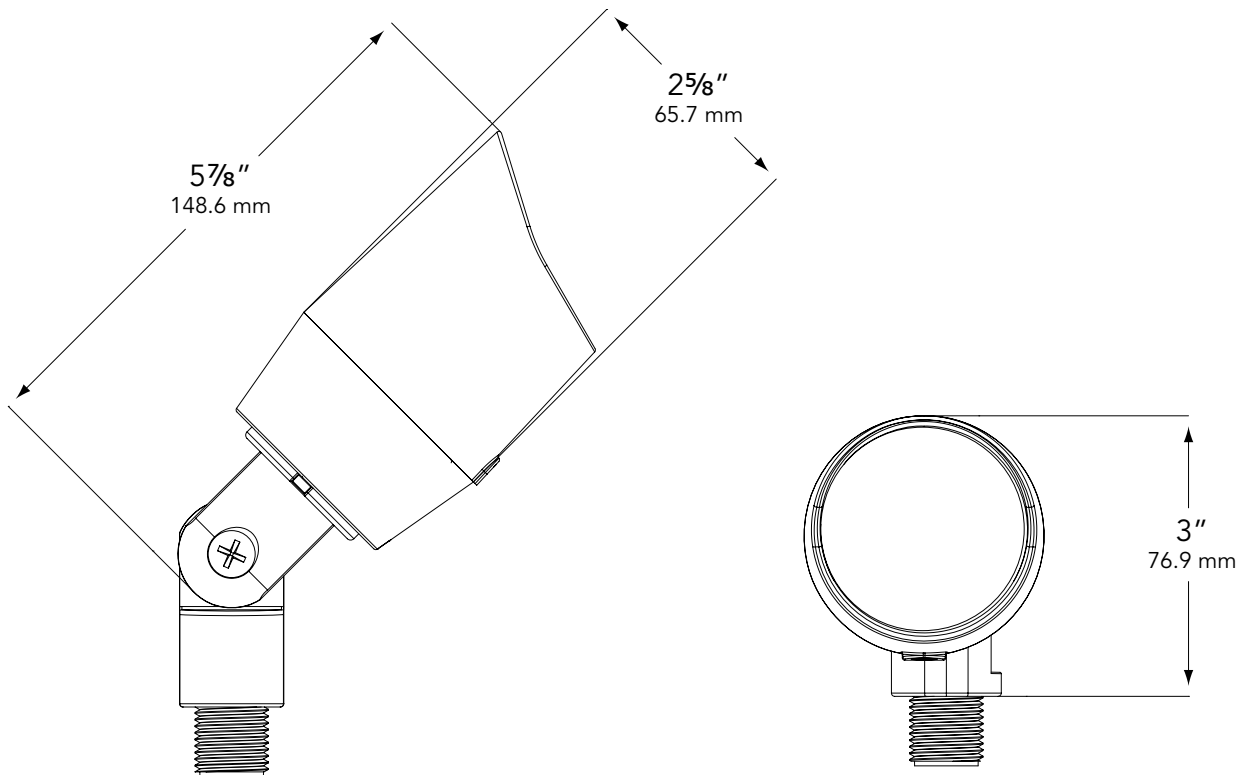

PROFESSIONAL
OUTDOOR LIGHTING

Type: _____

Model: _____

Project: _____

SPECIFICATION SHEET

MODEL 5006 Landscape Series • Up & Accent Lights

FIXTURE SPECIFICATIONS:

HOUSING:

Die-cast, copper-free aluminum.

SHROUD:

Die-cast, copper-free aluminum fitted to housing with a silicone O-ring gaskets – providing a superior weather-tight seal.

FINISH:

Durable powder coat finish available in Black, Architectural Bronze, Dark Bronze, Granite, White, Architectural Brick, Light Bronze, Special Bronze, Glossy Gray, Rust, Hunter Green, Weathered Bronze, Weathered Iron, Graphite Metallic, Verde, Pewter, Mocha and Olde Finish.

LENS:

Clear, tempered, shock and heat-resitant, soda-lime glass lens.

LAMP TYPE:

MR-16 LED Lamp Only - 36° Flood, 4.5W is standard.

Optics:

Available in 15° Narrow Spot, 25° Spot, 36° Flood, or 60° Wide Flood distributions.

MOUNTING:

Injection-molded composite adjustable knuckle with 1/2" NPS stem. Fixture may be mounted into threaded hubs in junction boxes, ground stakes (GR), tree mount boxes (TR), or mounting canopies (WR).

FASTENERS:

All fasteners are stainless steel.

WIRING:

Prewired with a 36" pigtail of 18-2 direct-burial cable and underground connectors for a secure connection to supply cable.

All Vista luminaires are **MADE IN U.S.A.**

DIMENSIONS:

Vista Professional Outdoor Lighting reserves the right to modify the design and/or construction of the fixture shown without further notification.