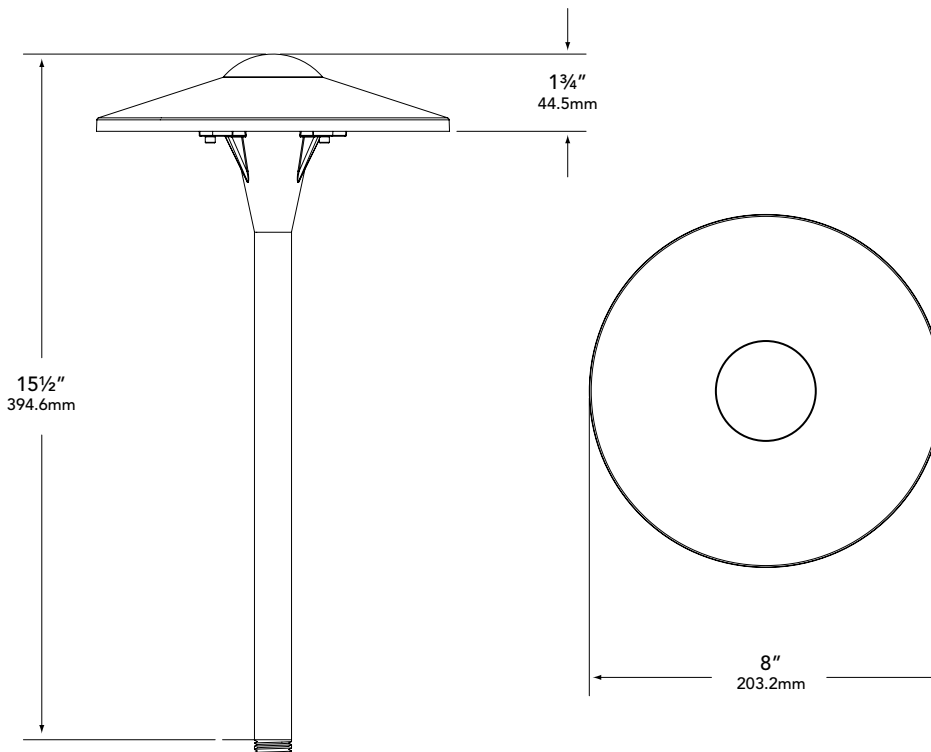

MOUNTING:

Bottom of stem threaded with ½" NPT. Fixture may be mounted into threaded hubs in junction boxes, ground stakes, or floor-mounting canopies. Please see fixture ordering information for mounting selection.

FASTENERS:

All fasteners are stainless steel.

WIRING:

Prewired with a three-foot pigtail of 18-2 direct-burial cable and underground connectors for a secure connection to supply cable.

All Vista luminaires are **MADE IN U.S.A.**

DIMENSIONS:

Vista Professional Outdoor Lighting reserves the right to modify the design and/or construction of the fixture shown without further notification.

SPECIFICATION SHEET

MODEL 4708 Landscape Series • Path & Spread Lights